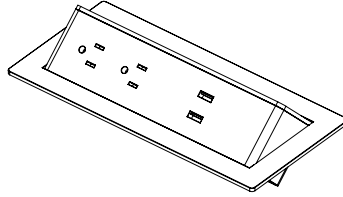

Pop-Up Electrical