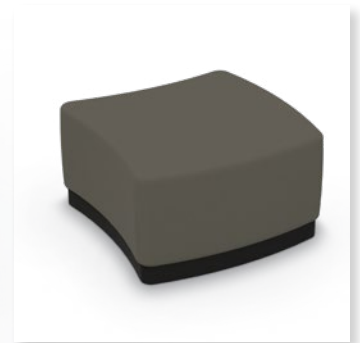

CREATOR SOFT SEATING: SQUARE

MOORECO™

CONSTRUCTION & FEATURES:

- Creator lounge seating creates a multitude of spaces for establishing privacy, collaboration or relaxation.
- Coordinating pieces configure as circular or straight arrangements.
- Top stitched sewing details in upholstery. Textiles available through graded-in fabric program, or COM by approval. Includes durable black vinyl base.
- Table versions with optional integrated electrical USB and 110v outlets.
- Manufactured in the USA from commercial grade ¾" plywood and hardwoods.
- Tables feature 1" MDF core with a variety of HPL laminate and edgeband options.
- Twelve year limited warranty on seating and five years for table versions.
- Prop 65 and CAL 117-2013 compliant. 400 lb. capacity. SCS Indoor Advantage Gold Certified.

AVAILABLE UPGRADES:

CREATOR SQUARE SOFT SEATING:

Creator Square Bench
PN 16MS

16"H x 30.8"W x 30.5"D • 50 lbs

Creator Square Table
PN 16MST

16"H x 30.8"W x 30.5"D • 60 lbs

POWER OPTIONS:

Face-Up Electrical