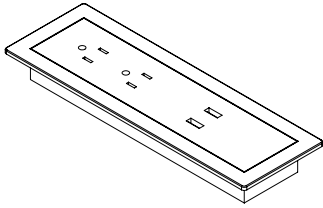

POWER OPTIONS:

Face-Up Electrical