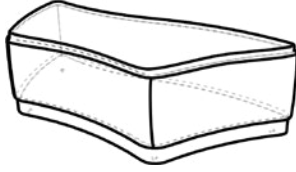

## CONSTRUCTION & FEATURES:

- Creator lounge seating creates a multitude of spaces for establishing privacy, collaboration or relaxation.
- Coordinating pieces configure as circular or straight arrangements.
- Top stitched sewing details in upholstery. Textiles available through graded-in fabric program, or COM by approval. Includes durable black vinyl base.
- Table versions with optional integrated electrical USB and 110v outlets.
- Manufactured in the USA from commercial grade ¾" plywood and hardwoods.
- Tables feature 1" MDF core with a variety of HPL laminate and edgeband options.
- Twelve year limited warranty on seating and five years for table versions.
- Prop 65 and CAL 117-2013 compliant. 400 lb. capacity. SCS Indoor Advantage Gold Certified.

## CREATOR TRAPEZOID SOFT SEATING:

**Creator Trapezoid Bench**  
PN 16JS

16"H x 58"W x 25.4"D • 79 lbs

**Creator Trapezoid Table**  
PN 16JST

16"H x 58"W x 25.4"D • 93 lbs