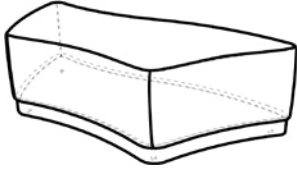

## CONSTRUCTION & FEATURES:

- Creator lounge seating creates a multitude of spaces for establishing privacy, collaboration or relaxation.
- Coordinating pieces configure as circular or straight arrangements.
- Top stitched sewing details in upholstery. Textiles available through graded-in fabric program, or COM by approval. Includes durable black vinyl base.
- Table versions with optional integrated electrical USB and 110v outlets.
- Manufactured in the USA from commercial grade ¾" plywood and hardwoods.
- Tables feature 1" MDF core with a variety of HPL laminate and edgeband options.
- Twelve year limited warranty on seating and five years for table versions.
- Prop 65 and CAL 117-2013 compliant. 400 lb. capacity. SCS Indoor Advantage Gold Certified.

## CREATOR TRAPEZOID SOFT SEATING:

**Creator Trapezoid Bench**  
PN 16JS

16"H x 58"W x 25.4"D • 79 lbs

**Creator Trapezoid Table**  
PN 16JST

16"H x 58"W x 25.4"D • 93 lbs