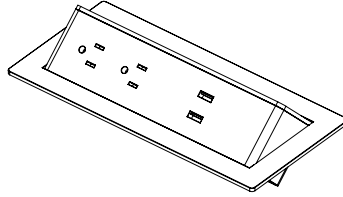

## CREATOR TRAPEZOID SOFT SEATING:

**Creator Trapezoid Bench**  
PN 16JS

16"H x 58"W x 25.4"D • 79 lbs

**Creator Trapezoid Table**  
PN 16JST

16"H x 58"W x 25.4"D • 93 lbs

## POWER OPTIONS:

**Face-Up Electrical**

**Pop-Up Electrical**

**Pop-Up Grommet Electrical**