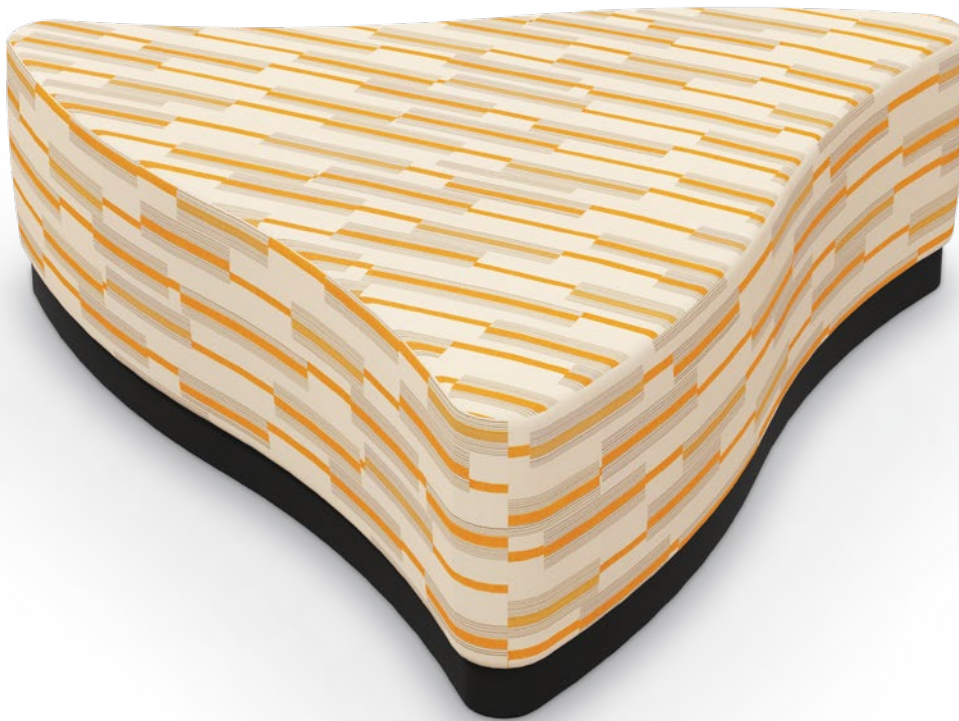

# CREATOR SOFT SEATING: TRIANGLE

MOORECO™

## CONSTRUCTION & FEATURES:

- Creator lounge seating creates a multitude of spaces for establishing privacy, collaboration or relaxation.
- Coordinating pieces configure as circular or straight arrangements.
- Top stitched sewing details in upholstery. Textiles available through graded-in fabric program, or COM by approval. Includes durable black vinyl base.
- Table versions with optional integrated electrical USB and 110v outlets.
- Manufactured in the USA from commercial grade  $\frac{3}{4}$ " plywood and hardwoods.
- Tables feature 1" MDF core with a variety of HPL laminate and edgeband options.
- Twelve year limited warranty on seating and five years for table versions.
- Prop 65 and CAL 117-2013 compliant. 400 lb. capacity. SCS Indoor Advantage Gold Certified.

Soft seating ships FOB Tennessee  
Rev 08-30-2021