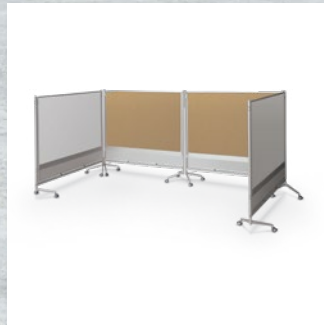

D.O.C. PARTITION

Mobile Display Panel & Room Divider

Divide and conquer your space.

Create the spaces and divisions you need with these easy to use panels.

MOORECO™

D.O.C. PARTITION

- Versatile and multifunctional, D.O.C. Partitions allow you to divide, organize, and customize a work or display area however you choose.
- Mobile double-sided dividers come in a variety of surface combinations, including porcelain steel magnetic whiteboard, Dura-Rite® HPL whiteboard, natural cork, hook and loop, and decorative laminate.
- Three sizes available for maximum configuration flexibility: 6'H x 4'W, 6'H x 6'W, and 6'H x 8'W.
- Panels are trimmed in modern anodized aluminum and include locking casters.
- Leg design minimizes gapping, and connectors are available to join panels at 90° or 180° angles.
- SCS Indoor Advantage Gold Certified.

PART NO.	SURFACE MATERIAL	PANEL DIM.	OVERALL DIM.	SHIP WT.
PRODUCT				
661AD-DD	Porcelain Steel / Porcelain Steel	58"H x 46.3"W	73"H x 52"W x 20"D	120 lbs
661AD-DC	Porcelain Steel / Natural Cork	58"H x 46.3"W	73"H x 52"W x 20"D	100 lbs
661AD-DN	Porcelain Steel / Hook & Loop	58"H x 46.3"W	73"H x 52"W x 20"D	110 lbs
661AD-HH	Dura-Rite / Dura-Rite	58"H x 46.3"W	73"H x 52"W x 20"D	100 lbs
661AD-HC	Dura-Rite / Natural Cork	58"H x 46.3"W	73"H x 52"W x 20"D	90 lbs
661AD-HN	Dura-Rite / Hook & Loop	58"H x 46.3"W	73"H x 52"W x 20"D	100 lbs
661AG-DD	Porcelain Steel / Porcelain Steel	58"H x 70.3"W	73"H x 76"W x 20"D	180 lbs
661AG-DC	Porcelain Steel / Natural Cork	58"H x 70.3"W	73"H x 76"W x 20"D	155 lbs
661AG-DN	Porcelain Steel / Hook & Loop	58"H x 70.3"W	73"H x 76"W x 20"D	168 lbs