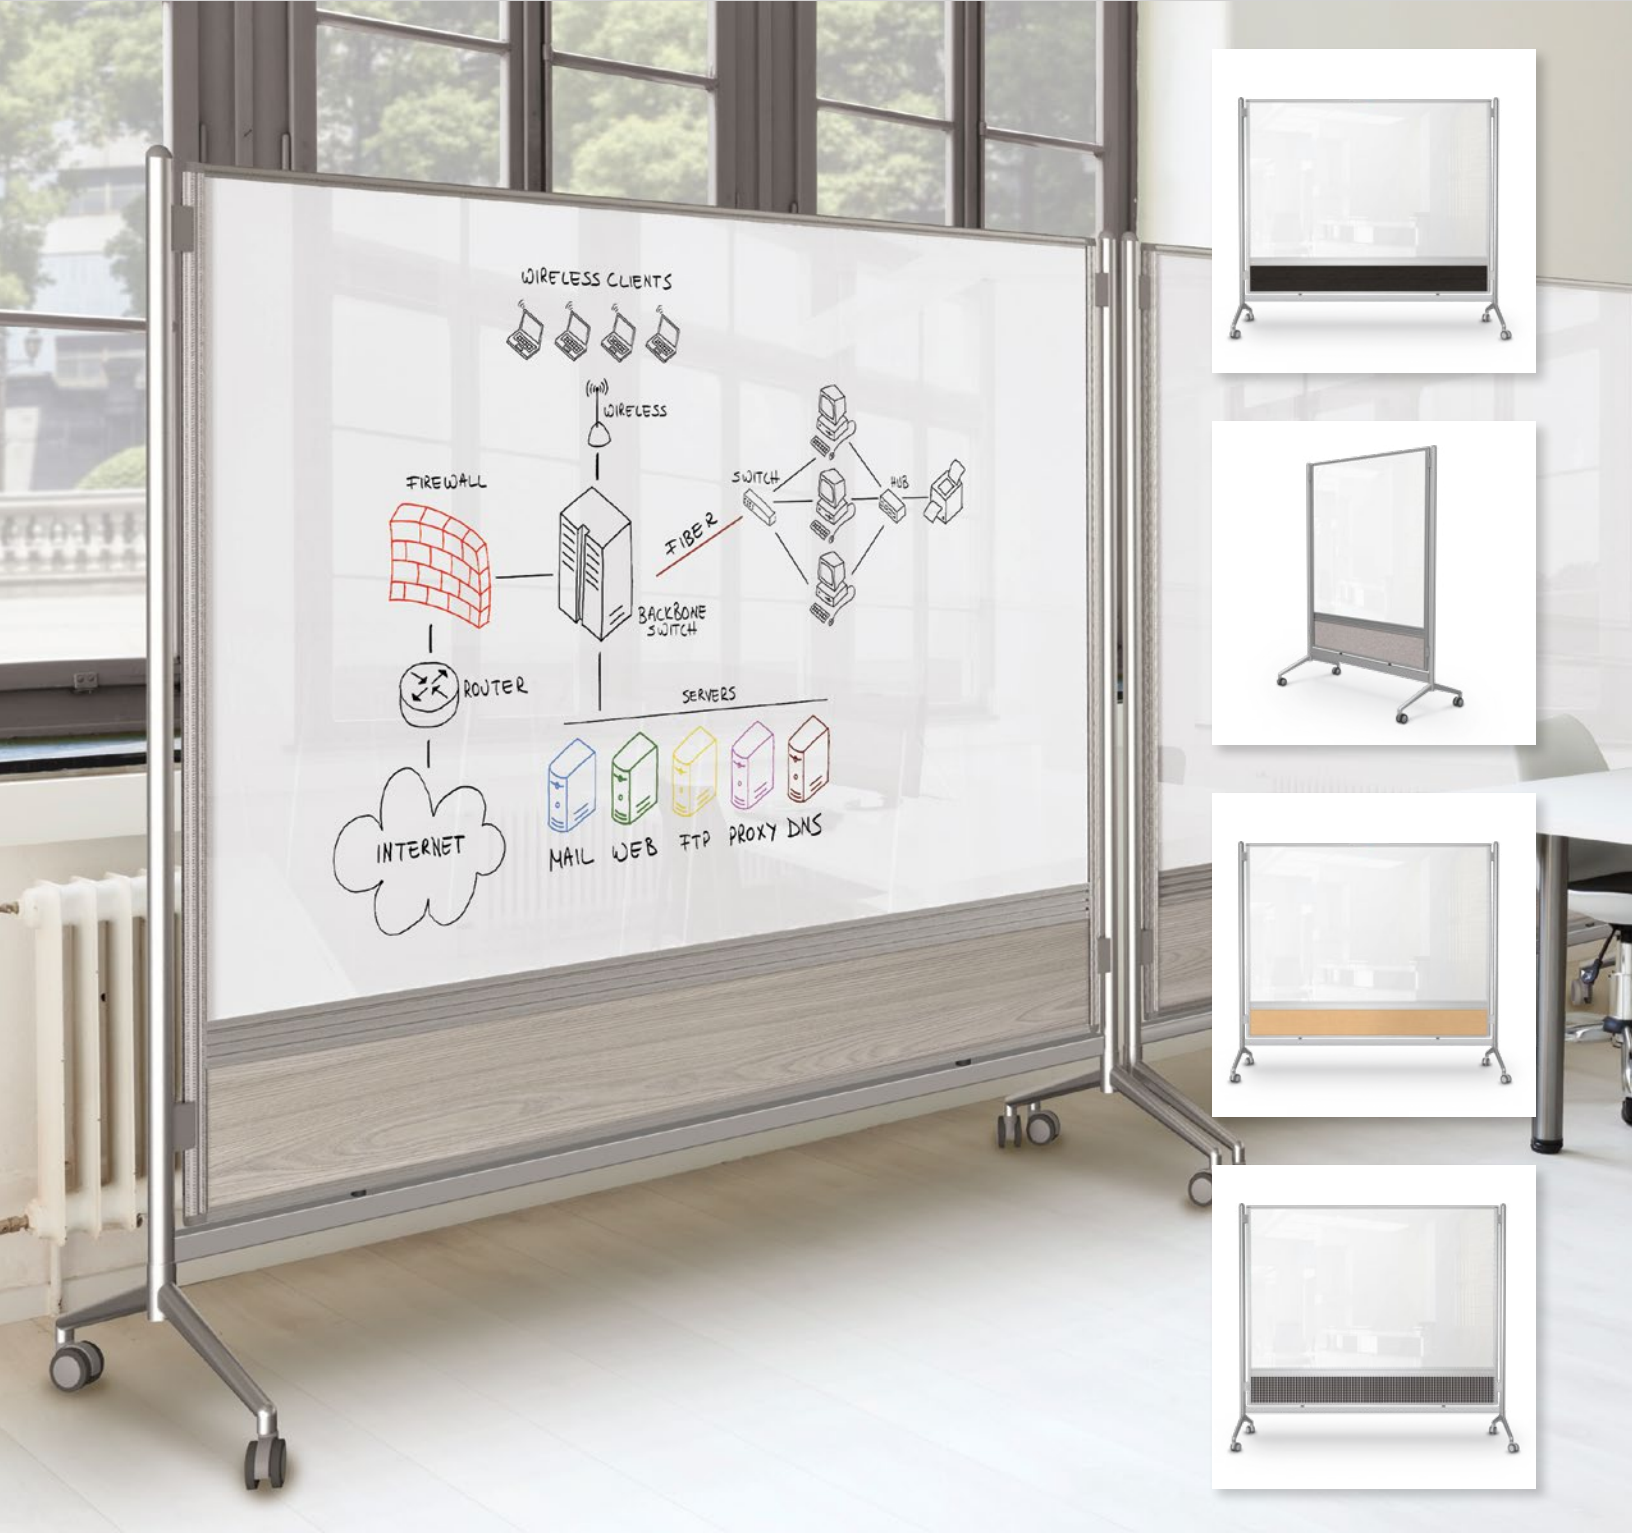

D.O.C. GLASS ROOM DIVIDER

Mobile Room Divider with Magnetic Glass Whiteboard

Breaking the glass ceiling.

Mobile board adds instant style and function to any collaborative space.

D.O.C. GLASS ROOM DIVIDER

- Fresh modern style enhances creativity in your work environment. Pairing elegant magnetic glass whiteboard with a mobile aluminum frame, D.O.C. Glass Room Dividers allow you the freedom to divide, organize, and customize your space to fit your individual needs
- Modular panels move wherever needed to create whatever space is needed; locking swivel casters keep them in place. Two sizes available for maximum configuration flexibility: 6'H x 4'W or 6'H x 6'W
- Double sided in tempered safety glass to provide smooth writability and erasability. Glass is backed with steel to accept rare earth magnets for even more functionality.
- Divider comes standard with gloss white glass, but we also provide the ability to customize the glass panel in a variety of ways to personalize your workspace, including color and graphic printing options.
- Panels are trimmed in modern anodized aluminum to best enhance your environment.
- Leg design minimizes gapping, and connectors are available to join panels at 90° or 180° angles. Base includes locking casters.
- Decorative kickplate is finished in your choice of laminates. Choose from one of our in stock options or create a custom divider with any laminate at www.wilsonart.com.
- SCS Indoor Advantage Gold Certified.

STANDARD LAMINATE OPTIONS:

PART NO.	ITEM	PANEL DIMENSIONS	OVERALL DIMENSIONS	SHIP WT.
8201D-XXXX	D.O.C. Glass Room Divider - Silver	58"H x 46.3"W	73"H x 52"W x 20"D	360 lbs
8201G-XXXX	D.O.C. Glass Room Divider - Silver	58"H x 69.6"W	73"H x 75.4"W x 20"D	540 lbs