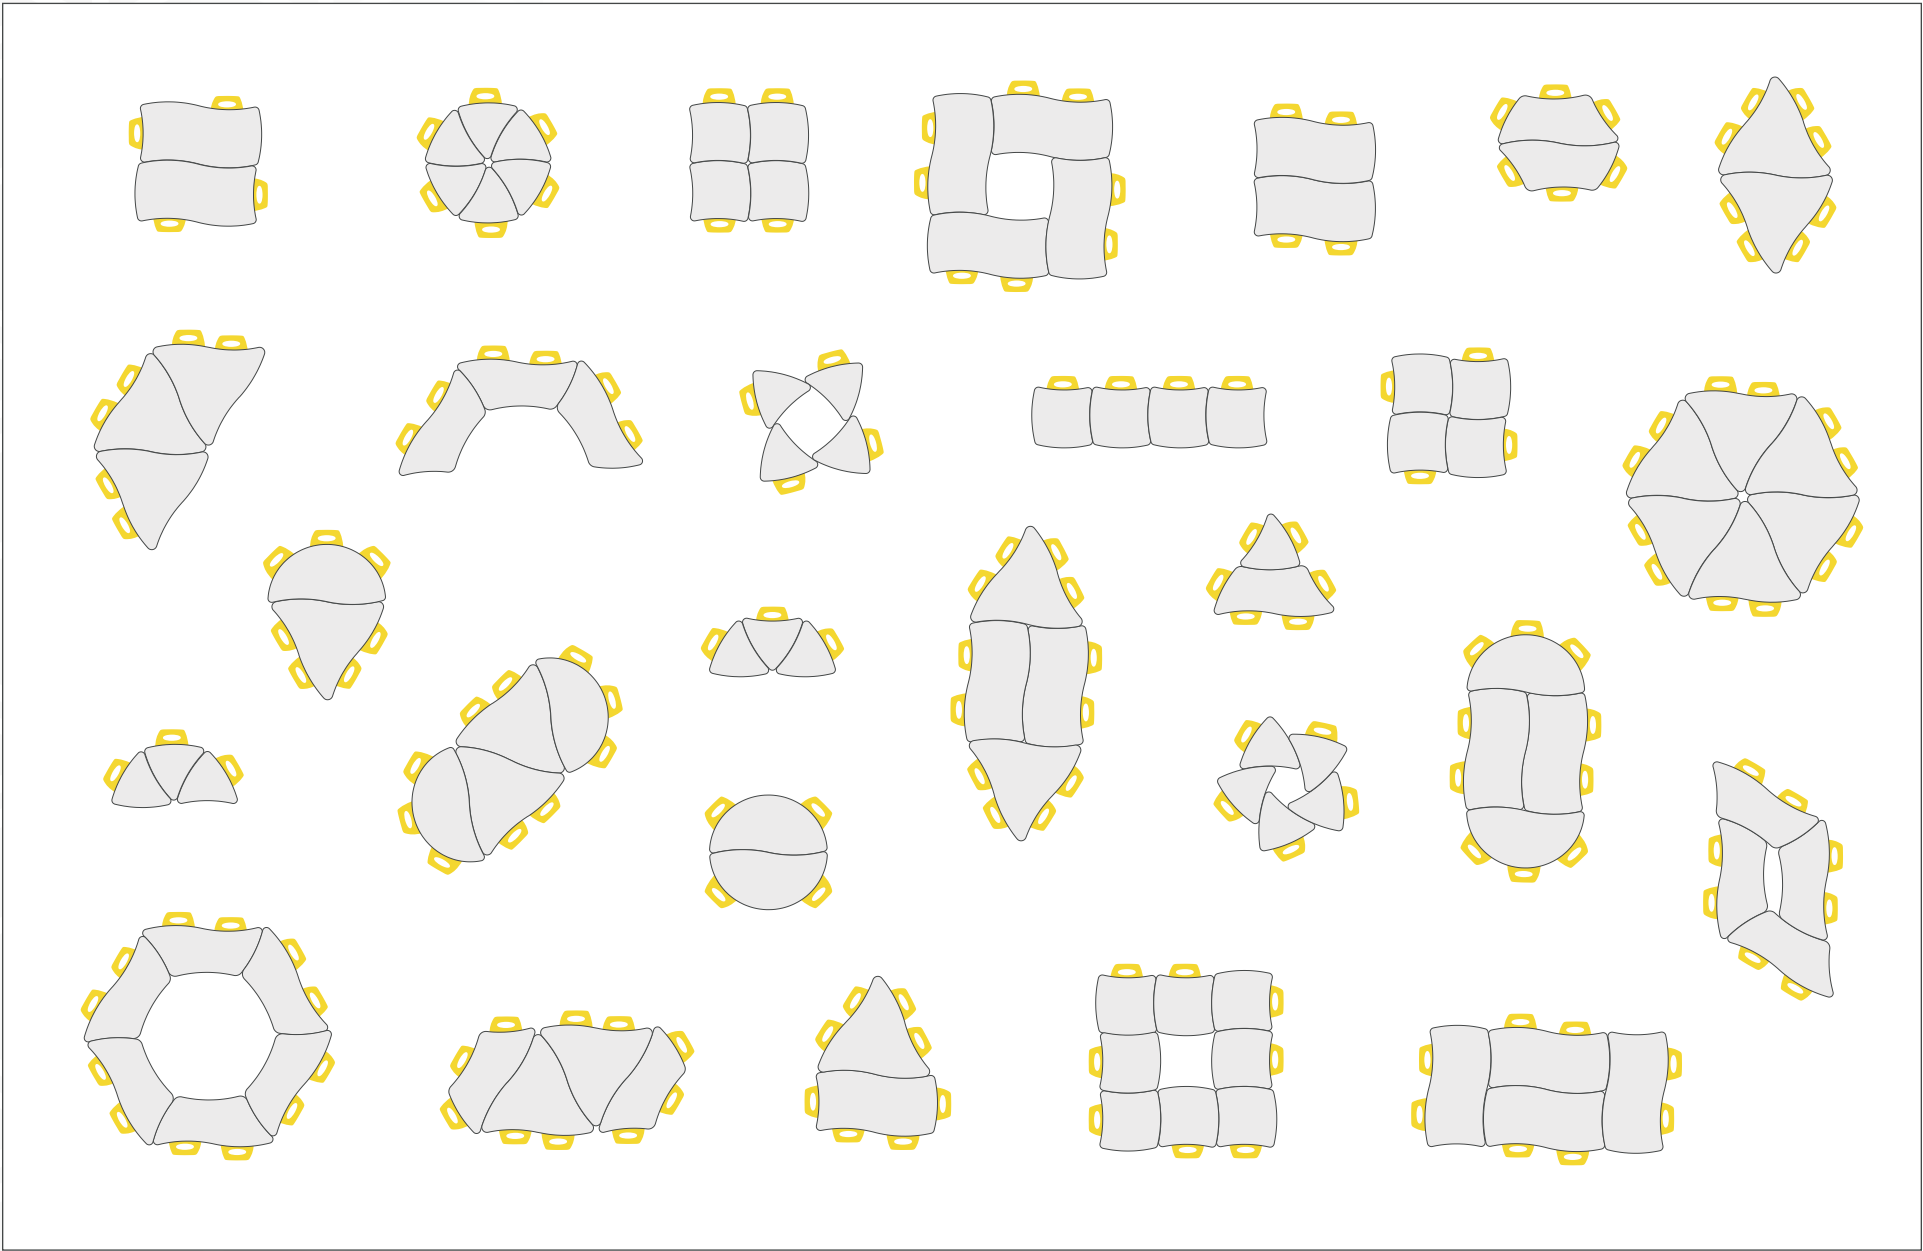

Configuration Suggestions: Chevron & Quad Desks & Tables

Configuration Suggestions: **Cloud 9 Desks & Tables**

MOORECOTM

MooreCo | Vanerum North America
2885 Lorraine Avenue | Temple, TX 76501
p: 800.749.2258 | f: 866.888.7483
www.moorecoinc.com | www.vanerumna.com

Configuration Suggestions: **Creator Tables**

Configuration Suggestions: **Shapes** Desks & Tables

MOORECO™

MooreCo | Vanerum North America
2885 Lorraine Avenue | Temple, TX 76501
p: 800.749.2258 | f: 866.888.7483
www.moorecoinc.com | www.vanerumna.com

Configuration Suggestions: Snap Desks & Tables