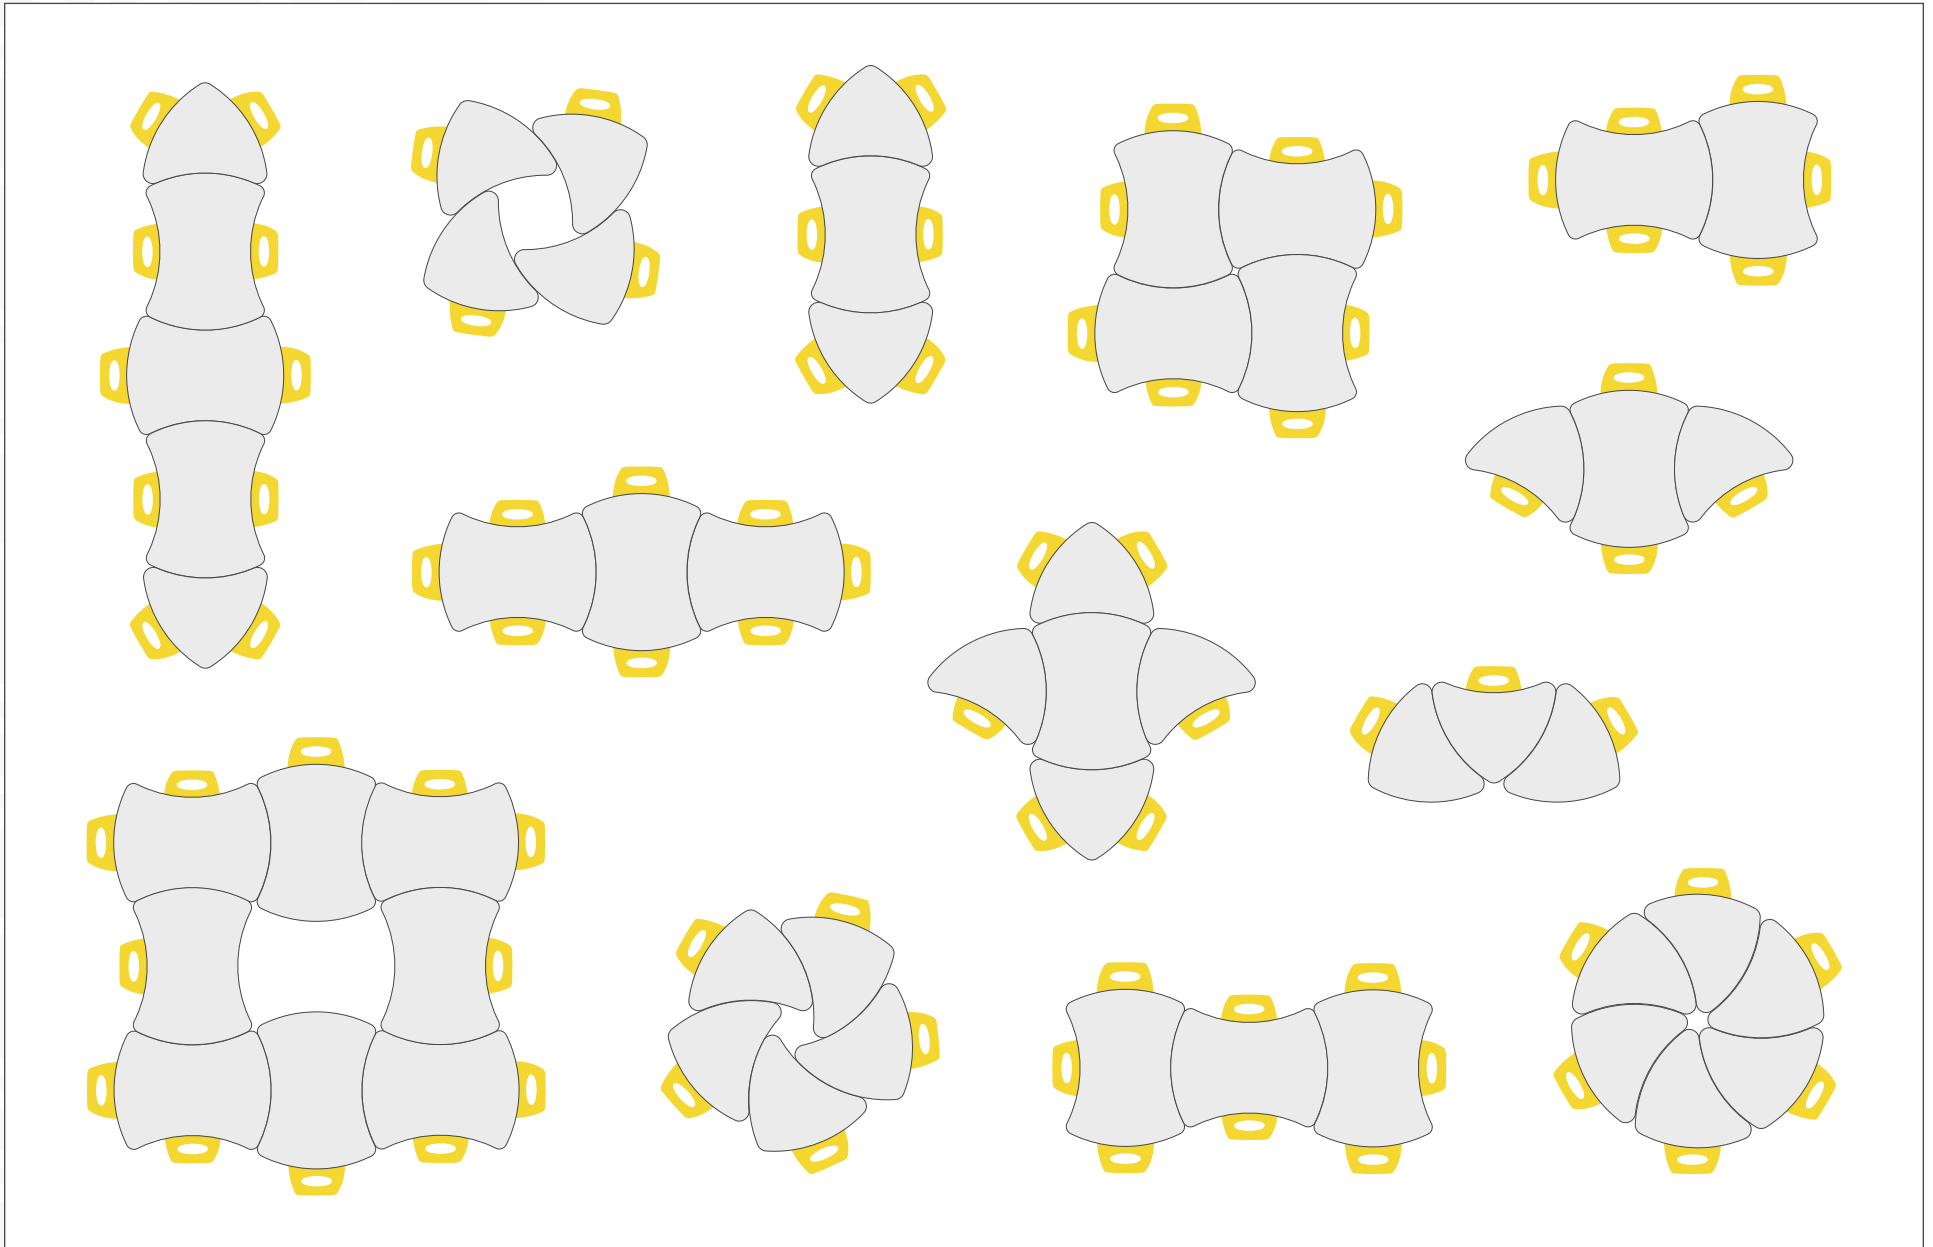

Configuration Suggestions: Chevron & Quad Desks & Tables

Configuration Suggestions: **Cloud 9 Desks & Tables**

MOORECOTM

MooreCo | Vanerum North America
2885 Lorraine Avenue | Temple, TX 76501
p: 800.749.2258 | f: 866.888.7483
www.moorecoinc.com | www.vanerumna.com

Configuration Suggestions: **Creator Tables**

Configuration Suggestions: **Shapes** Desks & Tables

MOORECO™

MooreCo | Vanerum North America
2885 Lorraine Avenue | Temple, TX 76501
p: 800.749.2258 | f: 866.888.7483
www.moorecoinc.com | www.vanerumna.com