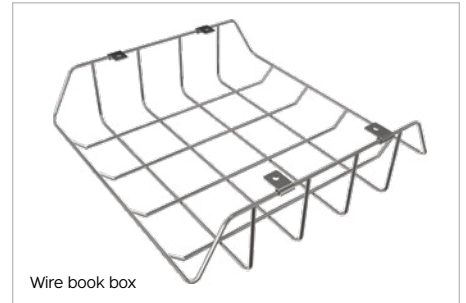

HIERARCHY FENDER BY MOORECO DESK

- The Hierarchy Fender by MooreCo Desk brings simplicity and functionality in a customizable package made to fit any classroom or study setting. Offering quick and easy assembly, numerous group configurations, height adjustability, and custom laminates.
- Join the desks together in a number of ways to fit your needs. The highly versatile table's ergonomic shape provides flexibility and workspace comfort.
- Available in two sizes (medium and large) and adjustable from 22" to 32"H in 1" increments. Youth height legs available for 12" to 18" height adjustment. Standing height legs available for 27" to 42" height adjustment (platinum only until 2022).
- Scratch resistant 1-1/4" thick HPL top with T-mold edgebanding. Available in custom colors.
- Powder coated steel legs are height adjustable, and designed for quick assembly. Available in black or silver. Legs include floor safe glides, or choose optional casters for easy pod configuration.
- Optional accessories include casters, book box, tote tray, pack hook, and ganging device. Optional Clamp Mount Outlet & USB Charger provides instant desktop power and charging.
- SCS Indoor Advantage Gold Certified. Twelve year limited warranty.
- **PLEASE NOTE:** Custom orders and whiteboard top option are subject to an upcharge and laminate availability. Please contact your sales representative for current availability and lead time information.