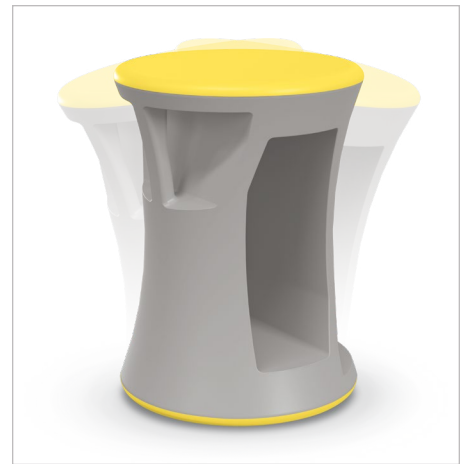

HIERARCHY FLIPZ STOOL

Stacking/Rocking Stool

HIERARCHY FLIPZ STOOL

- The unique, modern, and ergonomic design of the Hierarchy Flipz Stacking Rocking Stool fits right in today's classroom, allowing kids to be active even while sitting.
- Colorful options coordinate flawlessly with our line of Hierarchy furniture and Makerspace products.
- Double ended stool can be used on one end as stationary seating and on the other as a rocking stool, offering gentle movement in all directions.
- Works like an exercise ball to keep a child's body moving, burning off extra energy and providing an outlet for restlessness.
- Each end is made with slip resistant rubber to keep the stool stable on any flooring material. Stools stack for easy storage when not in use.
- Body is lightweight and easy to move, but durable enough to stand up to every day use. Features a handle on each end for easy flipping, as well as storage compartments.
- SCS Indoor Advantage Gold Certified. Please specify color when ordering.

HIERARCHY COLOR OPTIONS:

PART NO.	ITEM	DIMENSIONS	SHIP WT.
83464-XXXX*	Hierarchy Flipz Stacking Rocking Stool	17.1"H x 12"W x 12"D	7 lbs

Shipping weights are listed on a per item basis and may vary based on quantities ordered.