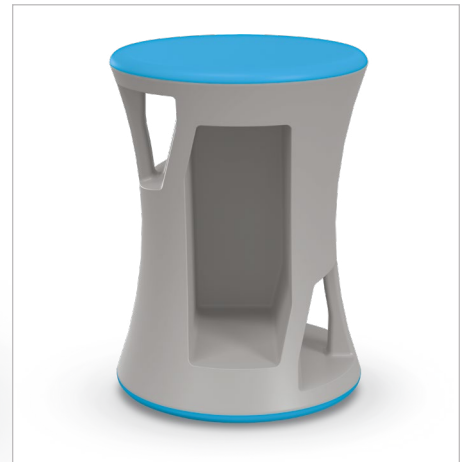

HIERARCHY FLIPZ STOOL

Stacking/Rocking Stool

HIERARCHY FLIPZ STOOL

- The unique, modern, and ergonomic design of the Hierarchy Flipz Stacking Rocking Stool fits right in today's classroom, allowing kids to be active even while sitting.
- Colorful options coordinate flawlessly with our line of Hierarchy furniture and Makerspace products.
- Double ended stool can be used on one end as stationary seating and on the other as a rocking stool, offering gentle movement in all directions.
- Works like an exercise ball to keep a child's body moving, burning off extra energy and providing an outlet for restlessness.
- Each end is made with slip resistant rubber to keep the stool stable on any flooring material. Stools stack for easy storage when not in use.
- Body is lightweight and easy to move, but durable enough to stand up to every day use. Features a handle on each end for easy flipping, as well as storage compartments.
- SCS Indoor Advantage Gold Certified. Please specify color when ordering.

HIERARCHY COLOR OPTIONS:

PART NO.	ITEM	DIMENSIONS	SHIP WT.
83464-XXXX*	Hierarchy Flipz Stacking Rocking Stool	17.1"H x 12"W x 12"D	7 lbs

Shipping weights are listed on a per item basis and may vary based on quantities ordered.