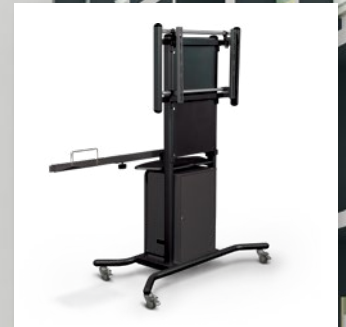

iTEACH® SPIDER FLAT PANEL CARTS

Electric or Manual Height Adjustable Flat Panel Cart

Black finish adds instant drama and style.

Flexible flat panel cart family fits into any presentation environment.

MOORECO™

iTEACH® SPIDER FLAT PANEL CARTS

- Engage your audience anywhere with either version of the modern black iTeach® Spider Flat Panel Cart, a stylish solution to your flat panel mobility needs.
- Available in either an electric or manual height adjustable model. Sleek black finish adds a dramatic and modern touch to any environment.
- Each supports a display up to 100" / 250 lbs (to include all cables and accessories). VESA mount size up to 800 x 600. Please call for assistance with your specific set up.
- Electric version comes with an easy to use wired remote that allows for 18" of smooth height adjustment (from 37" at the bottom to 55" at the top).
- Manual height adjust version features a mounting bracket that can be attached at six different heights. The brackets range from 20-5/8" at the bottom to 67-7/8" at the top. Each set of brackets is 6-1/4" apart.
- Overall dimensions of height adjustment will vary depending on the size of your display.
- Optional sidewing arm for a tablet or laptop available. Optional locking storage cabinet available.
- SCS Indoor Advantage Gold Certified.

PART NO.	ITEM	DIMENSIONS	SHIP WT.
PRODUCT			
37675	iTeach Spider Flat Panel Cart - Electric Height Adjustable	75" - 98"H x 58"W x 30.3"D	219 lbs
37650	iTeach Spider Flat Panel Cart - Manual Height Adjustable	74"H x 58"W x 30.3"D	184 lbs
OPTIONAL ACCESSORIES			
36614	Locking Storage Cabinet	26.9"H x 17.9"W x 15.1"D	36 lbs
36615*	Sidewing Arm + Shelf (1)	89.3" - 130.4"W x 12.6"D	20 lbs