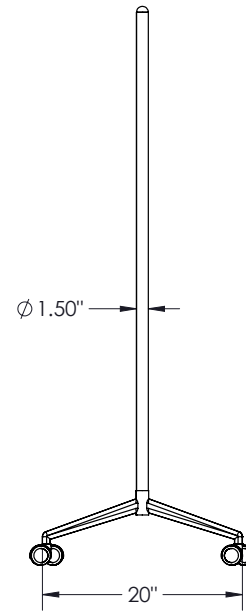

8221D/8201D