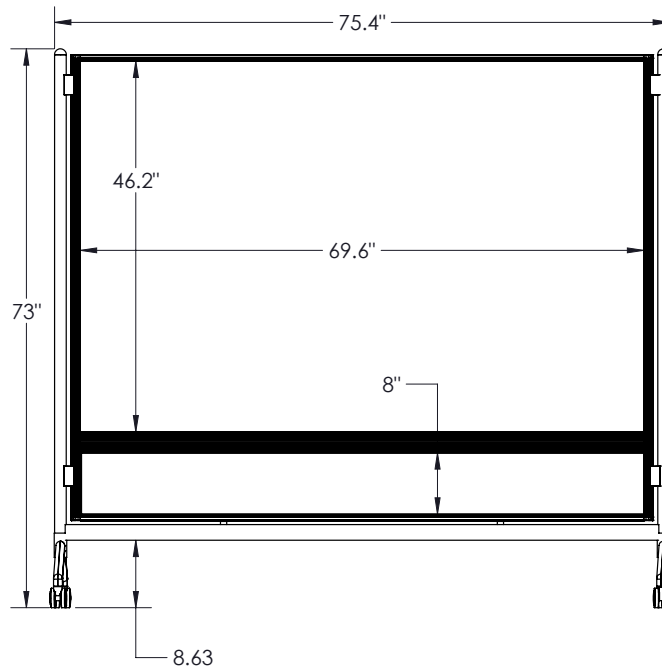

DOC Glass Room Divider

Model Numbers: 8201X-XXXX, 8221X-XXXX

OVERVIEW

D.O.C. Glass Room Dividers allow you the freedom to divide, organize, and customize your space to fit your individual needs.

PANEL

Double-sided tempered safety glass is backed with steel to accept rare earth magnets. Glass comes standard with gloss white. Panel is 1/2" thick. Two size options available (58"Hx46.3" and 58"Hx69.6").

FRAME

Panels are trimmed in anodized aluminum which clips onto 14 Ga round steel tube uprights. Uprights insert into a 1/4" thick steel tube base with 12 Ga tapered steel tube legs. Kickplate is similarly trimmed and available in standard or custom laminates.

CASTERS

Dual-wheel casters are 2.5" diameter with push in stems. All casters are locking.

CERTIFICATIONS

Indoor Advantage Gold certified.

OPTIONS/ACCESSORIES

Trim available in silver or black.

Connectors available to join panels side by side.

AVAILABLE OPTIONS

Base Model No.	Description	Panel Dimensions	Overall Dimensions
8201D-XXXX	D.O.C. Glass Room Divider - Silver	58"H x 46.3"W	73"H x 52"W x 20"D
8201G-XXXX	D.O.C. Glass Room Divider - Silver	58"H x 69.6"W	73"H x 75.4"W x 20"D
8221D-XXXX	D.O.C. Glass Room Divider - Black	58"H x 46.3"W	73"H x 52"W x 20"D
8221G-XXXX	D.O.C. Glass Room Divider - Black	58"H x 69.6"W	73"H x 75.4"W x 20"D