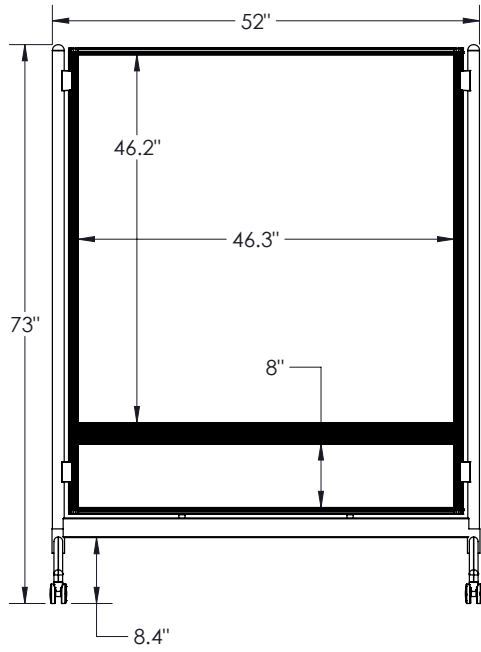

8221D/8201D