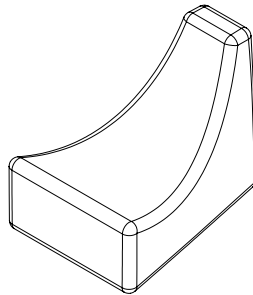

Beanies

Model No: 58580 - 58589

OUTDOOR BEANIES:

- Polystyrene filling material
- Standard child proof zipper
- Polyester inner liner
- UV stable canvas cover options
- 100% machine washable exterior

INDOOR BEANIES:

LIMA LOUNGER (2 SIZES)

LENTIL LOUNGER (2 SIZES)

PINTO PILLOW

Base Model No.	Description	Dimensions	Weight (lb)
58580	Indoor Lima Lounger - Small	46"W x 34"D x 26"H	25
58581	Indoor Lima Lounger - Large	64"W x 47"D x 36"H	65
58582	Indoor Lentil Round Lounger - Small	45"W x 45"D x 16"H	20
58583	Indoor Lentil Round Lounger - Large	48"W x 58"D x 40"H	65
58584	Indoor Pinto Pillow	44"W x 64"D x 15"H	25

SQUARE OTTOMAN

ROUND OTTOMAN

RECTANGLE OTTOMAN

CHANA LOUNGE CHAIR

FAVA LOUNGE CHAIR

Base Model No.	Description	Dimensions	Weight (lb)
58585	Outdoor Square Ottoman	17"W x 17"D x 17"H	5
58586	Outdoor Round Ottoman	21"W x 21"D x 17"H	5
58587	Outdoor Rectangle Ottoman	26"W x 18"D x 14"H	7
58588	Outdoor Chana Lounge Chair	36"W x 28"D x 30"H	8
58589	Outdoor Fava Lounge Chair	26"W x 36"D x 28"H	8