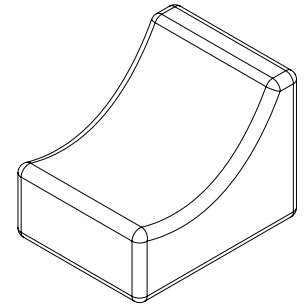

LIMA LOUNGER (2 SIZES)

LENTIL LOUNGER (2 SIZES)

PINTO PILLOW

Base Model No.	Description	Dimensions	Weight (lb)
58580	Indoor Lima Lounger - Small	46"W x 34"D x 26"H	25
58581	Indoor Lima Lounger - Large	64"W x 47"D x 36"H	65
58582	Indoor Lentil Round Lounger - Small	45"W x 45"D x 16"H	20
58583	Indoor Lentil Round Lounger - Large	48"W x 58"D x 40"H	65
58584	Indoor Pinto Pillow	44"W x 64"D x 15"H	25

SQUARE OTTOMAN

ROUND OTTOMAN

RECTANGLE OTTOMAN

CHANA LOUNGE CHAIR

FAVA LOUNGE CHAIR

Base Model No.	Description	Dimensions	Weight (lb)
58585	Outdoor Square Ottoman	17"W x 17"D x 17"H	5
58586	Outdoor Round Ottoman	21"W x 21"D x 17"H	5
58587	Outdoor Rectangle Ottoman	26"W x 18"D x 14"H	7
58588	Outdoor Chana Lounge Chair	36"W x 28"D x 30"H	8
58589	Outdoor Fava Lounge Chair	26"W x 36"D x 28"H	8