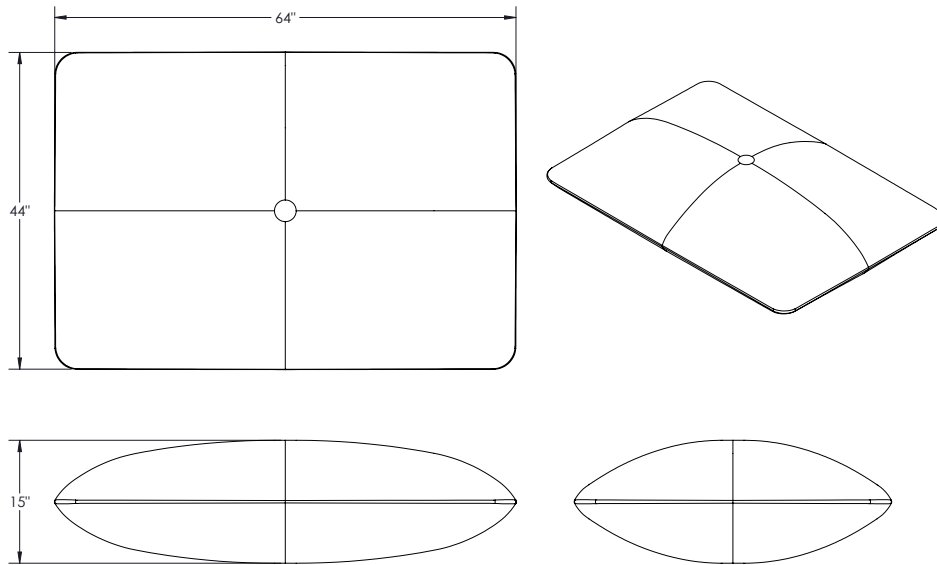

Beanies

Model No: 58580 - 58589

OUTDOOR BEANIES:

- Polystyrene filling material
- Standard child proof zipper
- Polyester inner liner
- UV stable canvas cover options
- 100% machine washable exterior

INDOOR BEANIES:

LIMA LOUNGER (2 SIZES)

LENTIL LOUNGER (2 SIZES)

PINTO PILLOW

Base Model No.	Description	Dimensions	Weight (lb)
58580	Indoor Lima Lounger - Small	46"W x 34"D x 26"H	25
58581	Indoor Lima Lounger - Large	64"W x 47"D x 36"H	65
58582	Indoor Lentil Round Lounger - Small	45"W x 45"D x 16"H	20
58583	Indoor Lentil Round Lounger - Large	48"W x 58"D x 40"H	65
58584	Indoor Pinto Pillow	44"W x 64"D x 15"H	25

SQUARE OTTOMAN

ROUND OTTOMAN

RECTANGLE OTTOMAN

CHANA LOUNGE CHAIR

FAVA LOUNGE CHAIR

Base Model No.	Description	Dimensions	Weight (lb)
58585	Outdoor Square Ottoman	17"W x 17"D x 17"H	5
58586	Outdoor Round Ottoman	21"W x 21"D x 17"H	5
58587	Outdoor Rectangle Ottoman	26"W x 18"D x 14"H	7
58588	Outdoor Chana Lounge Chair	36"W x 28"D x 30"H	8
58589	Outdoor Fava Lounge Chair	26"W x 36"D x 28"H	8