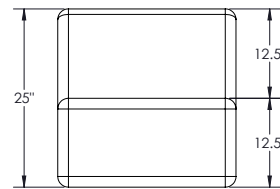

LIMA LOUNGER (2 SIZES)

LENTIL LOUNGER (2 SIZES)

PINTO PILLOW

Base Model No.	Description	Dimensions	Weight (lb)
58580	Indoor Lima Lounger - Small	46"W x 34"D x 26"H	25
58581	Indoor Lima Lounger - Large	64"W x 47"D x 36"H	65
58582	Indoor Lentil Round Lounger - Small	45"W x 45"D x 16"H	20
58583	Indoor Lentil Round Lounger - Large	48"W x 58"D x 40"H	65
58584	Indoor Pinto Pillow	44"W x 64"D x 15"H	25

SQUARE OTTOMAN

ROUND OTTOMAN

RECTANGLE OTTOMAN

CHANA LOUNGE CHAIR

FAVA LOUNGE CHAIR

Base Model No.	Description	Dimensions	Weight (lb)
58585	Outdoor Square Ottoman	17"W x 17"D x 17"H	5
58586	Outdoor Round Ottoman	21"W x 21"D x 17"H	5
58587	Outdoor Rectangle Ottoman	26"W x 18"D x 14"H	7
58588	Outdoor Chana Lounge Chair	36"W x 28"D x 30"H	8
58589	Outdoor Fava Lounge Chair	26"W x 36"D x 28"H	8