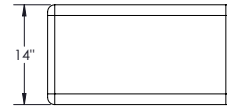

LIMA LOUNGER (2 SIZES)

LENTIL LOUNGER (2 SIZES)

PINTO PILLOW

Base Model No.	Description	Dimensions	Weight (lb)
58580	Indoor Lima Lounger - Small	46"W x 34"D x 26"H	25
58581	Indoor Lima Lounger - Large	64"W x 47"D x 36"H	65
58582	Indoor Lentil Round Lounger - Small	45"W x 45"D x 16"H	20
58583	Indoor Lentil Round Lounger - Large	48"W x 58"D x 40"H	65
58584	Indoor Pinto Pillow	44"W x 64"D x 15"H	25

SQUARE OTTOMAN

ROUND OTTOMAN

RECTANGLE OTTOMAN

CHANA LOUNGE CHAIR

FAVA LOUNGE CHAIR

Base Model No.	Description	Dimensions	Weight (lb)
58585	Outdoor Square Ottoman	17"W x 17"D x 17"H	5
58586	Outdoor Round Ottoman	21"W x 21"D x 17"H	5
58587	Outdoor Rectangle Ottoman	26"W x 18"D x 14"H	7
58588	Outdoor Chana Lounge Chair	36"W x 28"D x 30"H	8
58589	Outdoor Fava Lounge Chair	26"W x 36"D x 28"H	8