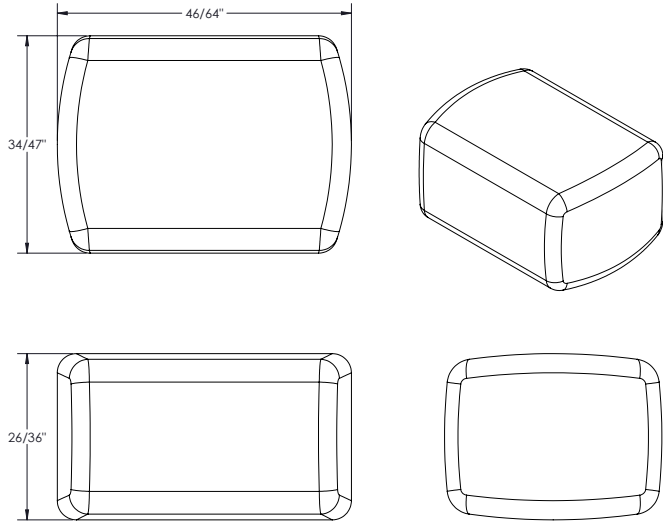

Beanies

Model No: 58580 - 58589

OUTDOOR BEANIES:

- Polystyrene filling material
- Standard child proof zipper
- Polyester inner liner
- UV stable canvas cover options
- 100% machine washable exterior

INDOOR BEANIES:

- polyurethane foam filling material
- Standard child proof zipper
- Polyester inner liner
- Standard with microsuede
- Fabric cover options available
- 100% machine washable exterior

COMPLIANCE:

Indoor Advantage Gold certified.

LIMA LOUNGER (2 SIZES)

LENTIL LOUNGER (2 SIZES)

PINTO PILLOW

Base Model No.	Description	Dimensions	Weight (lb)
58580	Indoor Lima Lounger - Small	46"W x 34"D x 26"H	25
58581	Indoor Lima Lounger - Large	64"W x 47"D x 36"H	65
58582	Indoor Lentil Round Lounger - Small	45"W x 45"D x 16"H	20
58583	Indoor Lentil Round Lounger - Large	48"W x 58"D x 40"H	65
58584	Indoor Pinto Pillow	44"W x 64"D x 15"H	25

SQUARE OTTOMAN

ROUND OTTOMAN

RECTANGLE OTTOMAN

CHANA LOUNGE CHAIR

FAVA LOUNGE CHAIR

Base Model No.	Description	Dimensions	Weight (lb)
58585	Outdoor Square Ottoman	17"W x 17"D x 17"H	5
58586	Outdoor Round Ottoman	21"W x 21"D x 17"H	5
58587	Outdoor Rectangle Ottoman	26"W x 18"D x 14"H	7
58588	Outdoor Chana Lounge Chair	36"W x 28"D x 30"H	8
58589	Outdoor Fava Lounge Chair	26"W x 36"D x 28"H	8