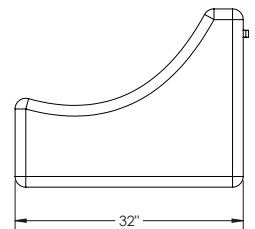

LIMA LOUNGER (2 SIZES)

LENTIL LOUNGER (2 SIZES)

PINTO PILLOW

Base Model No.	Description	Dimensions	Weight (lb)
58580	Indoor Lima Lounger - Small	46"W x 34"D x 26"H	25
58581	Indoor Lima Lounger - Large	64"W x 47"D x 36"H	65
58582	Indoor Lentil Round Lounger - Small	45"W x 45"D x 16"H	20
58583	Indoor Lentil Round Lounger - Large	48"W x 58"D x 40"H	65
58584	Indoor Pinto Pillow	44"W x 64"D x 15"H	25

SQUARE OTTOMAN

ROUND OTTOMAN

RECTANGLE OTTOMAN

CHANA LOUNGE CHAIR

FAVA LOUNGE CHAIR

Base Model No.	Description	Dimensions	Weight (lb)
58585	Outdoor Square Ottoman	17"W x 17"D x 17"H	5
58586	Outdoor Round Ottoman	21"W x 21"D x 17"H	5
58587	Outdoor Rectangle Ottoman	26"W x 18"D x 14"H	7
58588	Outdoor Chana Lounge Chair	36"W x 28"D x 30"H	8
58589	Outdoor Fava Lounge Chair	26"W x 36"D x 28"H	8