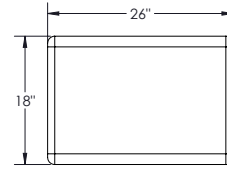

LIMA LOUNGER (2 SIZES)

LENTIL LOUNGER (2 SIZES)

PINTO PILLOW

Base Model No.	Description	Dimensions	Weight (lb)
58580	Indoor Lima Lounger - Small	46"W x 34"D x 26"H	25
58581	Indoor Lima Lounger - Large	64"W x 47"D x 36"H	65
58582	Indoor Lentil Round Lounger - Small	45"W x 45"D x 16"H	20
58583	Indoor Lentil Round Lounger - Large	48"W x 58"D x 40"H	65
58584	Indoor Pinto Pillow	44"W x 64"D x 15"H	25

SQUARE OTTOMAN

ROUND OTTOMAN

RECTANGLE OTTOMAN

CHANA LOUNGE CHAIR

FAVA LOUNGE CHAIR

Base Model No.	Description	Dimensions	Weight (lb)
58585	Outdoor Square Ottoman	17"W x 17"D x 17"H	5
58586	Outdoor Round Ottoman	21"W x 21"D x 17"H	5
58587	Outdoor Rectangle Ottoman	26"W x 18"D x 14"H	7
58588	Outdoor Chana Lounge Chair	36"W x 28"D x 30"H	8
58589	Outdoor Fava Lounge Chair	26"W x 36"D x 28"H	8