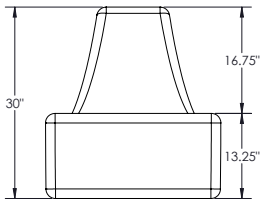

LIMA LOUNGER (2 SIZES)

LENTIL LOUNGER (2 SIZES)

PINTO PILLOW

Base Model No.	Description	Dimensions	Weight (lb)
58580	Indoor Lima Lounger - Small	46"W x 34"D x 26"H	25
58581	Indoor Lima Lounger - Large	64"W x 47"D x 36"H	65
58582	Indoor Lentil Round Lounger - Small	45"W x 45"D x 16"H	20
58583	Indoor Lentil Round Lounger - Large	48"W x 58"D x 40"H	65
58584	Indoor Pinto Pillow	44"W x 64"D x 15"H	25

SQUARE OTTOMAN

ROUND OTTOMAN

RECTANGLE OTTOMAN

CHANA LOUNGE CHAIR

FAVA LOUNGE CHAIR

Base Model No.	Description	Dimensions	Weight (lb)
58585	Outdoor Square Ottoman	17"W x 17"D x 17"H	5
58586	Outdoor Round Ottoman	21"W x 21"D x 17"H	5
58587	Outdoor Rectangle Ottoman	26"W x 18"D x 14"H	7
58588	Outdoor Chana Lounge Chair	36"W x 28"D x 30"H	8
58589	Outdoor Fava Lounge Chair	26"W x 36"D x 28"H	8