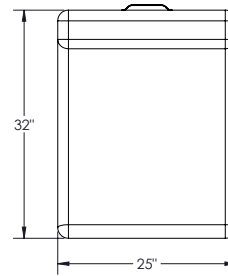

LIMA LOUNGER (2 SIZES)

LENTIL LOUNGER (2 SIZES)

PINTO PILLOW

Base Model No.	Description	Dimensions	Weight (lb)
58580	Indoor Lima Lounger - Small	46"W x 34"D x 26"H	25
58581	Indoor Lima Lounger - Large	64"W x 47"D x 36"H	65
58582	Indoor Lentil Round Lounger - Small	45"W x 45"D x 16"H	20
58583	Indoor Lentil Round Lounger - Large	48"W x 58"D x 40"H	65
58584	Indoor Pinto Pillow	44"W x 64"D x 15"H	25

SQUARE OTTOMAN

ROUND OTTOMAN

RECTANGLE OTTOMAN

CHANA LOUNGE CHAIR

FAVA LOUNGE CHAIR

Base Model No.	Description	Dimensions	Weight (lb)
58585	Outdoor Square Ottoman	17"W x 17"D x 17"H	5
58586	Outdoor Round Ottoman	21"W x 21"D x 17"H	5
58587	Outdoor Rectangle Ottoman	26"W x 18"D x 14"H	7
58588	Outdoor Chana Lounge Chair	36"W x 28"D x 30"H	8
58589	Outdoor Fava Lounge Chair	26"W x 36"D x 28"H	8