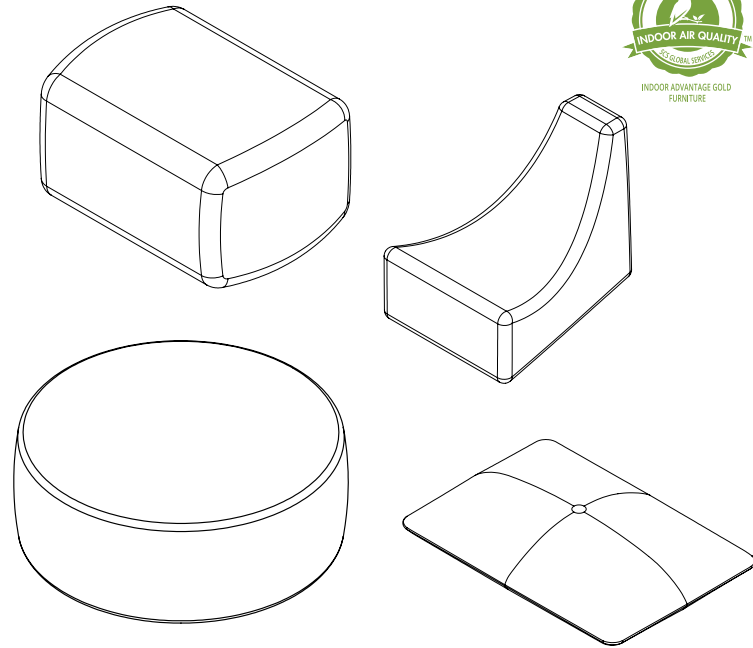

Beanies

Model No: 58580 - 58589

OUTDOOR BEANIES:

- Polystyrene filling material
- Standard child proof zipper
- Polyester inner liner
- UV stable canvas cover options
- 100% machine washable exterior

INDOOR BEANIES:

- polyurethane foam filling material
- Standard child proof zipper
- Polyester inner liner
- Standard with microsuede
- Fabric cover options available
- 100% machine washable exterior

COMPLIANCE:

Indoor Advantage Gold certified.

LIMA LOUNGER (2 SIZES)

LENTIL LOUNGER (2 SIZES)

PINTO PILLOW

Base Model No.	Description	Dimensions	Weight (lb)
58580	Indoor Lima Lounger - Small	46"W x 34"D x 26"H	25
58581	Indoor Lima Lounger - Large	64"W x 47"D x 36"H	65
58582	Indoor Lentil Round Lounger - Small	45"W x 45"D x 16"H	20
58583	Indoor Lentil Round Lounger - Large	48"W x 58"D x 40"H	65
58584	Indoor Pinto Pillow	44"W x 64"D x 15"H	25

SQUARE OTTOMAN

ROUND OTTOMAN

RECTANGLE OTTOMAN

CHANA LOUNGE CHAIR

FAVA LOUNGE CHAIR

Base Model No.	Description	Dimensions	Weight (lb)
58585	Outdoor Square Ottoman	17"W x 17"D x 17"H	5
58586	Outdoor Round Ottoman	21"W x 21"D x 17"H	5
58587	Outdoor Rectangle Ottoman	26"W x 18"D x 14"H	7
58588	Outdoor Chana Lounge Chair	36"W x 28"D x 30"H	8
58589	Outdoor Fava Lounge Chair	26"W x 36"D x 28"H	8