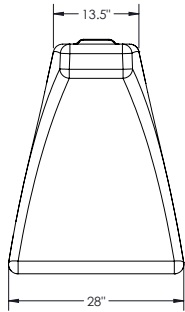

LIMA LOUNGER (2 SIZES)

LENTIL LOUNGER (2 SIZES)

PINTO PILLOW

Base Model No.	Description	Dimensions	Weight (lb)
58580	Indoor Lima Lounger - Small	46"W x 34"D x 26"H	25
58581	Indoor Lima Lounger - Large	64"W x 47"D x 36"H	65
58582	Indoor Lentil Round Lounger - Small	45"W x 45"D x 16"H	20
58583	Indoor Lentil Round Lounger - Large	48"W x 58"D x 40"H	65
58584	Indoor Pinto Pillow	44"W x 64"D x 15"H	25

SQUARE OTTOMAN

ROUND OTTOMAN

RECTANGLE OTTOMAN

CHANA LOUNGE CHAIR

FAVA LOUNGE CHAIR

Base Model No.	Description	Dimensions	Weight (lb)
58585	Outdoor Square Ottoman	17"W x 17"D x 17"H	5
58586	Outdoor Round Ottoman	21"W x 21"D x 17"H	5
58587	Outdoor Rectangle Ottoman	26"W x 18"D x 14"H	7
58588	Outdoor Chana Lounge Chair	36"W x 28"D x 30"H	8
58589	Outdoor Fava Lounge Chair	26"W x 36"D x 28"H	8