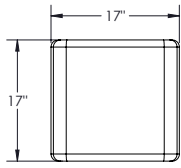

LIMA LOUNGER (2 SIZES)

LENTIL LOUNGER (2 SIZES)

PINTO PILLOW

Base Model No.	Description	Dimensions	Weight (lb)
58580	Indoor Lima Lounger - Small	46"W x 34"D x 26"H	25
58581	Indoor Lima Lounger - Large	64"W x 47"D x 36"H	65
58582	Indoor Lentil Round Lounger - Small	45"W x 45"D x 16"H	20
58583	Indoor Lentil Round Lounger - Large	48"W x 58"D x 40"H	65
58584	Indoor Pinto Pillow	44"W x 64"D x 15"H	25

SQUARE OTTOMAN

ROUND OTTOMAN

RECTANGLE OTTOMAN

CHANA LOUNGE CHAIR

FAVA LOUNGE CHAIR

Base Model No.	Description	Dimensions	Weight (lb)
58585	Outdoor Square Ottoman	17"W x 17"D x 17"H	5
58586	Outdoor Round Ottoman	21"W x 21"D x 17"H	5
58587	Outdoor Rectangle Ottoman	26"W x 18"D x 14"H	7
58588	Outdoor Chana Lounge Chair	36"W x 28"D x 30"H	8
58589	Outdoor Fava Lounge Chair	26"W x 36"D x 28"H	8