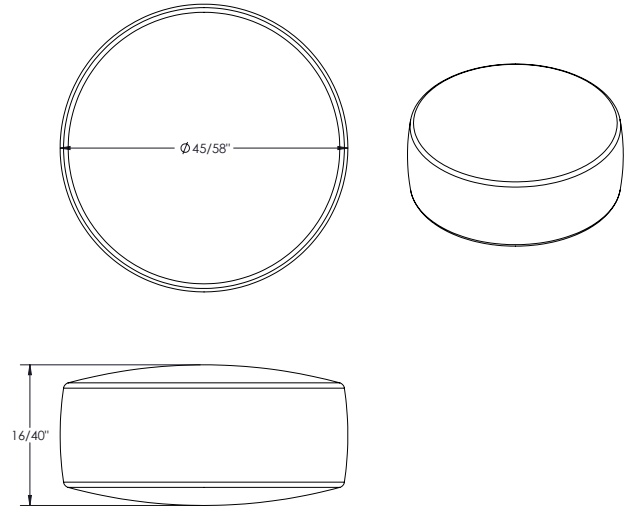

Beanies

Model No: 58580 - 58589

OUTDOOR BEANIES:

- Polystyrene filling material
- Standard child proof zipper
- Polyester inner liner
- UV stable canvas cover options
- 100% machine washable exterior

INDOOR BEANIES:

LIMA LOUNGER (2 SIZES)

LENTIL LOUNGER (2 SIZES)

PINTO PILLOW

Base Model No.	Description	Dimensions	Weight (lb)
58580	Indoor Lima Lounger - Small	46"W x 34"D x 26"H	25
58581	Indoor Lima Lounger - Large	64"W x 47"D x 36"H	65
58582	Indoor Lentil Round Lounger - Small	45"W x 45"D x 16"H	20
58583	Indoor Lentil Round Lounger - Large	48"W x 58"D x 40"H	65
58584	Indoor Pinto Pillow	44"W x 64"D x 15"H	25

SQUARE OTTOMAN

ROUND OTTOMAN

RECTANGLE OTTOMAN

CHANA LOUNGE CHAIR

FAVA LOUNGE CHAIR

Base Model No.	Description	Dimensions	Weight (lb)
58585	Outdoor Square Ottoman	17"W x 17"D x 17"H	5
58586	Outdoor Round Ottoman	21"W x 21"D x 17"H	5
58587	Outdoor Rectangle Ottoman	26"W x 18"D x 14"H	7
58588	Outdoor Chana Lounge Chair	36"W x 28"D x 30"H	8
58589	Outdoor Fava Lounge Chair	26"W x 36"D x 28"H	8