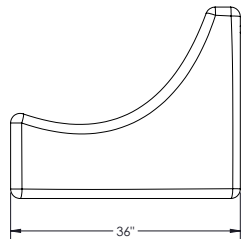

LIMA LOUNGER (2 SIZES)

LENTIL LOUNGER (2 SIZES)

PINTO PILLOW

Base Model No.	Description	Dimensions	Weight (lb)
58580	Indoor Lima Lounger - Small	46"W x 34"D x 26"H	25
58581	Indoor Lima Lounger - Large	64"W x 47"D x 36"H	65
58582	Indoor Lentil Round Lounger - Small	45"W x 45"D x 16"H	20
58583	Indoor Lentil Round Lounger - Large	48"W x 58"D x 40"H	65
58584	Indoor Pinto Pillow	44"W x 64"D x 15"H	25

SQUARE OTTOMAN

ROUND OTTOMAN

RECTANGLE OTTOMAN

CHANA LOUNGE CHAIR

FAVA LOUNGE CHAIR

Base Model No.	Description	Dimensions	Weight (lb)
58585	Outdoor Square Ottoman	17"W x 17"D x 17"H	5
58586	Outdoor Round Ottoman	21"W x 21"D x 17"H	5
58587	Outdoor Rectangle Ottoman	26"W x 18"D x 14"H	7
58588	Outdoor Chana Lounge Chair	36"W x 28"D x 30"H	8
58589	Outdoor Fava Lounge Chair	26"W x 36"D x 28"H	8