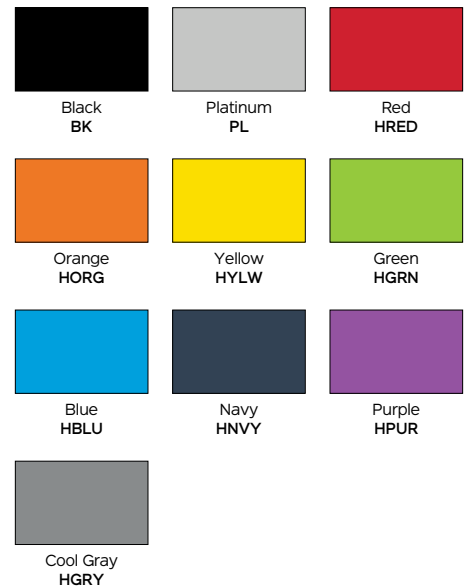

Versatile and flexible table line grows with you.

MOORECO™

Rectangle (42"H) with round legs

Racetrack (29"H) with round legs

Round (36"H) with round legs

Square (29"H) with rectangular legs

STANDARD LAMINATE OPTIONS:

EDGE BAND OPTIONS:

AKT TABLES

To Thrive is to have all basic needs meant, making happiness and success attainable. The Akt collection combines the principles of human development to be able to "Akt" with purpose and intention. The Akt tables are ideally suited for secondary learners, higher education students, and the employees in the workforce. With sophistication and sleek style, Akt tables can be used for individual work, collaborative spaces, or team activities. Made of durable 1-1/8" thick tops, the Akt table surface provides plenty of space for writing or planning, all on a unitized frame for improved structural strength and stability. Fixed height tops are 29"H and are available with your choice of angled round or rectangular leg options.