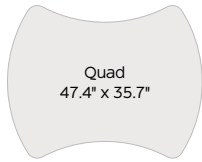

Versatile and flexible table line grows with you.

MOORECO™

Rectangle (42"H) with round legs

Racetrack (29"H) with round legs

Round (36"H) with round legs

Square (29"H) with rectangular legs

STANDARD LAMINATE OPTIONS:

29"H Table Only

Wavy Rectangle
58.8" x 32.6"

Amoeba
53.2" x 47.8"

29"H Table Only

Wavy
Triangle
54.3" x 49.1"

29"H Table Only

Cog
64.6" x 56.5"

29"H Table Only