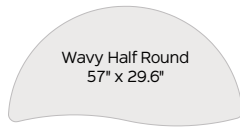

Wavy Half Round
57" x 29.6"

29"H Table Only