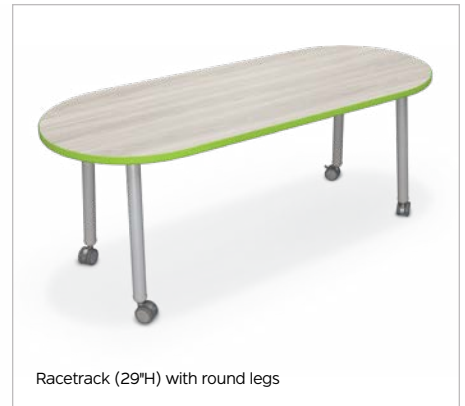

AKT TABLES

Rectangle (42"H) with rectangular legs

Round (29"H) with rectangular legs

Quad (36"H) with round legs

Cog (29"H) with rectangular legs

Racetrack (42"H) with round legs

“Akt” with purpose and intention.

Versatile and flexible table line grows with you.

MOORECO™

Rectangle (42"H) with round legs

Racetrack (29"H) with round legs

Round (36"H) with round legs

Square (29"H) with rectangular legs

STANDARD LAMINATE OPTIONS:

EDGE BAND OPTIONS:

AKT TABLES

To Thrive is to have all basic needs meant, making happiness and success attainable. The Akt collection combines the principles of human development to be able to "Akt" with purpose and intention. The Akt tables are ideally suited for secondary learners, higher education students, and the employees in the workforce. With sophistication and sleek style, Akt tables can be used for individual work, collaborative spaces, or team activities. Made of durable 1-1/8" thick tops, the Akt table surface provides plenty of space for writing or planning, all on a unitized frame for improved structural strength and stability. Fixed height tops are 29"H and are available with your choice of angled round or rectangular leg options.

- Tops measure 1-1/8" thick.
- Available in 29", 36", or 42"H. Two taller sizes include foot rest.
- Standard and custom laminates and edgebands available.
- Unitized frame for improved structural strength and stability.
- Fixed height legs include casters.
- Angled legs available in rectangular or round options.
- Available in multiple shape and size options.
- SCS Indoor Advantage Gold Certified.