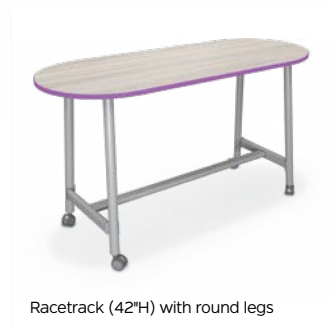

AKT TABLES

Rectangle (42"H) with rectangular legs

Round (29"H) with rectangular legs

Quad (36"H) with round legs

Cog (29"H) with rectangular legs

Racetrack (42"H) with round legs

“Akt” with purpose and intention.

Versatile and flexible table line grows with you.

MOORECO™

Rectangle (42"H) with round legs

Racetrack (29"H) with round legs

Round (36"H) with round legs

Square (29"H) with rectangular legs

STANDARD LAMINATE OPTIONS:

EDGE BAND OPTIONS:

AKT TABLES

To Thrive is to have all basic needs meant, making happiness and success attainable. The Akt collection combines the principles of human development to be able to "Akt" with purpose and intention. The Akt tables are ideally suited for secondary learners, higher education students, and the employees in the workforce. With sophistication and sleek style, Akt tables can be used for individual work, collaborative spaces, or team activities. Made of durable 1-1/8" thick tops, the Akt table surface provides plenty of space for writing or planning, all on a unitized frame for improved structural strength and stability. Fixed height tops are 29"H and are available with your choice of angled round or rectangular leg options.

- Tops measure 1-1/8" thick.
- Available in 29", 36", or 42"H. Two taller sizes include foot rest.
- Standard and custom laminates and edgebands available.
- Unitized frame for improved structural strength and stability.
- Fixed height legs include casters.
- Angled legs available in rectangular or round options.
- Available in multiple shape and size options.
- SCS Indoor Advantage Gold Certified.