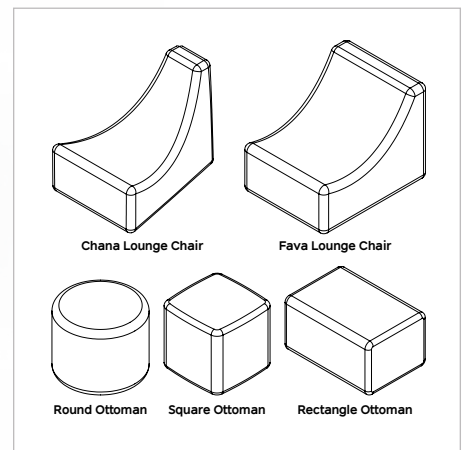

BEANIES BY MOORECO

Outdoor Bean Bags

Fava Lounge Chair

Find a cozy pod to recharge during the day with Beanies by MooreCo. Featuring soft and comfortable cushioning, these bean bag chairs come in multiple sizes and versions for both indoor and outside settings. Outdoor Beanies feature 100% machine washable exterior made of Sunbrella canvas. Available in select fabrics and multiple colors to suit any space with style. Beanies were designed with humans of all ages in mind, featuring a standard childproof zipper for hours of play and restoration.

- Available in four Sunbrella canvas fabric colors to suit any room with style.
- 100% machine washable dual layer bean bag with removable insert.
- Each Beanie includes a standard childproof zipper and is suitable for all ages.
- Outdoor Beanies are filled with polystyrene infill.
- Choose from five outdoor styles, including: Chana Lounge Chair, Fava Lounge Chair, square ottoman, round ottoman, or rectangle ottoman.
- SCS Indoor Advantage Gold Certified.

COLOR OPTIONS:

Ginkgo

Jockey Red

Navy

Tuscan

PART NO.	ITEM	DIMENSIONS	SHIP WT.
58585-VX-XXXX	Outdoor Square Ottoman	17"H x 17"W x 17"D	5 lbs
58586-VX-XXXX	Outdoor Round Ottoman	17"H x 21"W x 21"D	5 lbs
58587-VX-XXXX	Outdoor Rectangle Ottoman	14"H x 26"W x 18"D	7 lbs
58588-VX-XXXX	Chana Lounge Chair	30"H x 36"W x 28"D	8 lbs
58589-VX-XXXX	Fava Lounge Chair	28"H x 26"W x 36"D	8 lbs