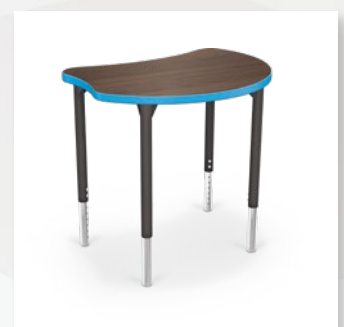

HIERARCHY SAIL DESK

Smooth sailing to the next level of learning!

Virtually endless configurations let you create custom layouts.

MOORECO™