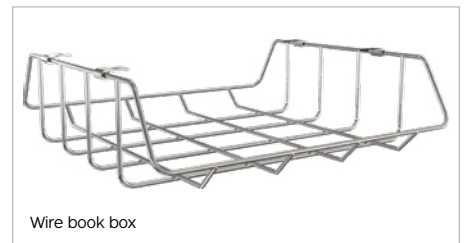

HIERARCHY SAIL DESK

Smooth sailing to the next level of learning!

Virtually endless configurations let you create custom layouts.

MOORECO™

Casters

Pack hook

Tote tray

Wire book box

HIERARCHY SAIL DESK

- Hierarchy Sail Desk system brings simplicity and functionality in a customizable package made to fit any classroom or study setting. Offering quick and easy assembly, numerous group configurations, height adjustability, and custom laminates.
- Join the Hierarchy Sail Desk together in a number of ways to fit your needs. The highly versatile table's ergonomic shape provides flexibility and workspace comfort. Allows easy left or right hand seating.
- Legs are adjustable from 22" to 32"H in 1" increments. Or opt for youth height legs for adjustability from 12" to 18" to accommodate younger users. Standing height legs available for 27" to 42" height adjustment (platinum only until 2022).
- 1-1/4" top with tubular steel leg available in black or platinum with chrome insert.
- Choose from a variety of laminate colors and T-mold edgeband options to match your table leg. Tops and edge are also customizable. Call for more information.
- Optional accessories include a set of two casters (standard or locking), a wire book box in black or chrome, and a pack hook that mounts easily for up to 50 lbs. of hanging storage.
- Twelve year limited warranty. SCS Indoor Advantage Gold Certified.
- **PLEASE NOTE:** Custom orders and whiteboard top option are subject to an upcharge and laminate availability. Please contact your sales representative for current availability and lead time information.