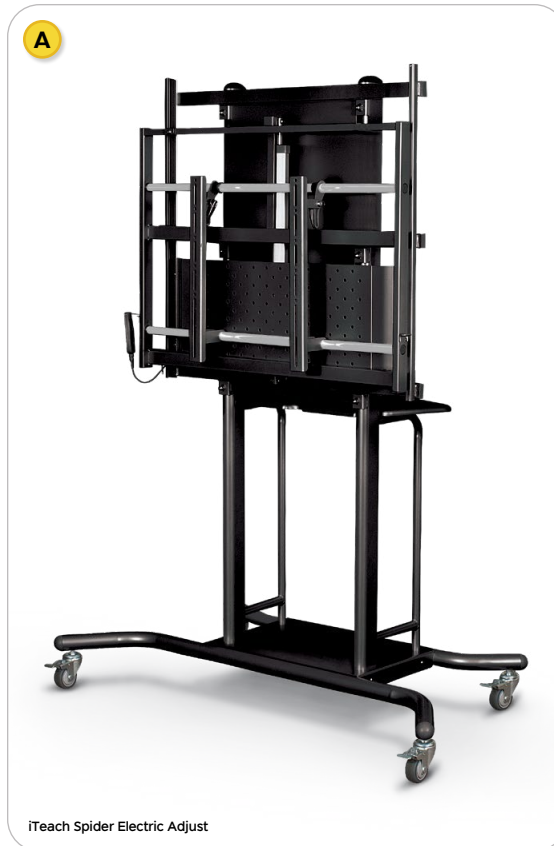

## Tech + AV

Bringing you the best and fastest technology for your classroom, designed to promote sharing, participation, and interactivity.

- A. iTeach® Spider Flat Panel Cart:** Choose from either electric adjust or manual adjust models, and get mobility to engage your audience at any time, in any environment.
- B. MoorePower® Tower:** Power your pods and groups with the handy power tower, featuring AC power and USB charging ports. The 13-½' cable provides flexible positioning.