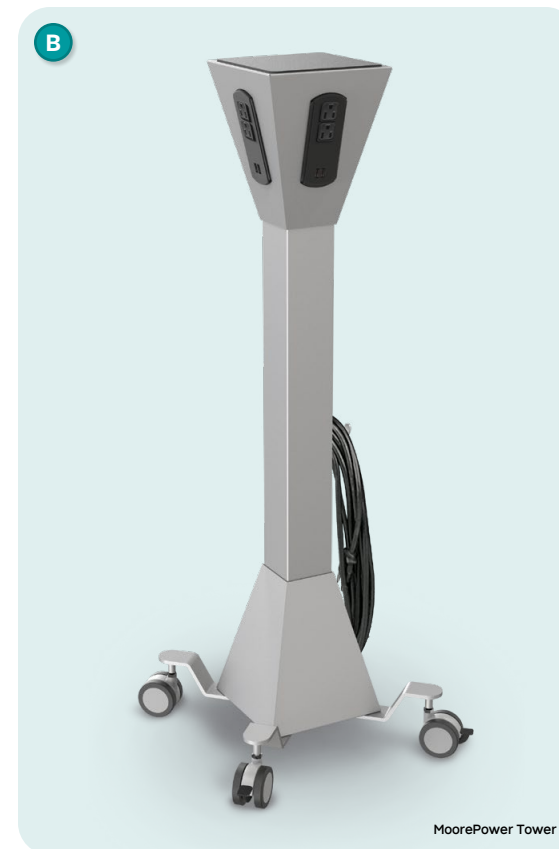

Part No.	Description	Dimensions
A. iTeach Spider Flat Panel Cart		
37675	Electric Adjust	75" - 98"H × 58"W × 30.3"D
37650	Manual Adjust	74"H × 58"W × 30.3"D
B. MoorePower Tower		
27735	MoorePower Tower	40"H × 17.5"W × 17.5"D

MoorePower Tower