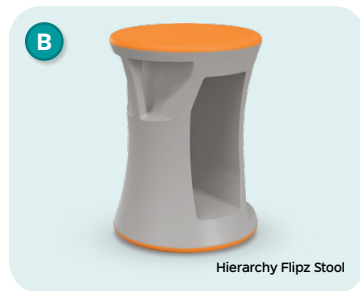

Low back models QuickShip in Black, Cool Gray, or Navy only