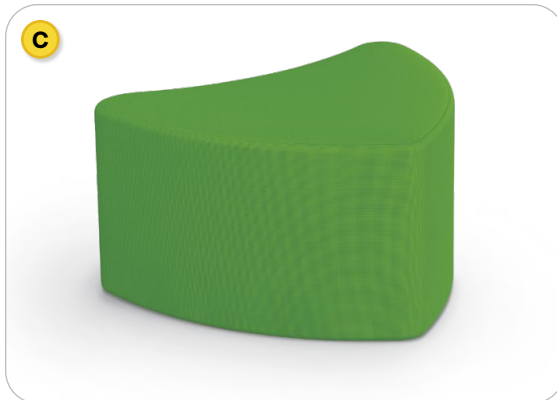

Soft Seating & Lounge

or less!

See all QuickShip fabric options on page 14!

Soft Seating for Pods + Groups

- Soft seating creates a welcoming and comfortable environment by establishing islands of quiet and calm where creativity, collaboration, and socialization can flow naturally.
- Adding flexible seating to your spaces increases a user's sensory experience, shown to improve calmness, focus, and reduce tension. By creating space where humans of all ages can relax, you foster positive attitudes and encourage learning.
- Choose from Shapes, Kids Shapes, Cloud 9, or Chevron options and add fun, soft, comfortable and interactive seating to your learning environments.