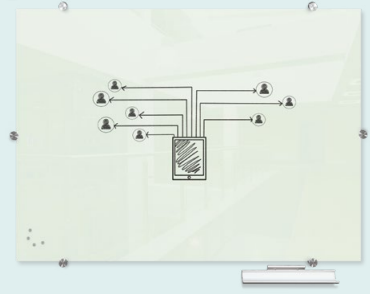

B

Visionary Glass Board

E