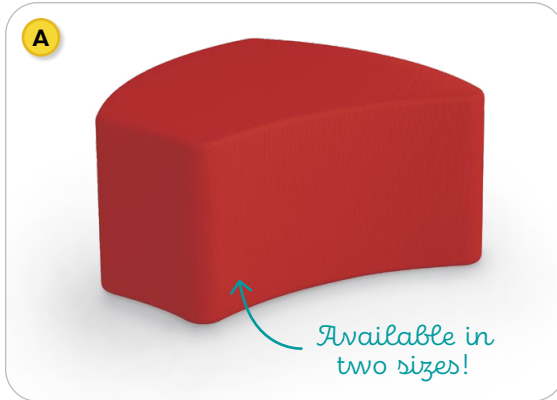

Soft Seating & Lounge

or less!

See all QuickShip fabric options on page 14!

Soft Seating for Pods + Groups

- Soft seating creates a welcoming and comfortable environment by establishing islands of quiet and calm where creativity, collaboration, and socialization can flow naturally.
- Adding flexible seating to your spaces increases a user's sensory experience, shown to improve calmness, focus, and reduce tension. By creating space where humans of all ages can relax, you foster positive attitudes and encourage learning.
- Choose from Shapes, Kids Shapes, Cloud 9, or Chevron options and add fun, soft, comfortable and interactive seating to your learning environments.