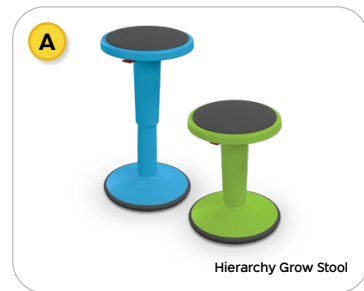

Low back models QuickShip in Black, Cool Gray, or Navy only