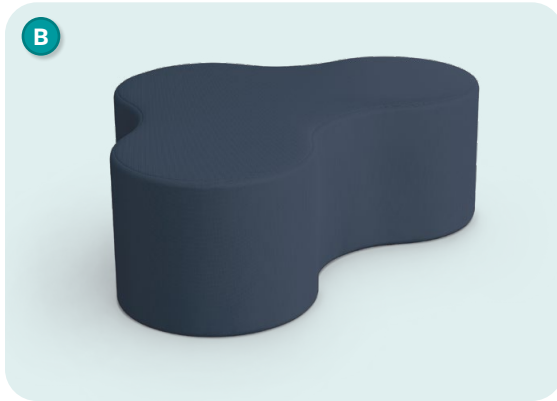

Soft Seating & Lounge

or less!

See all QuickShip fabric options on page 14!

Soft Seating for Pods + Groups

- Soft seating creates a welcoming and comfortable environment by establishing islands of quiet and calm where creativity, collaboration, and socialization can flow naturally.
- Adding flexible seating to your spaces increases a user's sensory experience, shown to improve calmness, focus, and reduce tension. By creating space where humans of all ages can relax, you foster positive attitudes and encourage learning.
- Choose from Shapes, Kids Shapes, Cloud 9, or Chevron options and add fun, soft, comfortable and interactive seating to your learning environments.