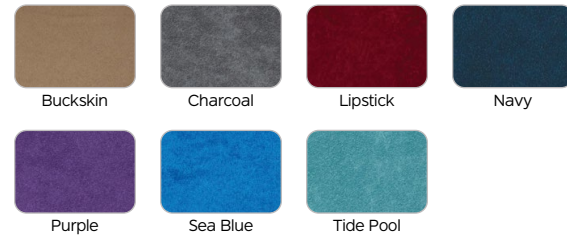

Beanies by MooreCo

Find a cozy pod to recharge during the day. Featuring the same soft and comfortable interior cushioning used for our highest quality soft seating, these bean bag chairs come in multiple sizes and versions for both indoor and outside settings.

- **A. Indoor Beanies:** Indoor styles are upholstered in cozy microsuede. Available in select fabrics and multiple colors to suit any room with style. 100% machine washable dual layer bean bag with removable insert.
- **B. Outdoor Beanies:** Outdoor Beanies feature a 100% machine washable exterior made of Sunbrella canvas with a removable insert. Outdoor Beanies are filled with polystyrene infill.

Part No.	Description	Dimensions
A. Indoor Beanies		
58581-VX-XXXX	Lima Lounger (S)	26"H x 46"W x 34"D
58580-VX-XXXX	Lima Lounger (L)	36"H x 64"W x 47"D
58582-VX-XXXX	Lentil Lounger (S)	16"H x 45"W x 45"D
58583-VX-XXXX	Lentil Lounger (L)	40"H x 48"W x 58"D
58584-VX-XXXX	Pinto Pillow	15"H x 44"W x 64"D
B. Outdoor Beanies		
58588-VX-XXXX	Chana Lounge Chair	30"H x 36"W x 28"D
58589-VX-XXXX	Fava Lounge Chair	28"H x 26"W x 36"D
58585-VX-XXXX	Square Ottoman	17"H x 17"W x 17"D
58586-VX-XXXX	Round Ottoman	17"H x 21"W x 21"D
58587-VX-XXXX	Rectangle Ottoman	14"H x 26"W x 18"D

Indoor Fabric Options: