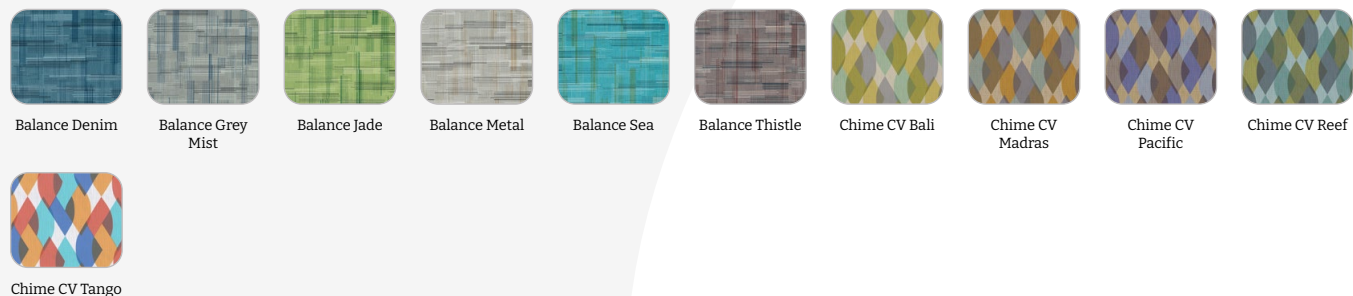

Coated Fabrics (Grade 05)