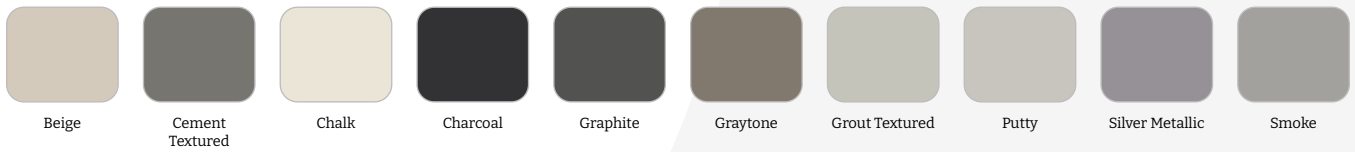

Haworth Color Match