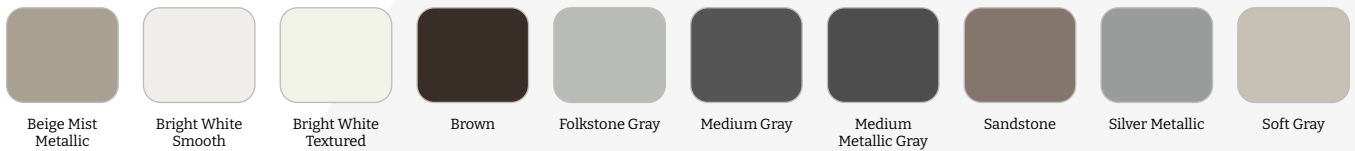

Knoll Color Match