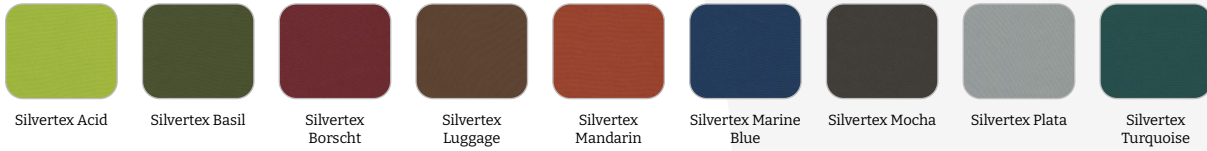

Soft Seating Fabrics: Coated

Coated Fabrics (Grade 01)