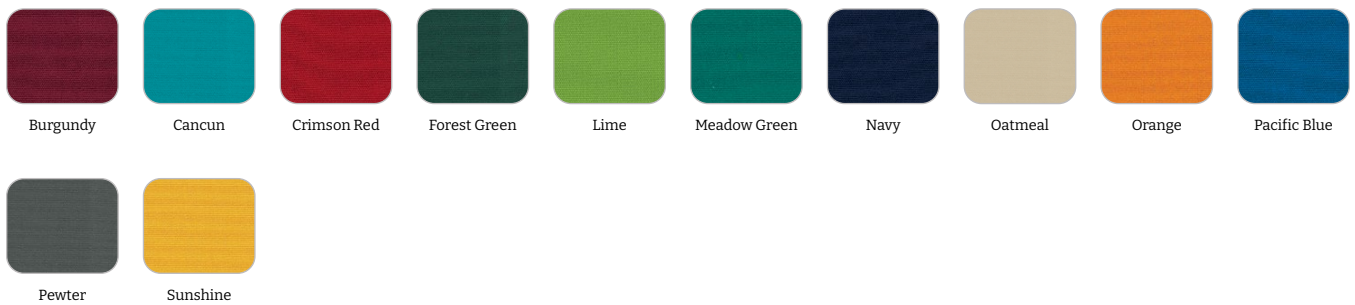

Sunfield (Grade 01)