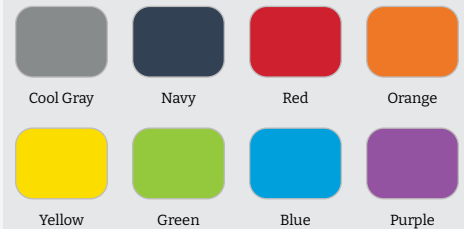

Special Order Colors:

Base Colors:

	Stock Colors	Special Order Colors*	Platinum Base
14"	Special Order*	Special Order*	✓
16"	Special Order*	Special Order*	✓
18"	● ● ● ● ● ● ● ●	● ● ● ● ● ● ● ●	✓

*MOQs and extended lead times apply. Call for details.