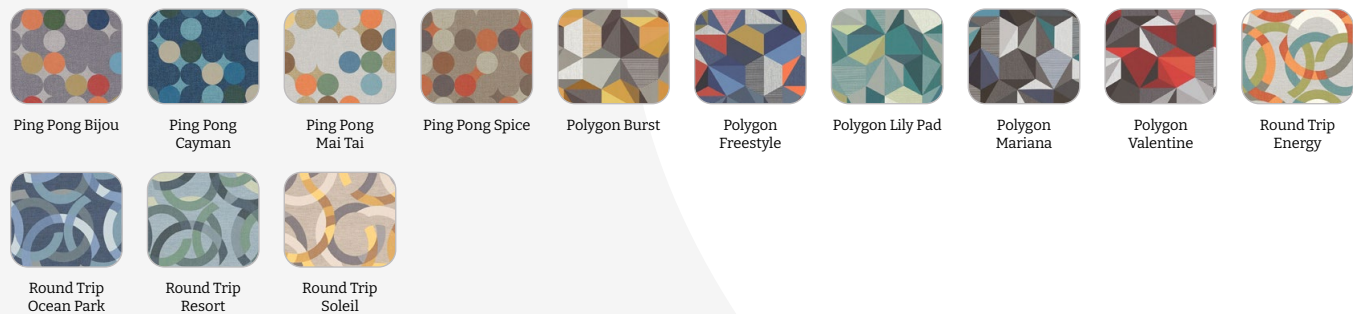

Coated Fabrics (Grade 06)