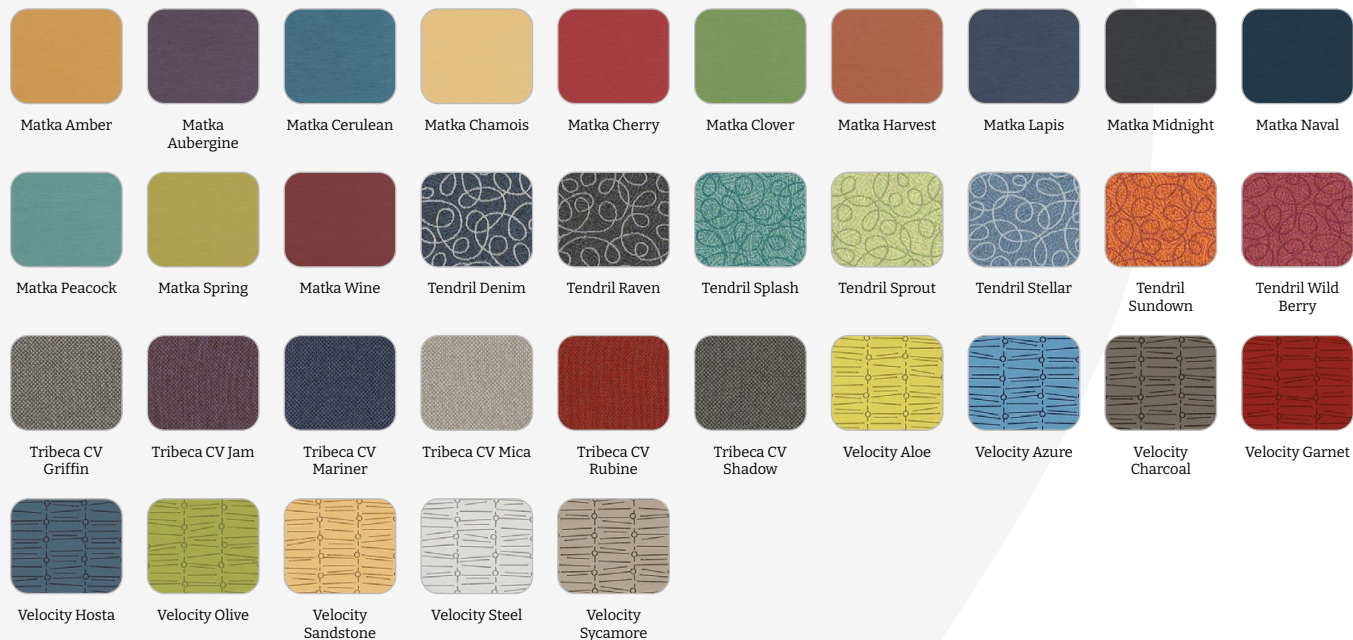

Soft Seating Fabrics: Coated

Coated Fabrics (Grade 03)