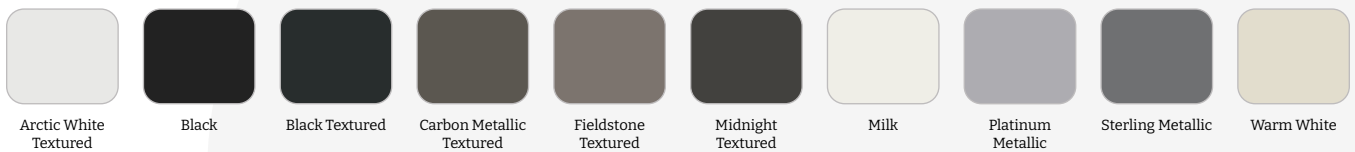

Steelcase Color Match