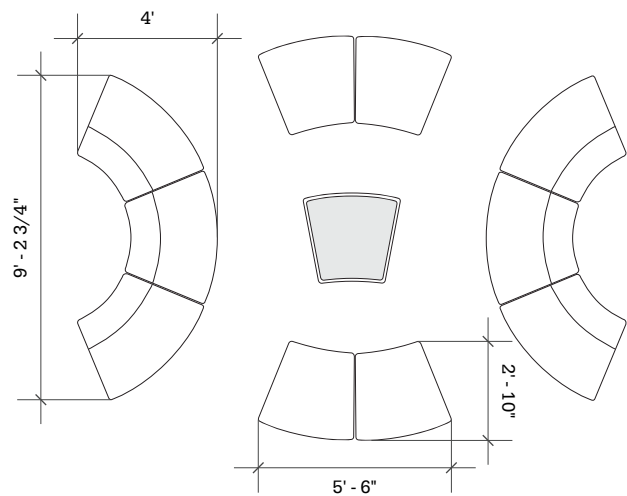

STRAIGHT + CURVED SOFT SEATING

Layout 36

- Ideal for medium to large flex spaces
- Seats up to 10

Key	Qty	Part Number	Description	Dimensions
A	6	4000COB	45° Outside Wedge Chair - Armless	34.5"H × 45"W × 29.5"D
B	4	3000B	22.5° Wedge Bench	18.5"H × 33"W × 29.5"D
C	1	3000T	22.5° Wedge Bench - Table Top	16"H × 33"W × 29.5"D