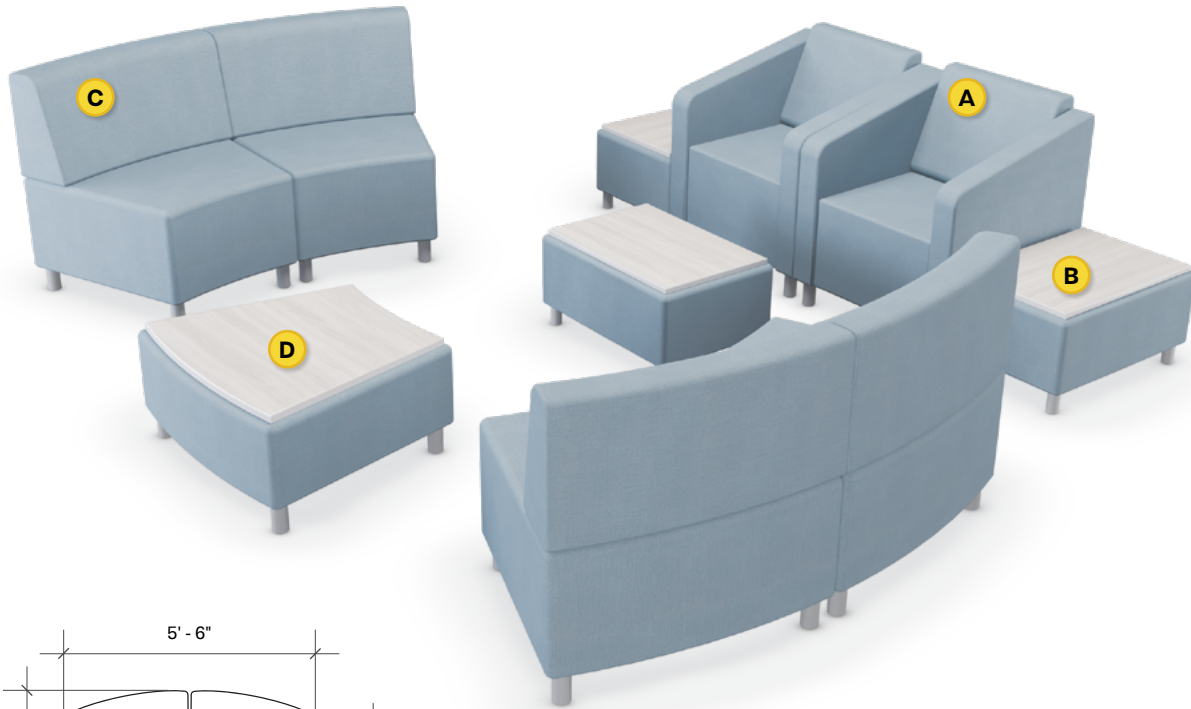

STRAIGHT + CURVED SOFT SEATING

Layout 13

- Ideal for small to medium lobbies
- Seats up to 6

Key	Qty	Part Number	Description	Dimensions
A	2	1000CLR	Chair - Both Arms	34.5"H x 30.5"W x 29.5"D
B	3	1000T	Single Bench - Table Top	16"H x 22.5"W x 29.5"D
C	4	3000CIB	22.5° Inside Wedge Chair - Armless	34.5"H x 33"W x 29.5"D
D	1	3000T	22.5° Wedge Bench - Table Top	16"H x 33"W x 29.5"D