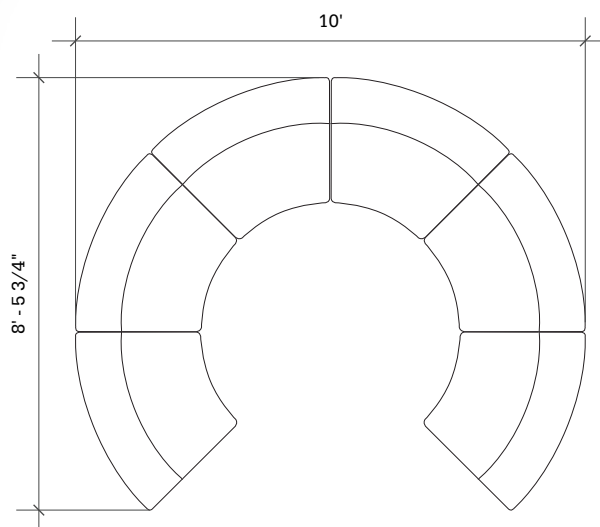

STRAIGHT + CURVED SOFT SEATING

Layout 40

- Ideal for small collaboration areas
- Seats up to 6

Key	Qty	Part Number	Description	Dimensions
A	6	4000CIB	45° Inside Wedge Chair - Armless	34.5"H × 45"W × 29.5"D