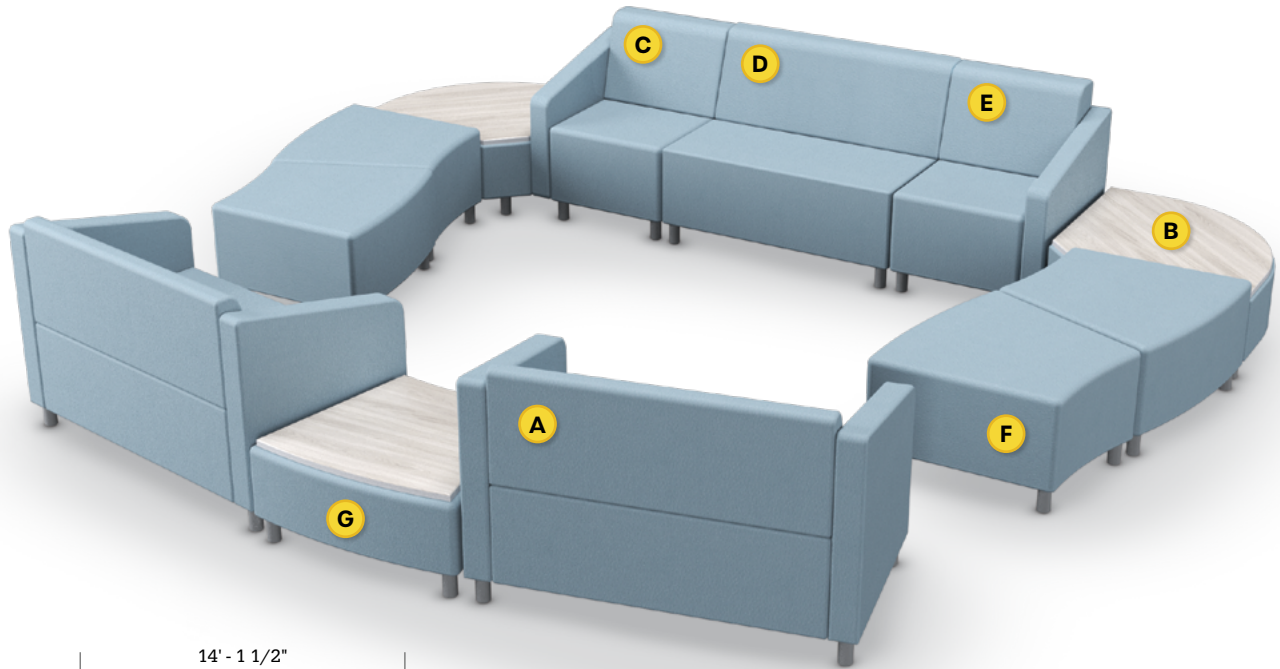

STRAIGHT + CURVED SOFT SEATING

Layout 19

- Ideal for medium to large lobbies
- Seats up to 12

Key	Qty	Part Number	Description	Dimensions
A	2	2000CLR	Loveseat - Both Arms	34.5"H × 53"W × 29.5"D
B	2	6000RBT	Corner Bench - Round - Table Top	16"H × 49"W × 34"D
C	1	1000CRH	Chair - Right Arm	34.5"H × 26.5"W × 29.5"D
D	1	2000C	Loveseat - Armless	34.5"H × 45"W × 29.5"D
E	1	1000CLH	Chair - Left Arm	34.5"H × 26.5"W × 29.5"D
F	4	3000B	22.5° Wedge Bench	18.5"H × 33"W × 29.5"D
G	1	3000T	22.5° Wedge Bench - Table Top	16"H × 33"W × 29.5"D