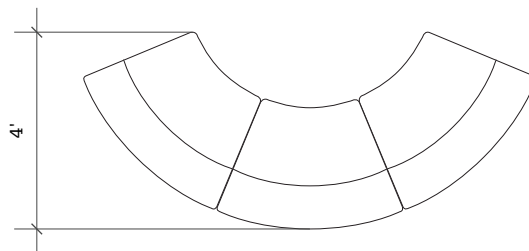

STRAIGHT + CURVED SOFT SEATING

Layout 44

- Ideal for small collaboration areas
- Seats up to 6

Key	Qty	Part Number	Description	Dimensions
A	6	4000CIB	45° Inside Wedge Chair - Armless	34.5\"H × 45\"W × 29.5\"D