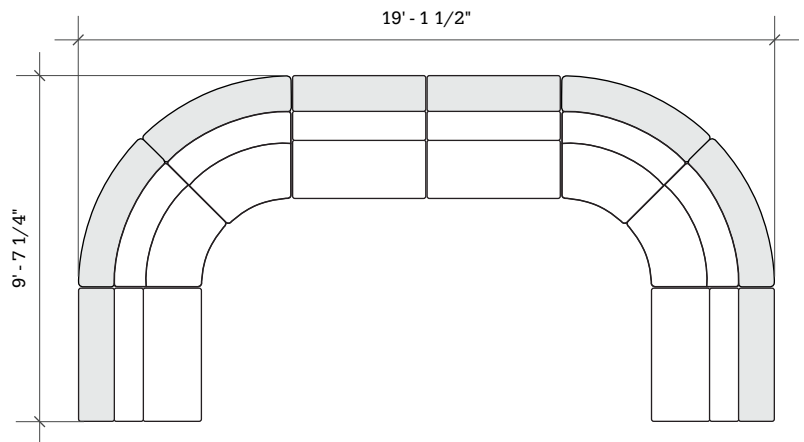

# Layout A

- Ideal for medium to large media spaces
- Seats up to 28

Key	Qty	Part Number	Description	Dimensions
A	4	2000CHBTS-42	Orbit Loveseat + 42"H back shelf	42.5"H × 22.5"W × 29.5"D
B	4	4000CHBTS-42	Orbit 45° Wedge + 42"H back shelf	42.5"H × 52.5"W × 29.5"D