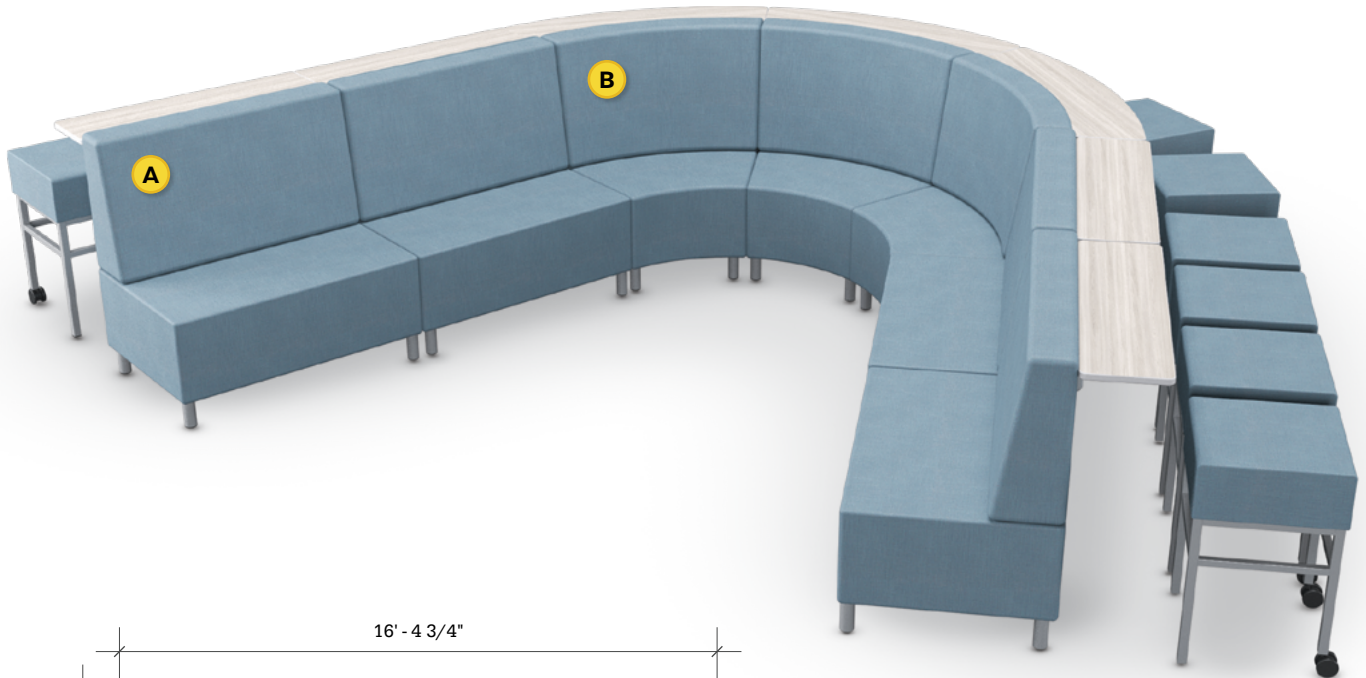

ORBIT MEDIA SPACE SOFT SEATING

Layout D

- Ideal for medium to large media spaces
- Seats up to 25

Key	Qty	Part Number	Description	Dimensions
A	4	2000CHBTS-42	Orbit Loveseat + 42"H back shelf	42.5"H × 22.5"W × 29.5"D
B	4	4000CHBTS-42	Orbit 45° Wedge + 42"H back shelf	42.5"H × 52.5"W × 29.5"D