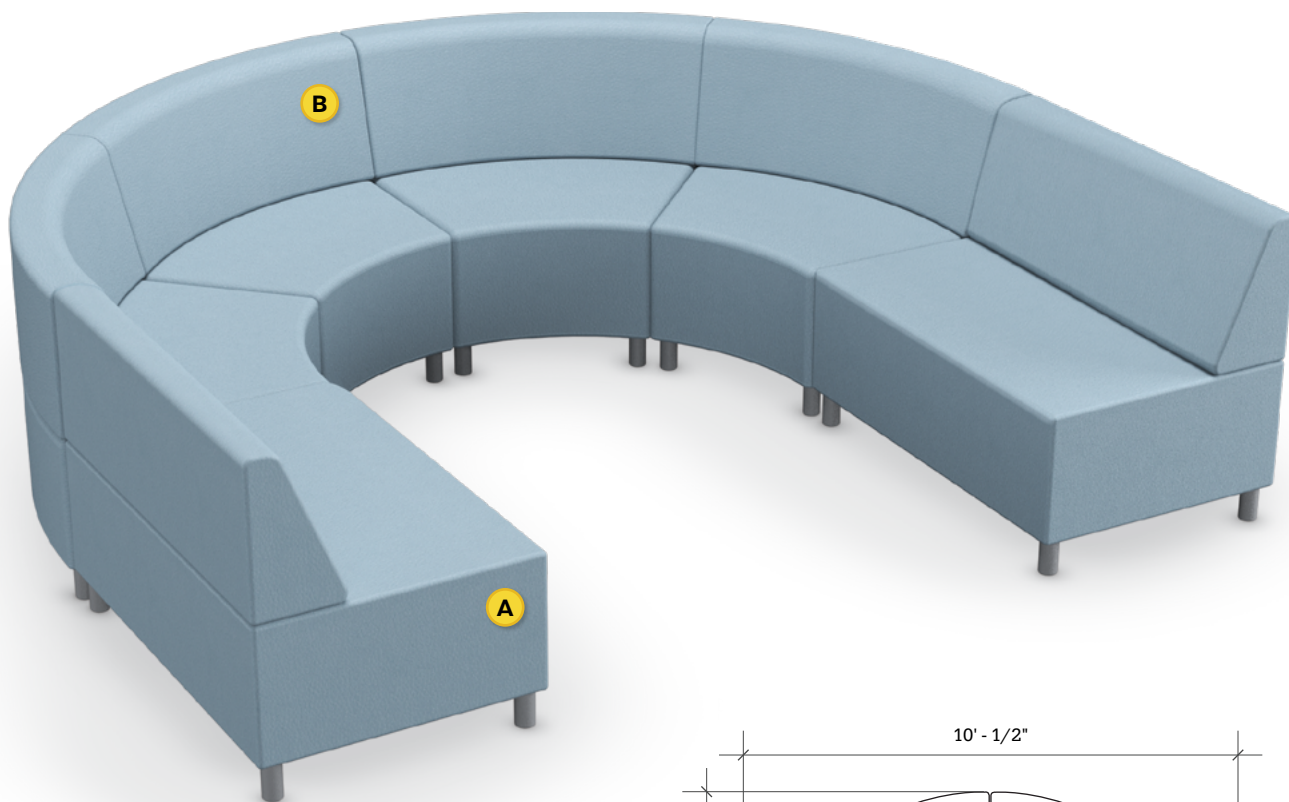

STRAIGHT + CURVED SOFT SEATING

Layout 28

- Ideal for small media spaces
- Seats up to 8

Key	Qty	Part Number	Description	Dimensions
A	2	2000C	Loveseat - Armless	34.5"H × 45"W × 29.5"D
B	4	4000CIB	45° Inside Wedge Chair - Armless	34.5"H × 45"W × 29.5"D