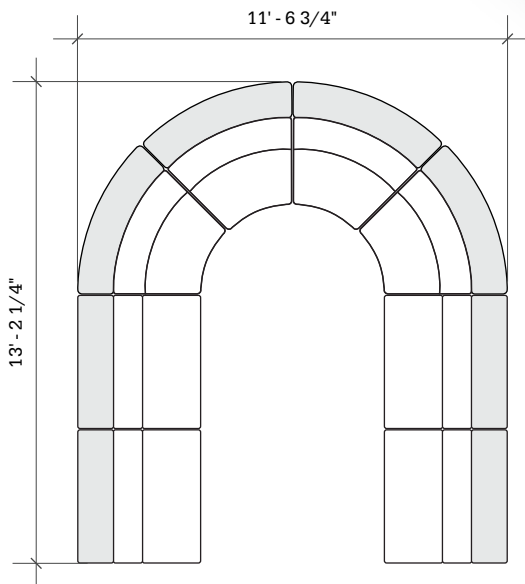

ORBIT MEDIA SPACE SOFT SEATING

Layout B

- Ideal for medium to large media spaces
- Seats up to 28

Key	Qty	Part Number	Description	Dimensions
A	4	2000CHBTS-42	Orbit Loveseat + 42"H back shelf	42.5"H × 22.5"W × 29.5"D
B	4	4000CHBTS-42	Orbit 45° Wedge + 42"H back shelf	42.5"H × 52.5"W × 29.5"D