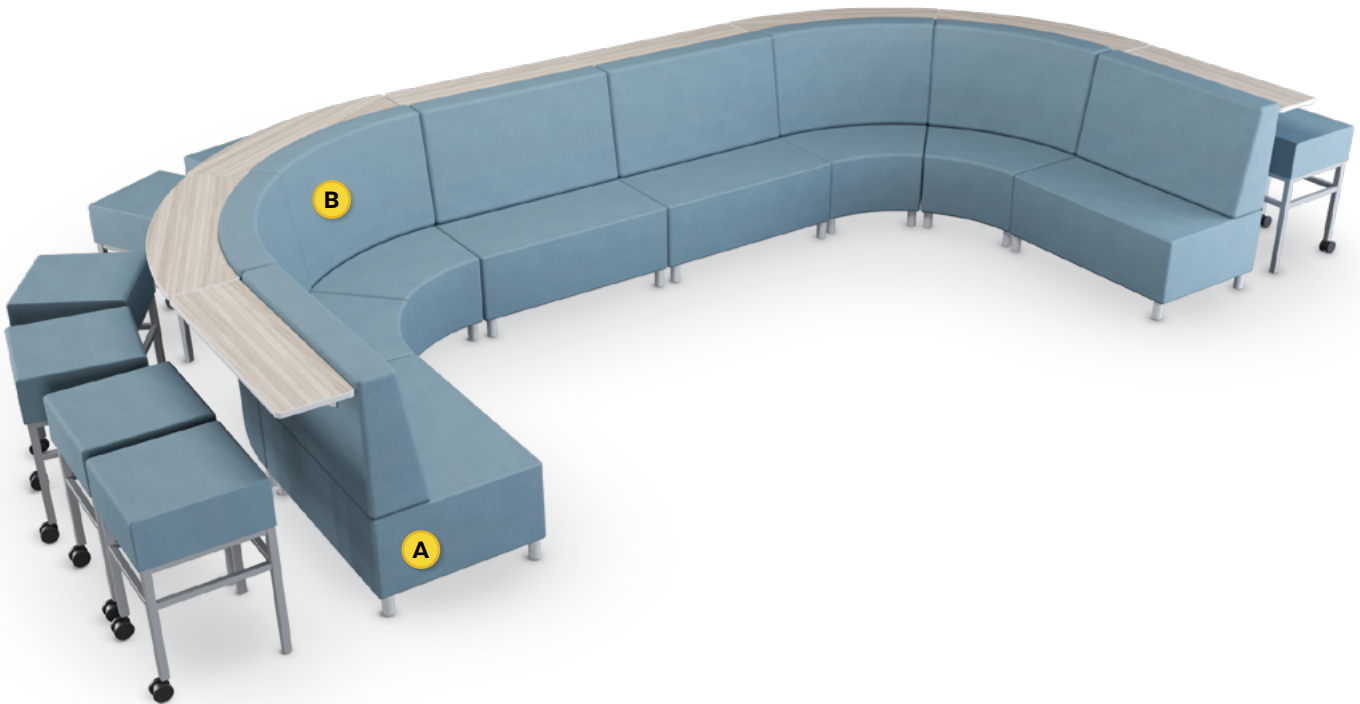

ORBIT MEDIA SPACE SOFT SEATING

Layout A

- Ideal for medium to large media spaces
- Seats up to 28

Key	Qty	Part Number	Description	Dimensions
A	4	2000CHBTS-42	Orbit Loveseat + 42"H back shelf	42.5"H × 22.5"W × 29.5"D
B	4	4000CHBTS-42	Orbit 45° Wedge + 42"H back shelf	42.5"H × 52.5"W × 29.5"D