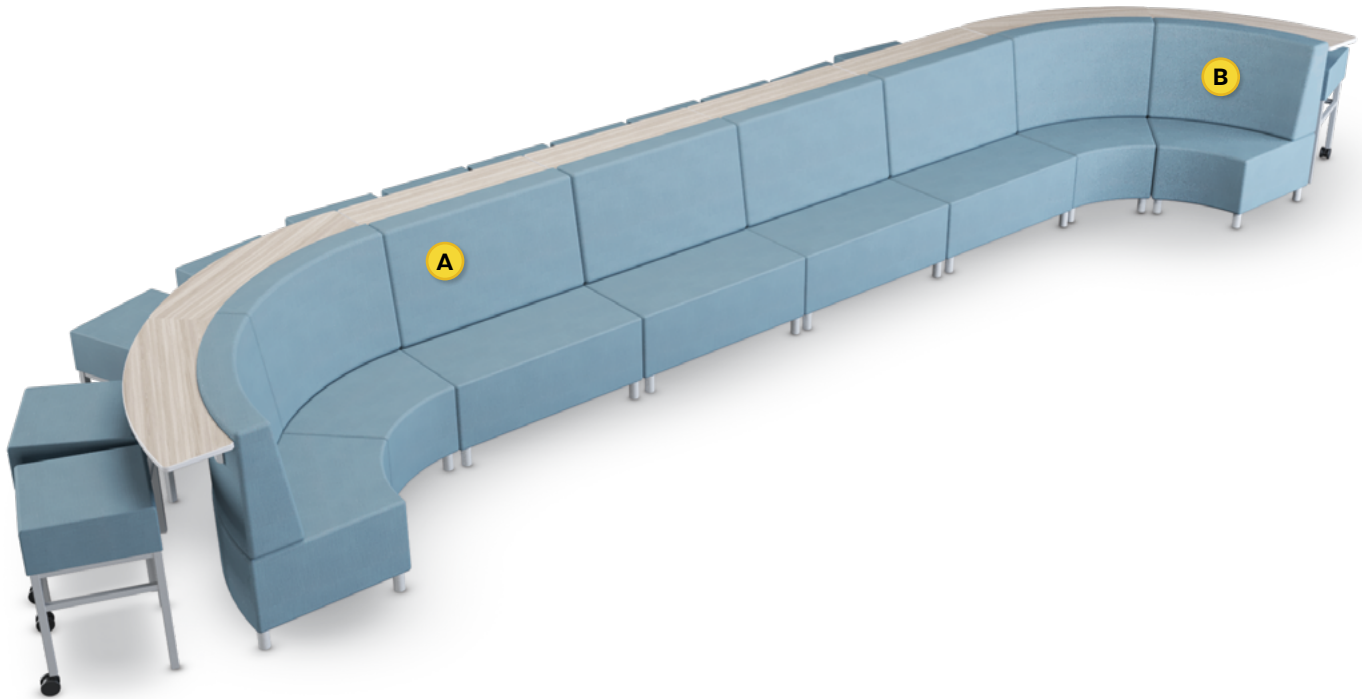

ORBIT MEDIA SPACE SOFT SEATING

Layout C

- Ideal for medium to large media spaces
- Seats up to 28

Key	Qty	Part Number	Description	Dimensions
A	4	2000CHBTS-42	Orbit Loveseat + 42"H back shelf	42.5"H × 22.5"W × 29.5"D
B	4	4000CHBTS-42	Orbit 45° Wedge + 42"H back shelf	42.5"H × 52.5"W × 29.5"D