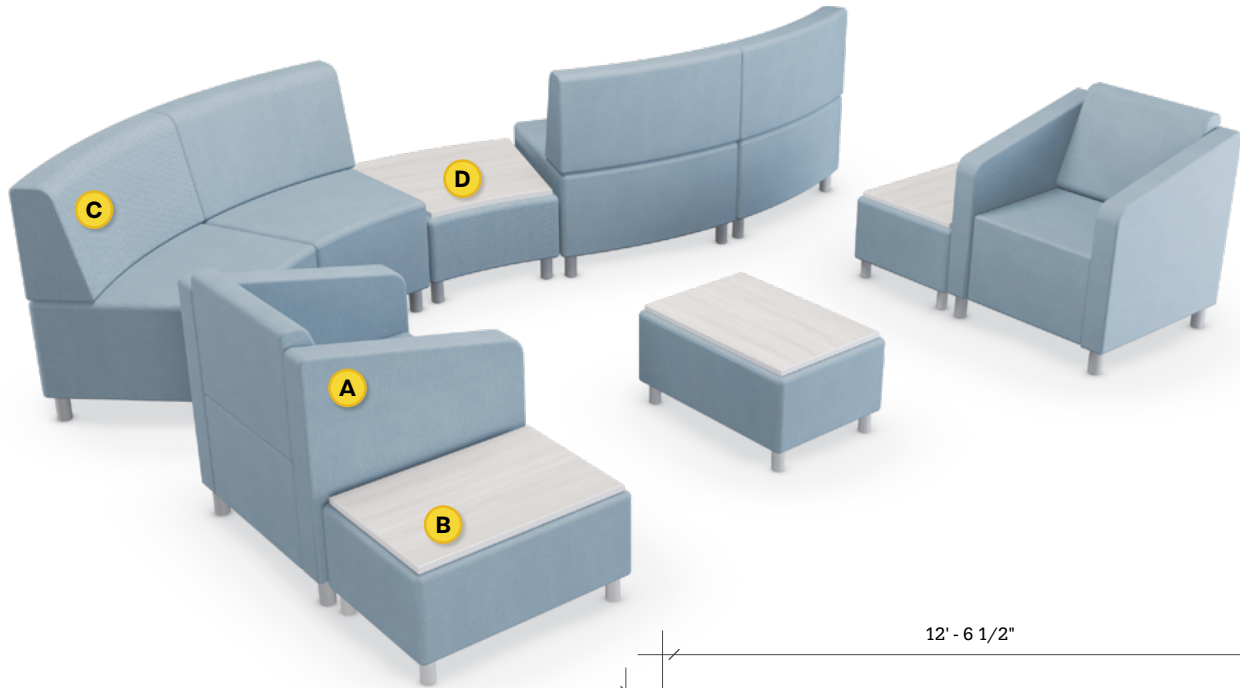

STRAIGHT + CURVED SOFT SEATING

Layout 12

- Ideal for small to medium lobbies
- Seats up to 6

Key	Qty	Part Number	Description	Dimensions
A	2	1000CLR	Chair - Both Arms	34.5"H x 30.5"W x 29.5"D
B	3	1000T	Single Bench - Table Top	16"H x 22.5"W x 29.5"D
C	4	3000CIB	22.5° Inside Wedge Chair - Armless	34.5"H x 33"W x 29.5"D
D	1	3000T	22.5° Wedge Bench - Table Top	16"H x 33"W x 29.5"D