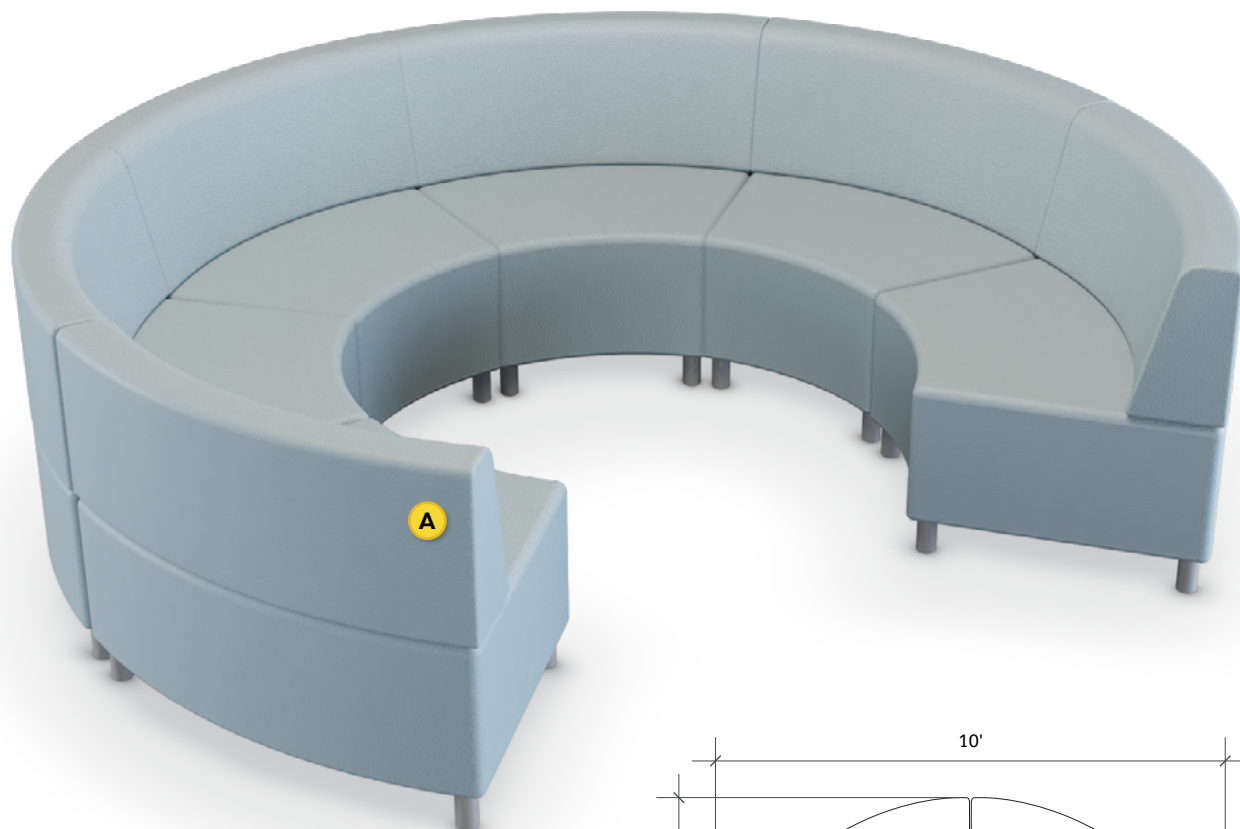

STRAIGHT + CURVED SOFT SEATING

Layout 40

- Ideal for small collaboration areas
- Seats up to 6

Key	Qty	Part Number	Description	Dimensions
A	6	4000CIB	45° Inside Wedge Chair - Armless	34.5"H × 45"W × 29.5"D