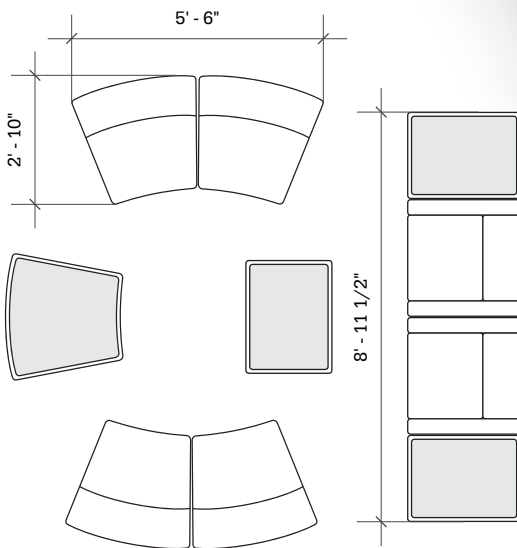

# Layout 11

- Ideal for small to medium lobbies
- Seats up to 6

Key	Qty	Part Number	Description	Dimensions
A	2	1000CLR	Chair - Both Arms	34.5"H x 30.5"W x 29.5"D
B	3	1000T	Single Bench - Table Top	16"H x 22.5"W x 29.5"D
C	4	3000CIB	22.5° Inside Wedge Chair - Armless	34.5"H x 33"W x 29.5"D
D	1	3000T	22.5° Wedge Bench - Table Top	16"H x 33"W x 29.5"D

# Layout 12

- Ideal for small to medium lobbies
- Seats up to 6

Key	Qty	Part Number	Description	Dimensions
A	2	1000CLR	Chair - Both Arms	34.5"H x 30.5"W x 29.5"D
B	3	1000T	Single Bench - Table Top	16"H x 22.5"W x 29.5"D
C	4	3000CIB	22.5° Inside Wedge Chair - Armless	34.5"H x 33"W x 29.5"D
D	1	3000T	22.5° Wedge Bench - Table Top	16"H x 33"W x 29.5"D

# Layout 13

- Ideal for small to medium lobbies
- Seats up to 6

Key	Qty	Part Number	Description	Dimensions
A	2	1000CLR	Chair - Both Arms	34.5"H x 30.5"W x 29.5"D
B	3	1000T	Single Bench - Table Top	16"H x 22.5"W x 29.5"D
C	4	3000CIB	22.5° Inside Wedge Chair - Armless	34.5"H x 33"W x 29.5"D
D	1	3000T	22.5° Wedge Bench - Table Top	16"H x 33"W x 29.5"D