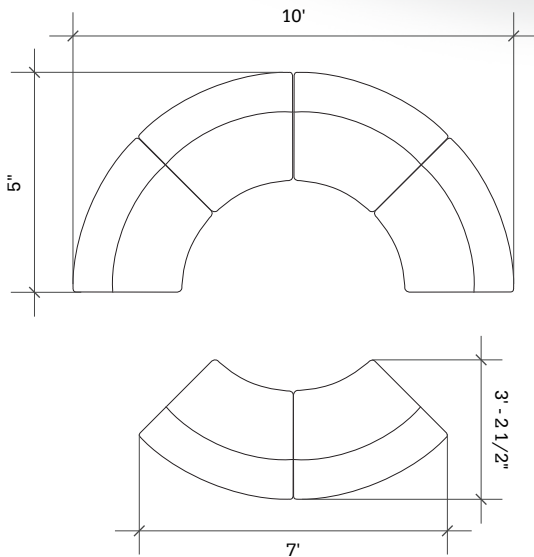

STRAIGHT + CURVED SOFT SEATING

Layout 43

- Ideal for small collaboration areas
- Seats up to 6

Key	Qty	Part Number	Description	Dimensions
A	6	4000CIB	45° Inside Wedge Chair - Armless	34.5"H x 45"W x 29.5"D