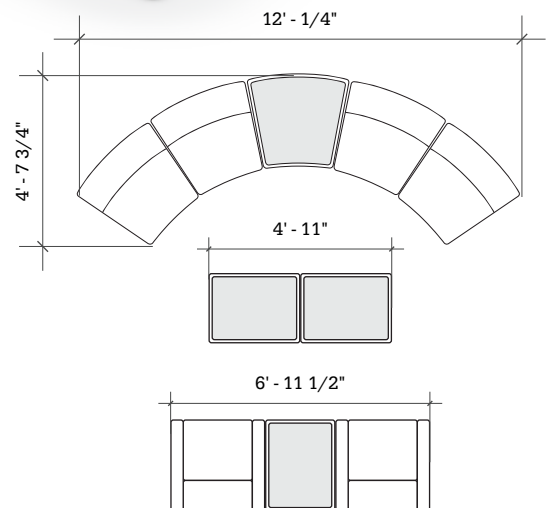

# Layout 09

- Ideal for small to medium lobbies
- Seats up to 6

Key	Qty	Part Number	Description	Dimensions
A	2	1000CLR	Chair - Both Arms	34.5"H × 30.5"W × 29.5"D
B	3	1000T	Single Bench - Table Top	16"H × 22.5"W × 29.5"D
C	4	3000CIB	22.5° Inside Wedge Chair - Armless	34.5"H × 33"W × 29.5"D
D	1	3000T	22.5° Wedge Bench - Table Top	16"H × 33"W × 29.5"D

# Layout 10

- Ideal for small to medium lobbies
- Seats up to 6

Key	Qty	Part Number	Description	Dimensions
A	2	1000CLR	Chair - Both Arms	34.5"H x 30.5"W x 29.5"D
B	3	1000T	Single Bench - Table Top	16"H x 22.5"W x 29.5"D
C	4	3000CIB	22.5° Inside Wedge Chair - Armless	34.5"H x 33"W x 29.5"D
D	1	3000T	22.5° Wedge Bench - Table Top	16"H x 33"W x 29.5"D