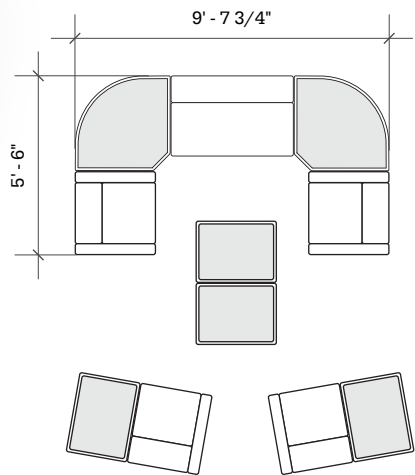

# Layout 22

- Ideal for small to medium lobbies
- Seats up to 6

Key	Qty	Part Number	Description	Dimensions
A	2	1000CLR	Chair - Both Arms	34.5"H × 30.5"W × 29.5"D
B	2	6000RBT	Corner Bench - Round - Table Top	16"H × 49"W × 34"D
C	1	1000CRH	Chair - Right Arm	34.5"H × 26.5"W × 29.5"D
D	1	2000C	Loveseat - Armless	34.5"H × 45"W × 29.5"D
E	1	1000CLH	Chair - Left Arm	34.5"H × 26.5"W × 29.5"D
F	4	1000T	Single Bench - Table Top	16"H × 22.5"W × 29.5"D

# Layout 23

- Ideal for small to medium lobbies
- Seats up to 6

Key	Qty	Part Number	Description	Dimensions
A	2	1000CLR	Chair - Both Arms	34.5"H × 30.5"W × 29.5"D
B	2	6000RBT	Corner Bench - Round - Table Top	16"H × 49"W × 34"D
C	1	1000CRH	Chair - Right Arm	34.5"H × 26.5"W × 29.5"D
D	1	2000C	Loveseat - Armless	34.5"H × 45"W × 29.5"D
E	1	1000CLH	Chair - Left Arm	34.5"H × 26.5"W × 29.5"D
F	4	1000T	Single Bench - Table Top	16"H × 22.5"W × 29.5"D

# Layout 24

- Ideal for small to medium lobbies
- Seats up to 6

Key	Qty	Part Number	Description	Dimensions
A	2	1000CLR	Chair - Both Arms	34.5"H x 30.5"W x 29.5"D
B	2	6000RBT	Corner Bench - Round - Table Top	16"H x 49"W x 34"D
C	1	1000CRH	Chair - Right Arm	34.5"H x 26.5"W x 29.5"D
D	1	2000C	Loveseat - Armless	34.5"H x 45"W x 29.5"D
E	1	1000CLH	Chair - Left Arm	34.5"H x 26.5"W x 29.5"D
F	4	1000T	Single Bench - Table Top	16"H x 22.5"W x 29.5"D