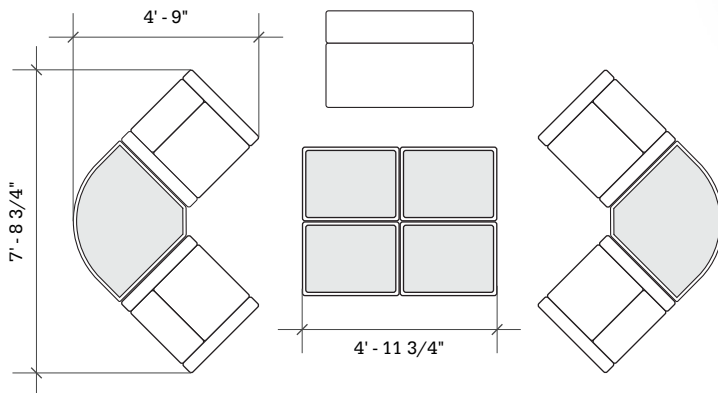

STRAIGHT + CURVED SOFT SEATING

Layout 27

- Ideal for small to medium lobbies
- Seats up to 6

Key	Qty	Part Number	Description	Dimensions
A	4	1000CLR	Chair - Both Arms	34.5"H x 30.5"W x 29.5"D
B	2	6000RBT	Corner Bench - Round - Table Top	16"H x 49"W x 34"D
C	1	2000C	Loveseat - Armless	34.5"H x 45"W x 29.5"D
D	4	1000T	Single Bench - Table Top	16"H x 22.5"W x 29.5"D