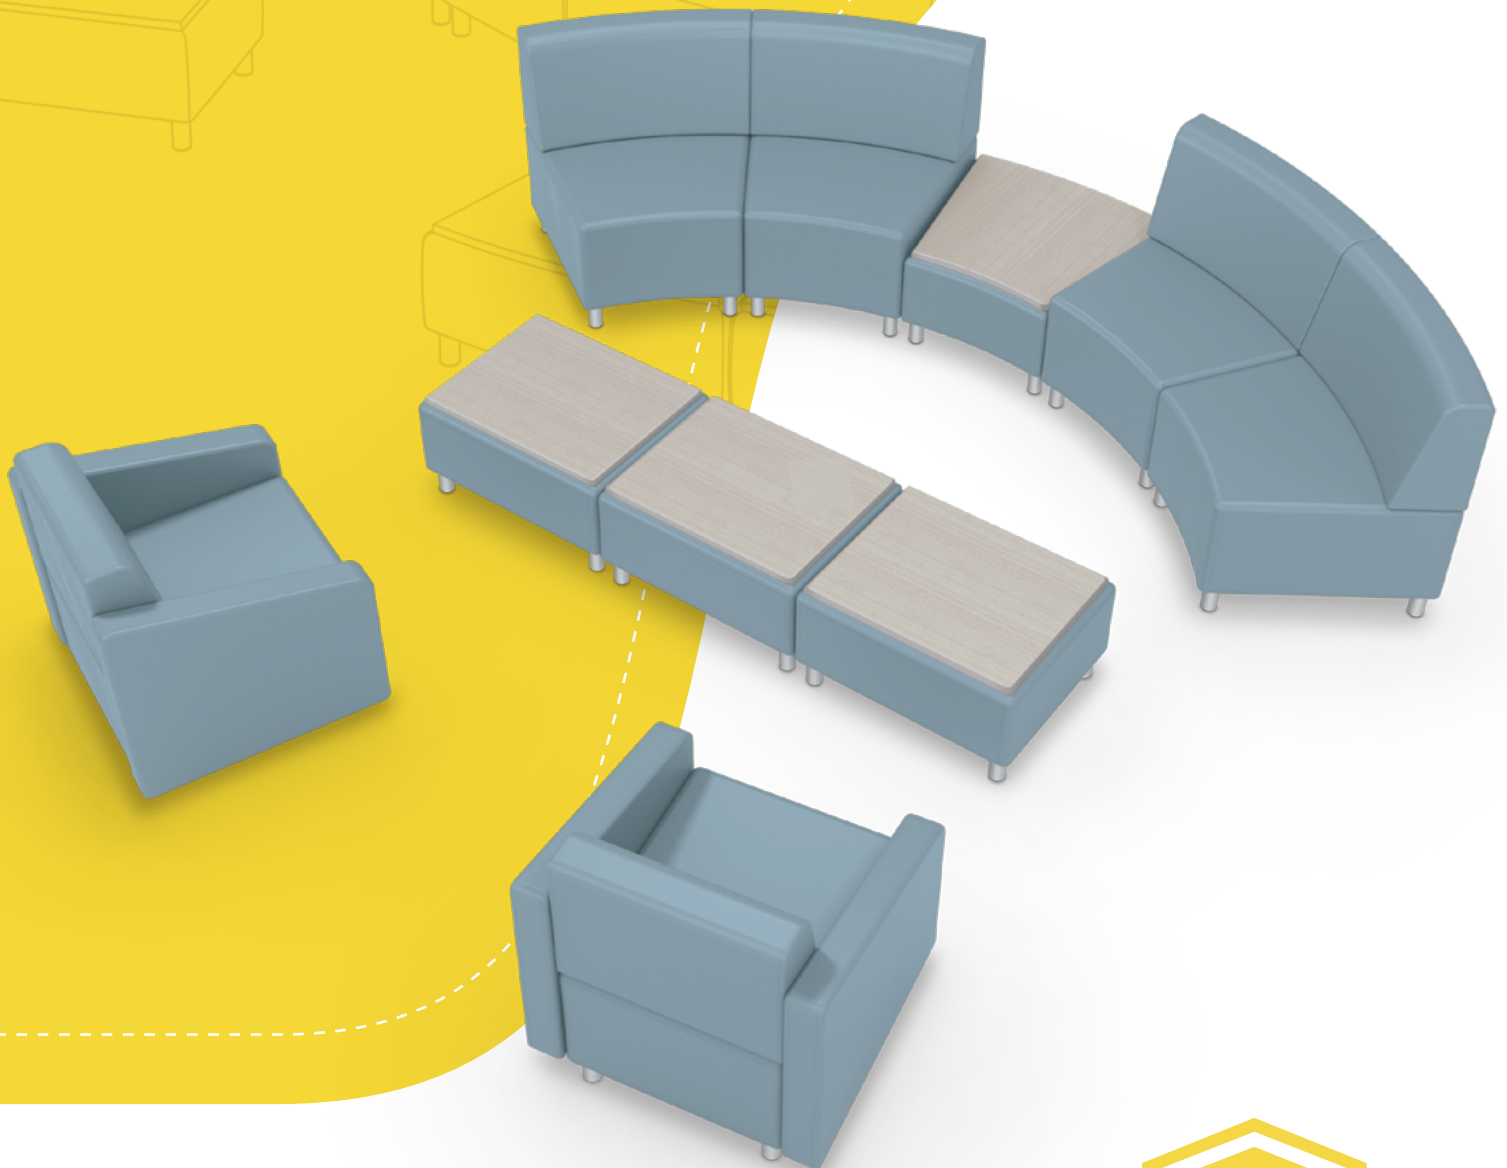

Modular Soft Seating

CONFIGURATION GUIDE

MOORECO®