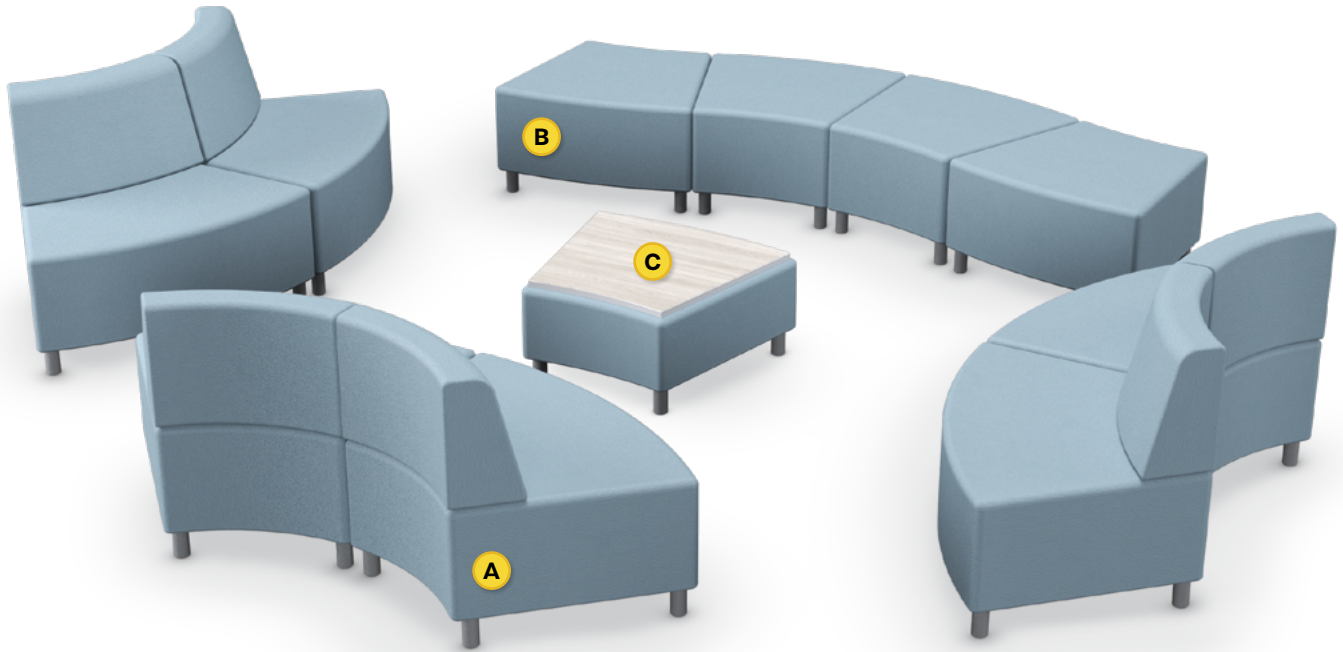

STRAIGHT + CURVED SOFT SEATING

Layout 39

- Ideal for medium to large flex spaces
- Seats up to 10

Key	Qty	Part Number	Description	Dimensions
A	6	4000COB	45° Outside Wedge Chair - Armless	34.5"H × 45"W × 29.5"D
B	4	3000B	22.5° Wedge Bench	18.5"H × 33"W × 29.5"D
C	1	3000T	22.5° Wedge Bench - Table Top	16"H × 33"W × 29.5"D