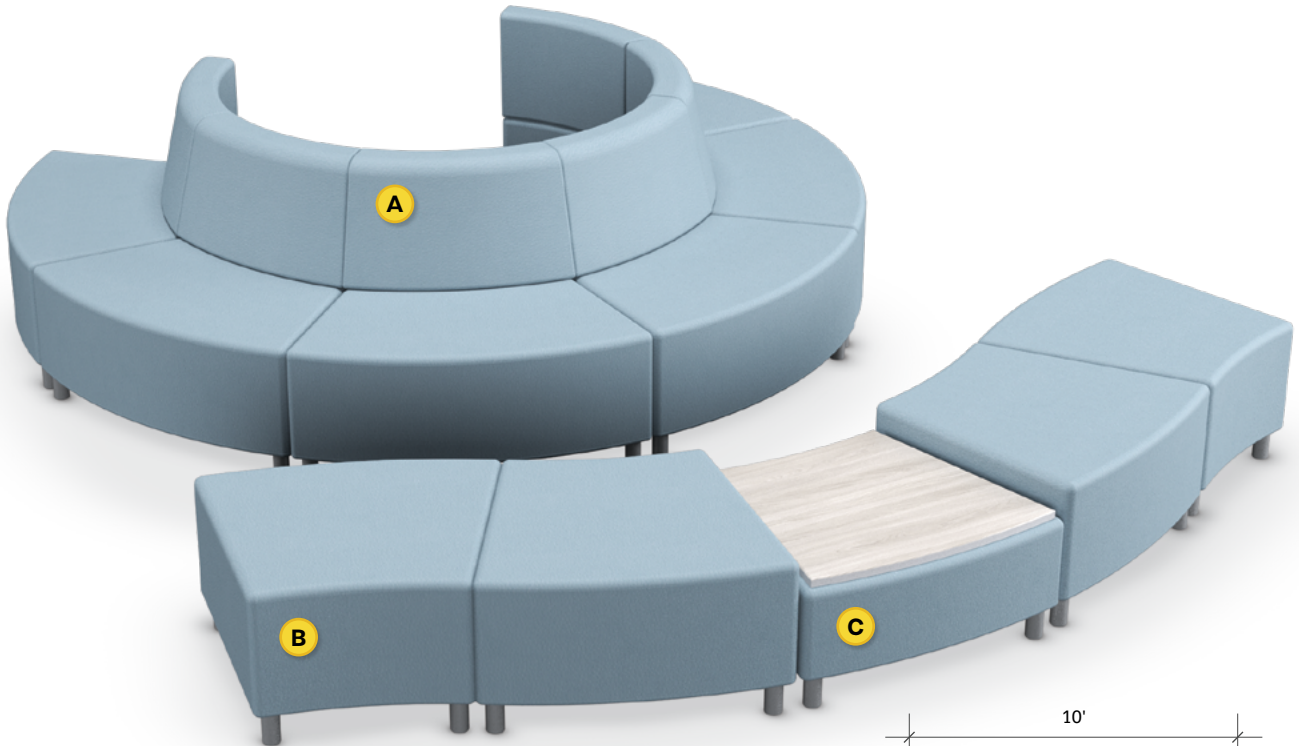

STRAIGHT + CURVED SOFT SEATING

Layout 34

- Ideal for medium to large flex spaces
- Seats up to 10

Key	Qty	Part Number	Description	Dimensions
A	6	4000COB	45° Outside Wedge Chair - Armless	34.5"H × 45"W × 29.5"D
B	4	3000B	22.5° Wedge Bench	18.5"H × 33"W × 29.5"D
C	1	3000T	22.5° Wedge Bench - Table Top	16"H × 33"W × 29.5"D