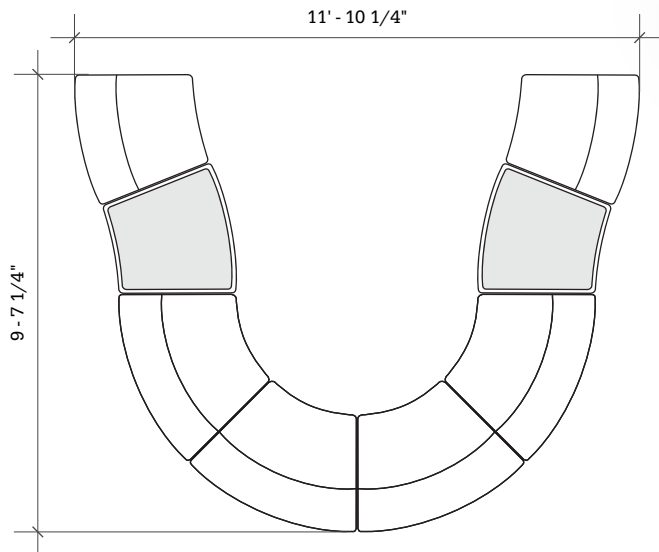

STRAIGHT + CURVED SOFT SEATING

Layout 07

- Ideal for small group collaborations
- Seats up to 6

Key	Qty	Part Number	Description	Dimensions
A	2	3000T	22.5° Wedge Bench - Table Top	16"H × 33"W × 29.5"D
B	2	3000CIB	22.5° Inside Wedge Chair - Armless	34.5"H × 33"W × 29.5"D
C	4	4000CIB	45° Inside Wedge Chair - Armless	34.5"H × 45"W × 29.5"D