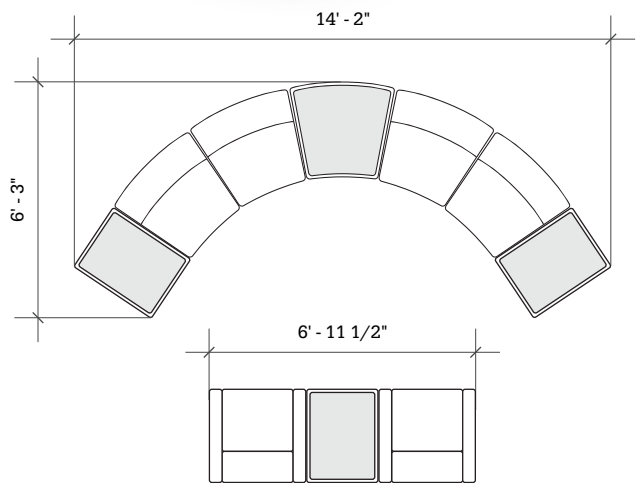

# Layout 13

- Ideal for small to medium lobbies
- Seats up to 6

Key	Qty	Part Number	Description	Dimensions
A	2	1000CLR	Chair - Both Arms	34.5"H x 30.5"W x 29.5"D
B	3	1000T	Single Bench - Table Top	16"H x 22.5"W x 29.5"D
C	4	3000CIB	22.5° Inside Wedge Chair - Armless	34.5"H x 33"W x 29.5"D
D	1	3000T	22.5° Wedge Bench - Table Top	16"H x 33"W x 29.5"D

# Layout 14

- Ideal for small to medium lobbies
- Seats up to 6

Key	Qty	Part Number	Description	Dimensions
A	2	1000CLR	Chair - Both Arms	34.5"H x 30.5"W x 29.5"D
B	3	1000T	Single Bench - Table Top	16"H x 22.5"W x 29.5"D
C	4	3000CIB	22.5° Inside Wedge Chair - Armless	34.5"H x 33"W x 29.5"D
D	1	3000T	22.5° Wedge Bench - Table Top	16"H x 33"W x 29.5"D