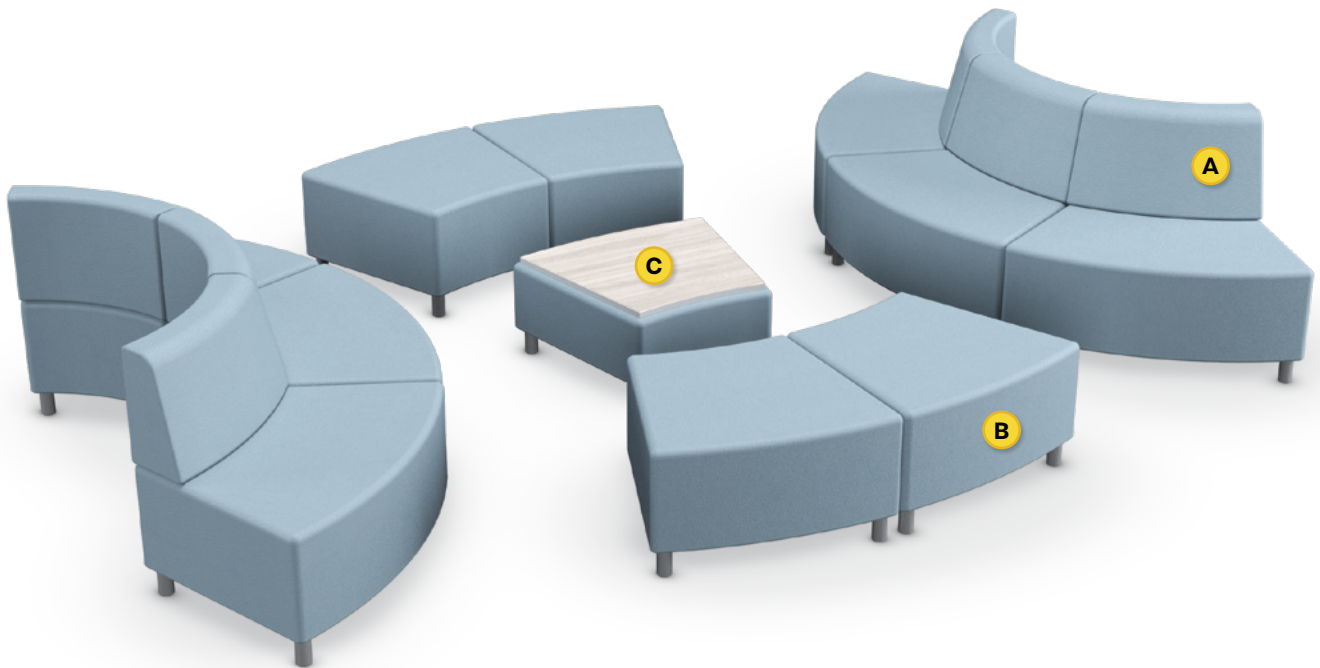

STRAIGHT + CURVED SOFT SEATING

Layout 36

- Ideal for medium to large flex spaces
- Seats up to 10

Key	Qty	Part Number	Description	Dimensions
A	6	4000COB	45° Outside Wedge Chair - Armless	34.5"H × 45"W × 29.5"D
B	4	3000B	22.5° Wedge Bench	18.5"H × 33"W × 29.5"D
C	1	3000T	22.5° Wedge Bench - Table Top	16"H × 33"W × 29.5"D