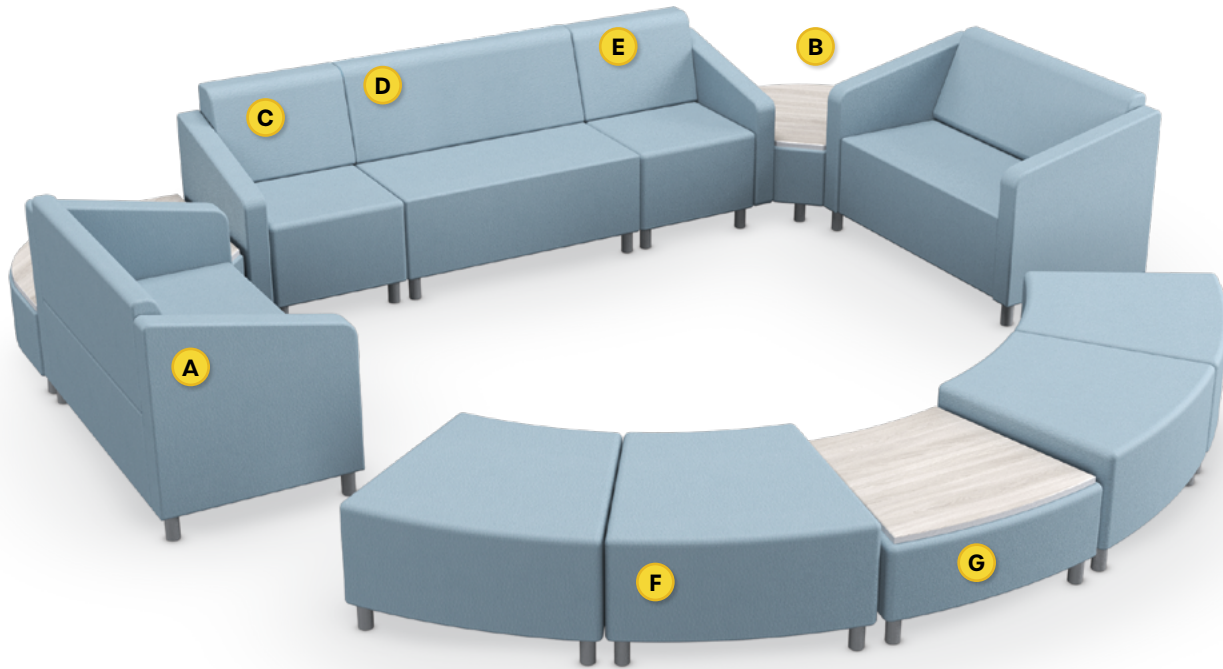

STRAIGHT + CURVED SOFT SEATING

Layout 20

- Ideal for medium to large lobbies
- Seats up to 12

Key	Qty	Part Number	Description	Dimensions
A	2	2000CLR	Loveseat - Both Arms	34.5"H × 53"W × 29.5"D
B	2	6000RBT	Corner Bench - Round - Table Top	16"H × 49"W × 34"D
C	1	1000CRH	Chair - Right Arm	34.5"H × 26.5"W × 29.5"D
D	1	2000C	Loveseat - Armless	34.5"H × 45"W × 29.5"D
E	1	1000CLH	Chair - Left Arm	34.5"H × 26.5"W × 29.5"D
F	4	3000B	22.5° Wedge Bench	18.5"H × 33"W × 29.5"D
G	1	3000T	22.5° Wedge Bench - Table Top	16"H × 33"W × 29.5"D