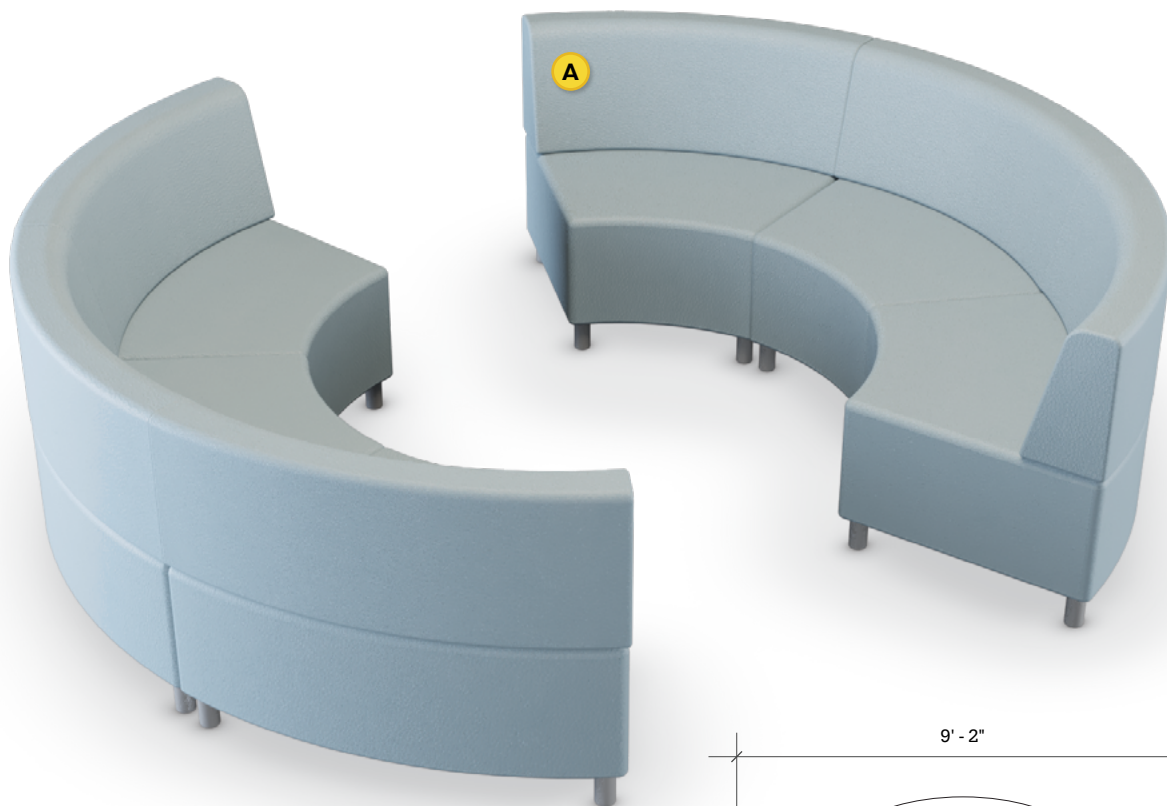

# Layout 42

- Ideal for small collaboration areas
- Seats up to 6

Key	Qty	Part Number	Description	Dimensions
A	6	4000CIB	45° Inside Wedge Chair - Armless	34.5"H × 45"W × 29.5"D

STRAIGHT + CURVED SOFT SEATING

# Layout 43

- Ideal for small collaboration areas
- Seats up to 6

Key	Qty	Part Number	Description	Dimensions
A	6	4000CIB	45° Inside Wedge Chair - Armless	34.5"H x 45"W x 29.5"D

STRAIGHT + CURVED SOFT SEATING

# Layout 44

- Ideal for small collaboration areas
- Seats up to 6

Key	Qty	Part Number	Description	Dimensions
A	6	4000CIB	45° Inside Wedge Chair - Armless	34.5\"H × 45\"W × 29.5\"D

STRAIGHT + CURVED SOFT SEATING