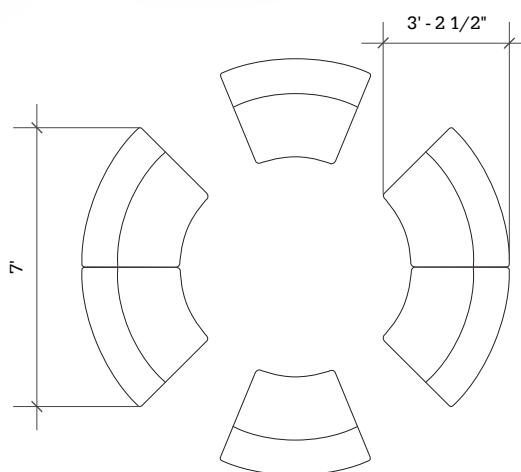

STRAIGHT + CURVED SOFT SEATING

Layout 42

- Ideal for small collaboration areas
- Seats up to 6

Key	Qty	Part Number	Description	Dimensions
A	6	4000CIB	45° Inside Wedge Chair - Armless	34.5"H × 45"W × 29.5"D