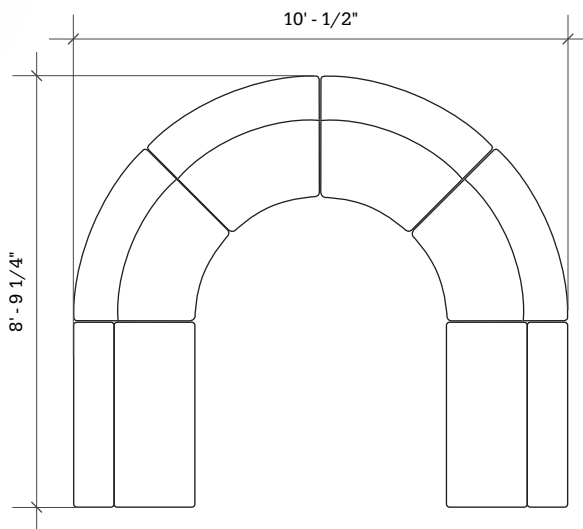

STRAIGHT + CURVED SOFT SEATING

Layout 28

- Ideal for small media spaces
- Seats up to 8

Key	Qty	Part Number	Description	Dimensions
A	2	2000C	Loveseat - Armless	34.5"H × 45"W × 29.5"D
B	4	4000CIB	45° Inside Wedge Chair - Armless	34.5"H × 45"W × 29.5"D