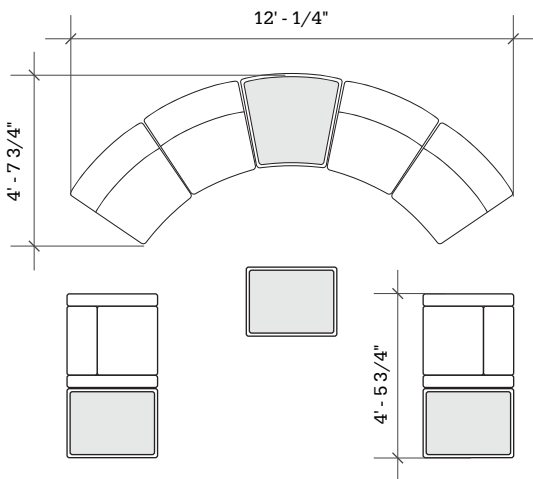

# Layout 09

- Ideal for small to medium lobbies
- Seats up to 6

Key	Qty	Part Number	Description	Dimensions
A	2	1000CLR	Chair - Both Arms	34.5"H × 30.5"W × 29.5"D
B	3	1000T	Single Bench - Table Top	16"H × 22.5"W × 29.5"D
C	4	3000CIB	22.5° Inside Wedge Chair - Armless	34.5"H × 33"W × 29.5"D
D	1	3000T	22.5° Wedge Bench - Table Top	16"H × 33"W × 29.5"D

# Layout 10

- Ideal for small to medium lobbies
- Seats up to 6

Key	Qty	Part Number	Description	Dimensions
A	2	1000CLR	Chair - Both Arms	34.5"H x 30.5"W x 29.5"D
B	3	1000T	Single Bench - Table Top	16"H x 22.5"W x 29.5"D
C	4	3000CIB	22.5° Inside Wedge Chair - Armless	34.5"H x 33"W x 29.5"D
D	1	3000T	22.5° Wedge Bench - Table Top	16"H x 33"W x 29.5"D

# Layout 11

- Ideal for small to medium lobbies
- Seats up to 6

Key	Qty	Part Number	Description	Dimensions
A	2	1000CLR	Chair - Both Arms	34.5"H x 30.5"W x 29.5"D
B	3	1000T	Single Bench - Table Top	16"H x 22.5"W x 29.5"D
C	4	3000CIB	22.5° Inside Wedge Chair - Armless	34.5"H x 33"W x 29.5"D
D	1	3000T	22.5° Wedge Bench - Table Top	16"H x 33"W x 29.5"D