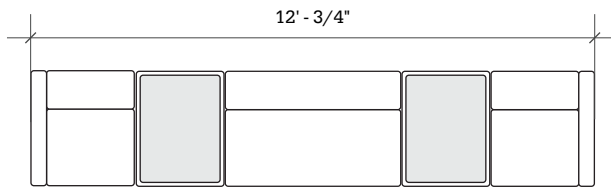

STRAIGHT + CURVED SOFT SEATING

Layout 25

- Ideal for small to medium lobbies
- Seats up to 6

Key	Qty	Part Number	Description	Dimensions
A	2	1000CLR	Chair - Both Arms	34.5\"H × 30.5\"W × 29.5\"D
B	2	6000RBT	Corner Bench - Round - Table Top	16\"H × 49\"W × 34\"D
C	1	1000CRH	Chair - Right Arm	34.5\"H × 26.5\"W × 29.5\"D
D	1	2000C	Loveseat - Armless	34.5\"H × 45\"W × 29.5\"D
E	1	1000CLH	Chair - Left Arm	34.5\"H × 26.5\"W × 29.5\"D
F	4	1000T	Single Bench - Table Top	16\"H × 22.5\"W × 29.5\"D