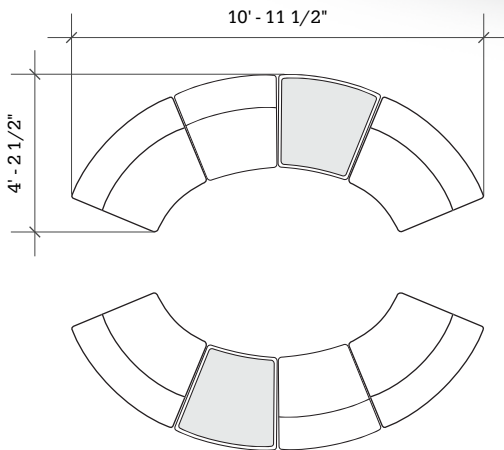

STRAIGHT + CURVED SOFT SEATING

Layout 05

- Ideal for small group collaborations
- Seats up to 6

Key	Qty	Part Number	Description	Dimensions
A	2	3000T	22.5° Wedge Bench - Table Top	16"H × 33"W × 29.5"D
B	2	3000CIB	22.5° Inside Wedge Chair - Armless	34.5"H × 33"W × 29.5"D
C	4	4000CIB	45° Inside Wedge Chair - Armless	34.5"H × 45"W × 29.5"D