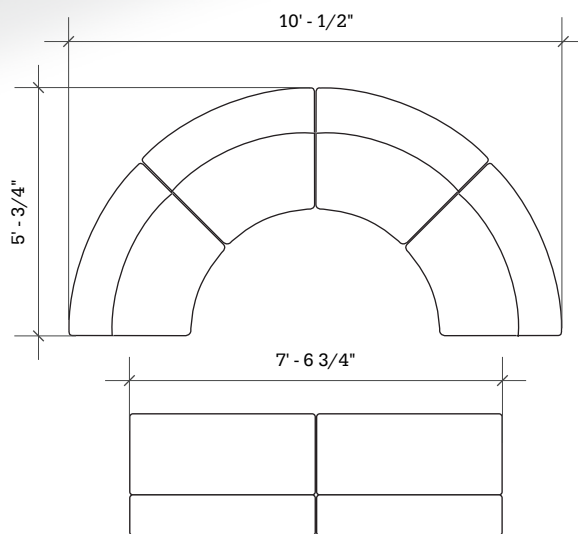

STRAIGHT + CURVED SOFT SEATING

Layout 30

- Ideal for small meeting spaces
- Seats up to 8

Key	Qty	Part Number	Description	Dimensions
A	2	2000C	Loveseat - Armless	34.5"H × 45"W × 29.5"D
B	4	4000CIB	45° Inside Wedge Chair - Armless	34.5"H × 45"W × 29.5"D