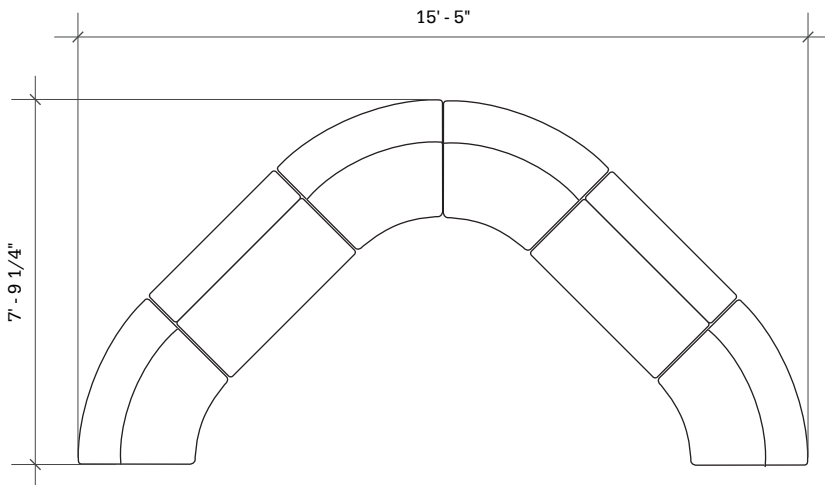

STRAIGHT + CURVED SOFT SEATING

Layout 33

- Ideal for small meeting spaces
- Seats up to 8

Key	Qty	Part Number	Description	Dimensions
A	2	2000C	Loveseat - Armless	34.5\"H × 45\"W × 29.5\"D
B	4	4000CIB	45° Inside Wedge Chair - Armless	34.5\"H × 45\"W × 29.5\"D