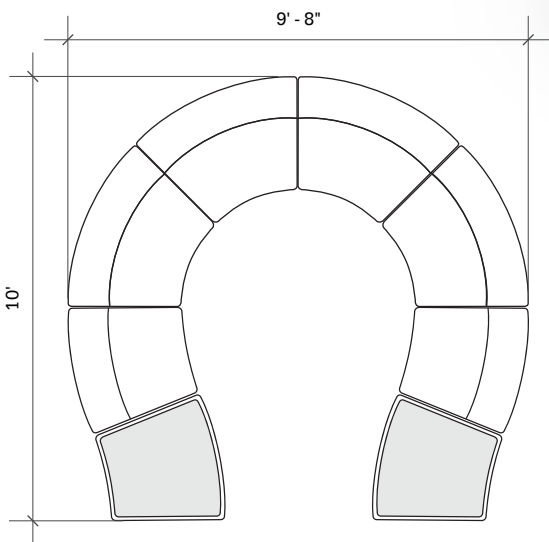

STRAIGHT + CURVED SOFT SEATING

Layout 01

- Ideal for small group collaborations
- Seats up to 6

Key	Qty	Part Number	Description	Dimensions
A	2	3000T	22.5° Wedge Bench - Table Top	16"H × 33"W × 29.5"D
B	2	3000CIB	22.5° Inside Wedge Chair - Armless	34.5"H × 33"W × 29.5"D
C	4	4000CIB	45° Inside Wedge Chair - Armless	34.5"H × 45"W × 29.5"D