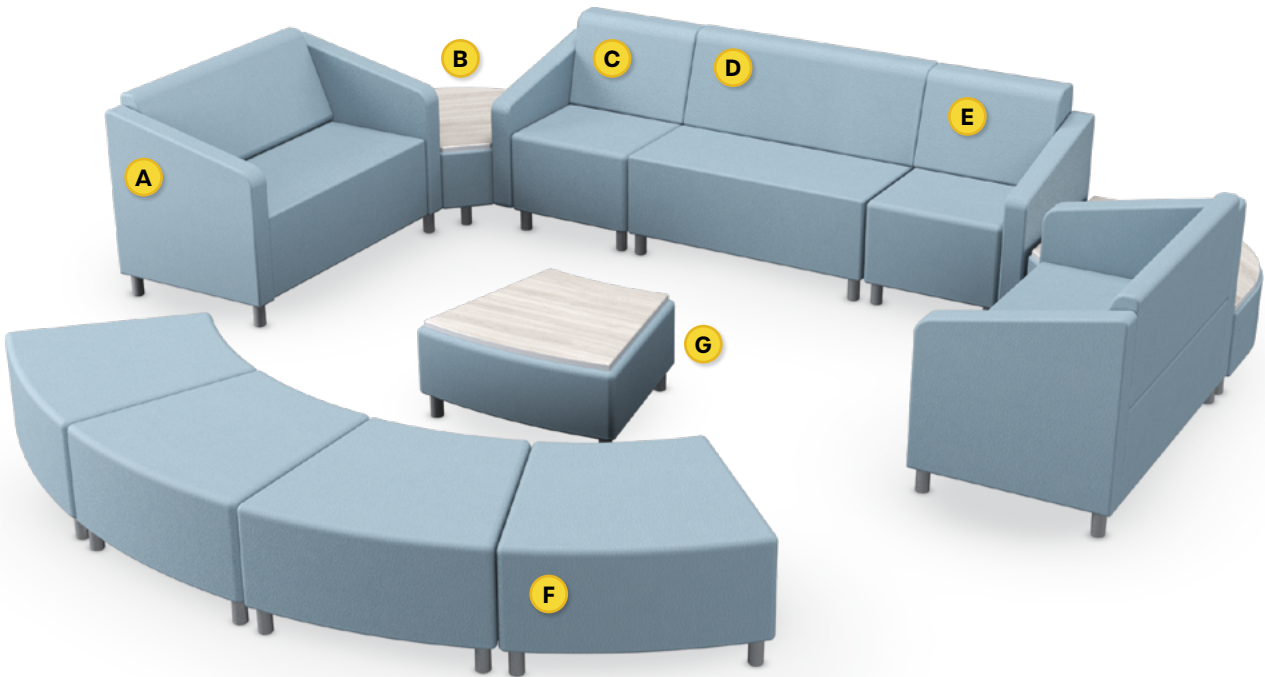

STRAIGHT + CURVED SOFT SEATING

Layout 17

- Ideal for medium to large lobbies
- Seats up to 12

Key	Qty	Part Number	Description	Dimensions
A	2	2000CLR	Loveseat - Both Arms	34.5"H × 53"W × 29.5"D
B	2	6000RBT	Corner Bench - Round - Table Top	16"H × 49"W × 34"D
C	1	1000CRH	Chair - Right Arm	34.5"H × 26.5"W × 29.5"D
D	1	2000C	Loveseat - Armless	34.5"H × 45"W × 29.5"D
E	1	1000CLH	Chair - Left Arm	34.5"H × 26.5"W × 29.5"D
F	4	3000B	22.5° Wedge Bench	18.5"H × 33"W × 29.5"D
G	1	3000T	22.5° Wedge Bench - Table Top	16"H × 33"W × 29.5"D