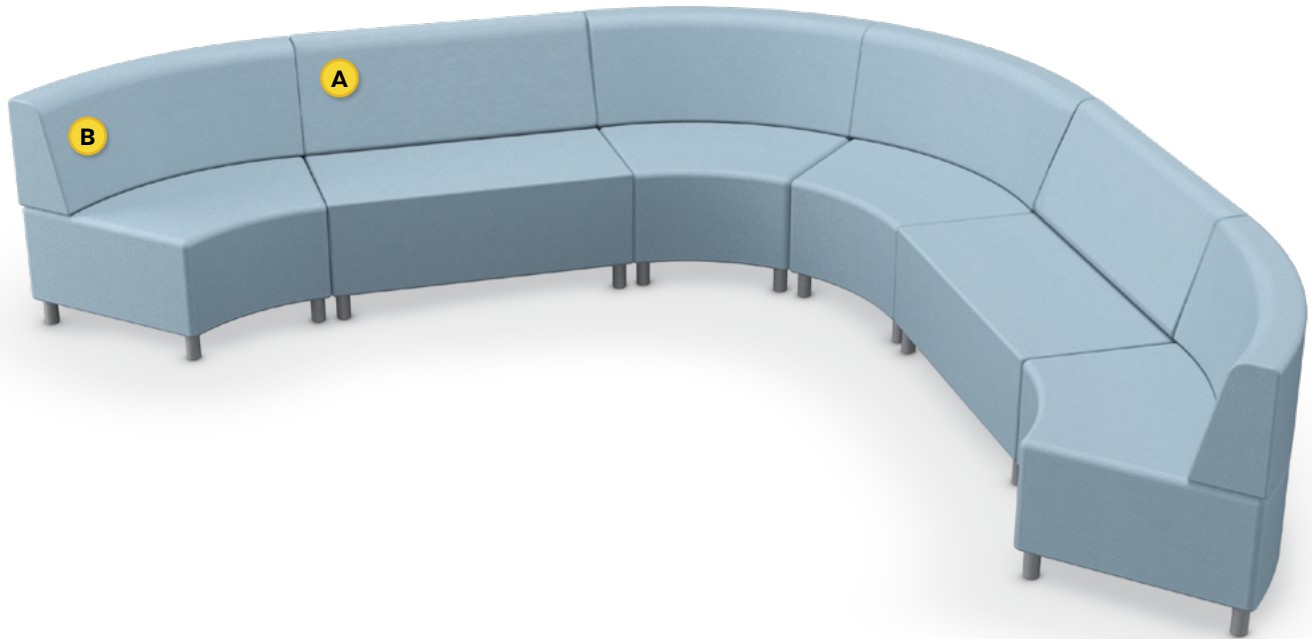

STRAIGHT + CURVED SOFT SEATING

Layout 33

- Ideal for small meeting spaces
- Seats up to 8

Key	Qty	Part Number	Description	Dimensions
A	2	2000C	Loveseat - Armless	34.5\"H × 45\"W × 29.5\"D
B	4	4000CIB	45° Inside Wedge Chair - Armless	34.5\"H × 45\"W × 29.5\"D