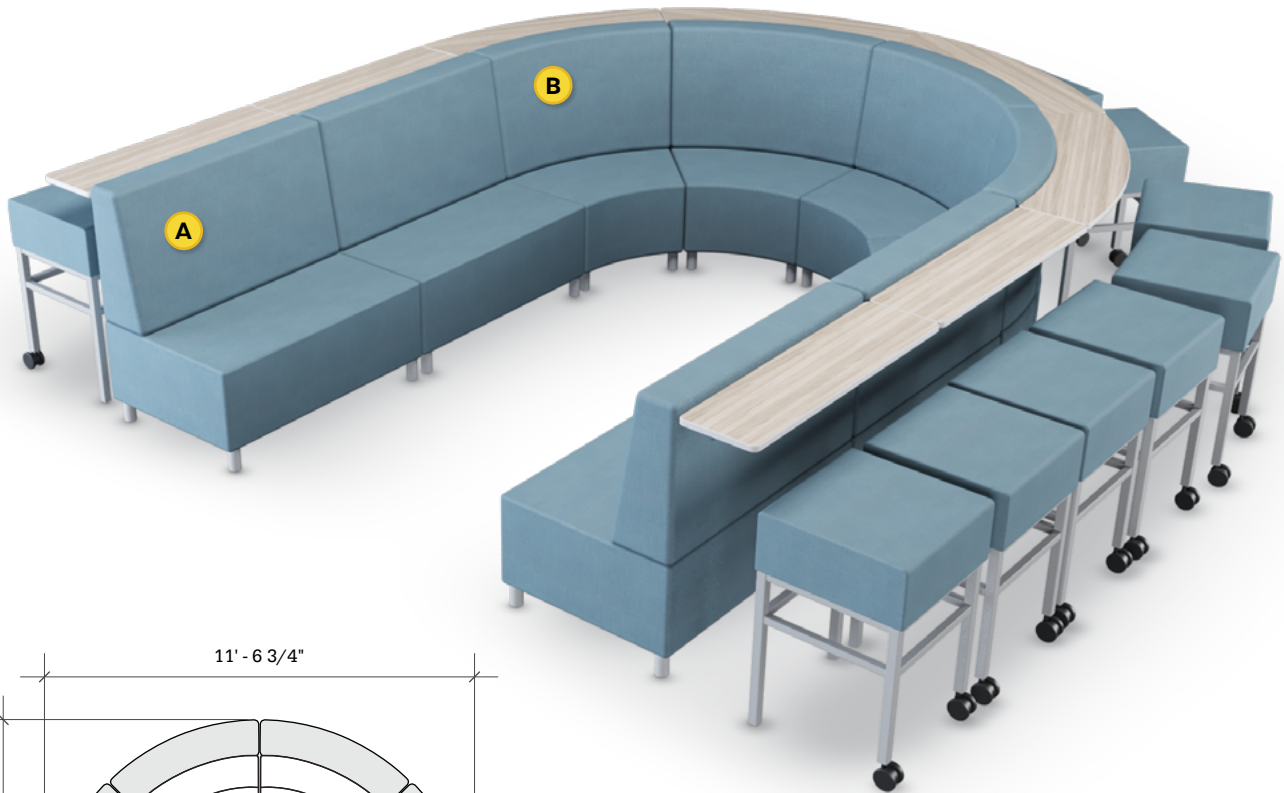

ORBIT MEDIA SPACE SOFT SEATING

Layout B

- Ideal for medium to large media spaces
- Seats up to 28

Key	Qty	Part Number	Description	Dimensions
A	4	2000CHBTS-42	Orbit Loveseat + 42"H back shelf	42.5"H × 22.5"W × 29.5"D
B	4	4000CHBTS-42	Orbit 45° Wedge + 42"H back shelf	42.5"H × 52.5"W × 29.5"D