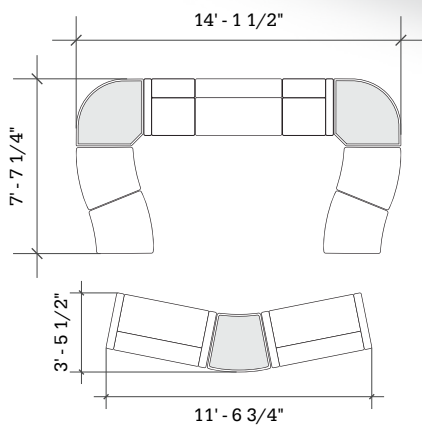

STRAIGHT + CURVED SOFT SEATING

Layout 19

- Ideal for medium to large lobbies
- Seats up to 12

Key	Qty	Part Number	Description	Dimensions
A	2	2000CLR	Loveseat - Both Arms	34.5"H × 53"W × 29.5"D
B	2	6000RBT	Corner Bench - Round - Table Top	16"H × 49"W × 34"D
C	1	1000CRH	Chair - Right Arm	34.5"H × 26.5"W × 29.5"D
D	1	2000C	Loveseat - Armless	34.5"H × 45"W × 29.5"D
E	1	1000CLH	Chair - Left Arm	34.5"H × 26.5"W × 29.5"D
F	4	3000B	22.5° Wedge Bench	18.5"H × 33"W × 29.5"D
G	1	3000T	22.5° Wedge Bench - Table Top	16"H × 33"W × 29.5"D