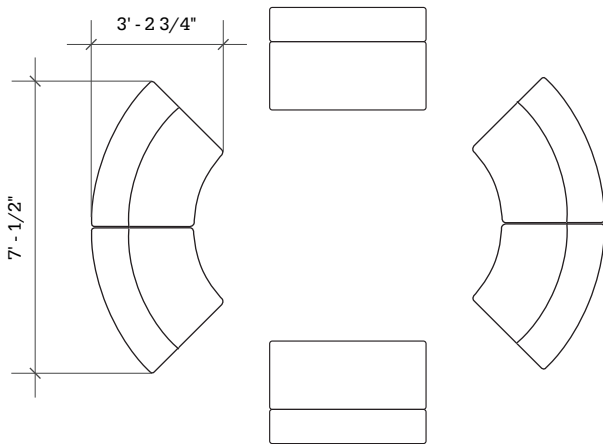

STRAIGHT + CURVED SOFT SEATING

Layout 29

- Ideal for small meeting spaces
- Seats up to 8

Key	Qty	Part Number	Description	Dimensions
A	2	2000C	Loveseat - Armless	34.5"H × 45"W × 29.5"D
B	4	4000CIB	45° Inside Wedge Chair - Armless	34.5"H × 45"W × 29.5"D