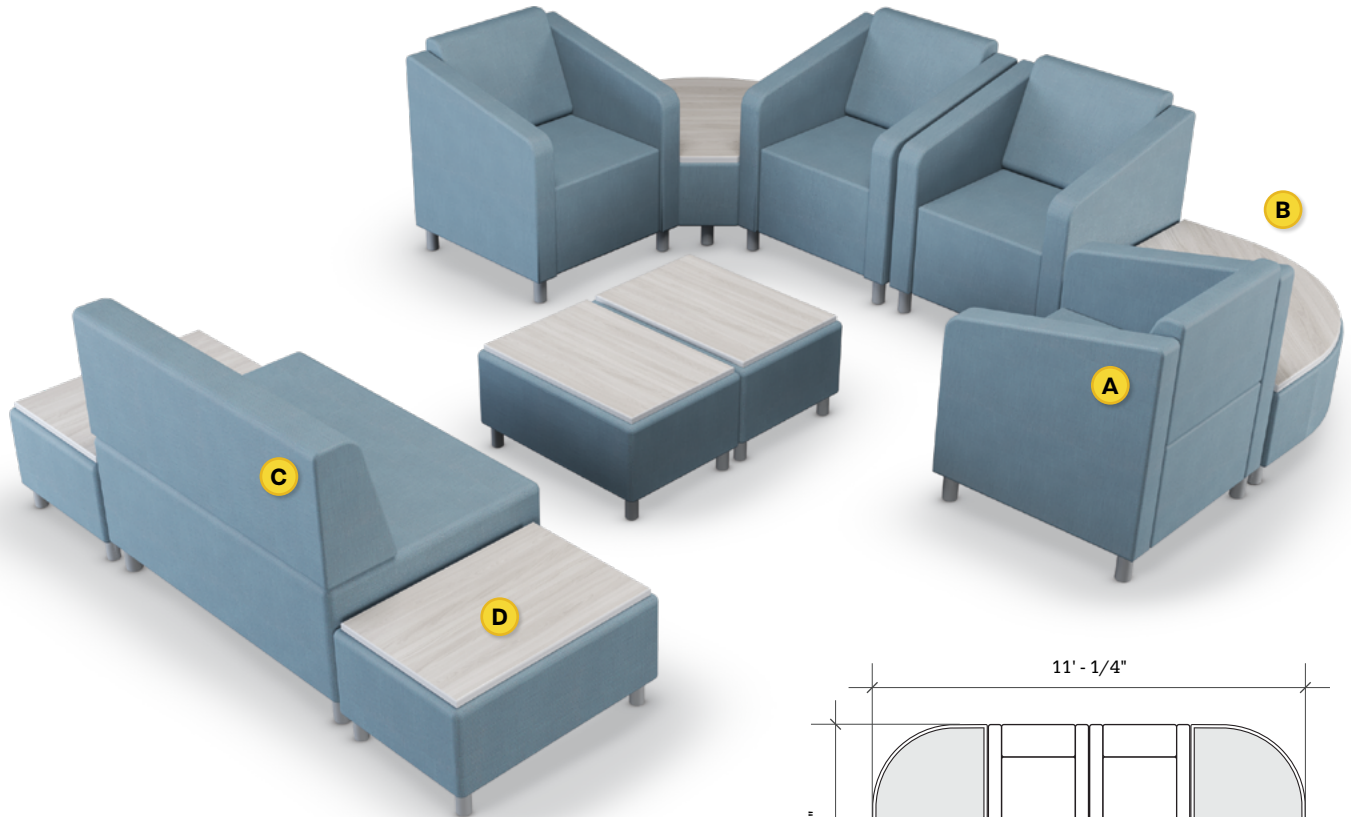

STRAIGHT + CURVED SOFT SEATING

Layout 26

- Ideal for small to medium lobbies
- Seats up to 6

Key	Qty	Part Number	Description	Dimensions
A	4	1000CLR	Chair - Both Arms	34.5"H x 30.5"W x 29.5"D
B	2	6000RBT	Corner Bench - Round - Table Top	16"H x 49"W x 34"D
C	1	2000C	Loveseat - Armless	34.5"H x 45"W x 29.5"D
D	4	1000T	Single Bench - Table Top	16"H x 22.5"W x 29.5"D