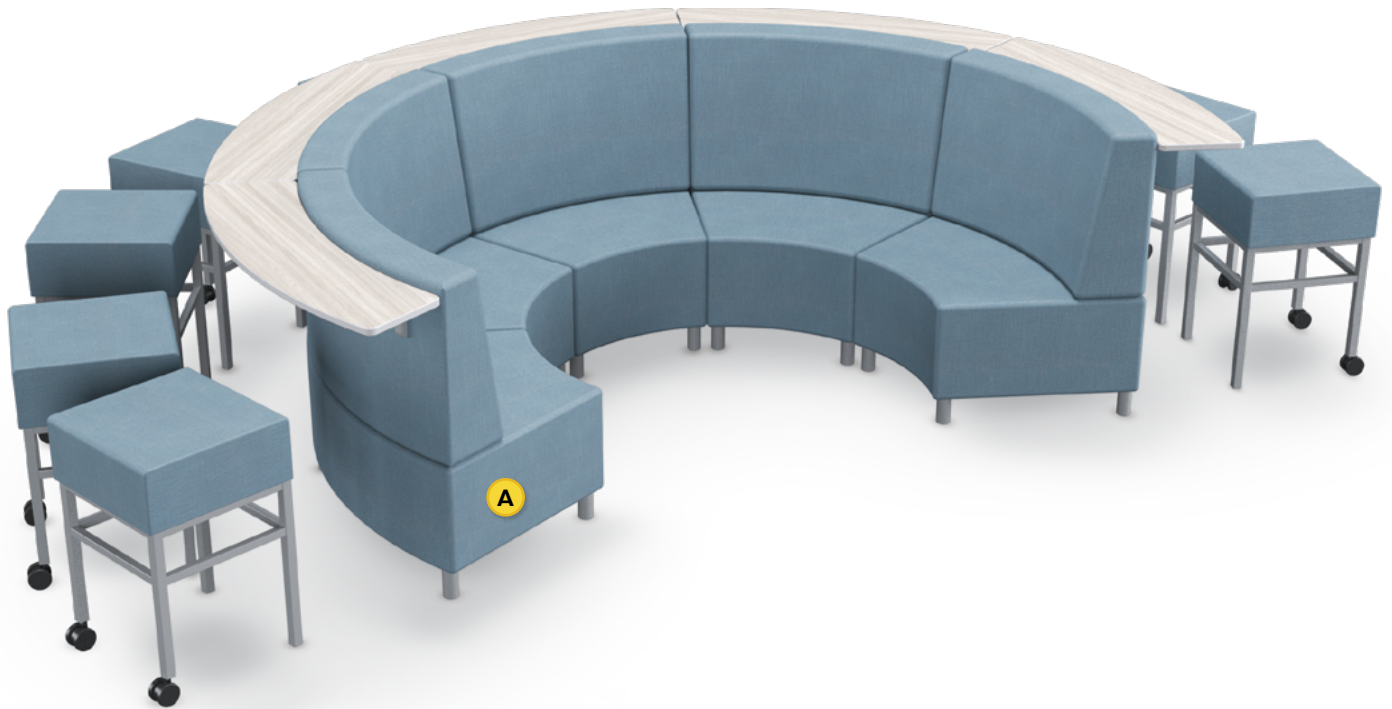

ORBIT MEDIA SPACE SOFT SEATING

Layout E

- Ideal for medium to large media spaces
- Seats up to 15

Key	Qty	Part Number	Description	Dimensions
A	5	4000CHBTS-42	Orbit 45° Wedge + 42"H back shelf	42.5"H × 52.5"W × 29.5"D