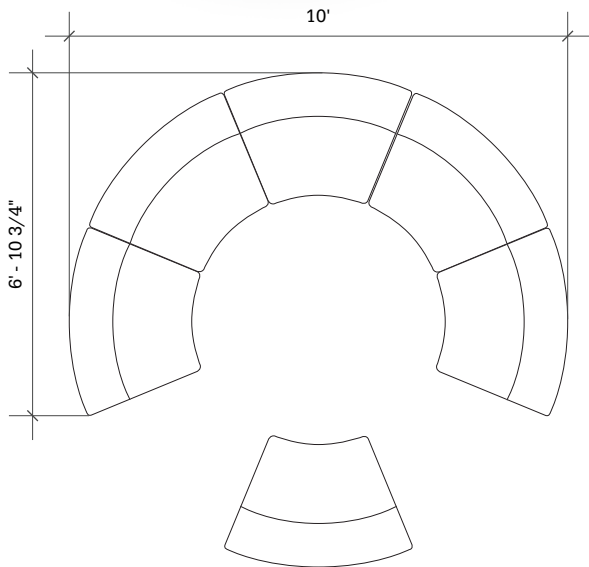

STRAIGHT + CURVED SOFT SEATING

Layout 45

- Ideal for small collaboration areas
- Seats up to 6

Key	Qty	Part Number	Description	Dimensions
A	6	4000CIB	45° Inside Wedge Chair - Armless	34.5"H × 45"W × 29.5"D