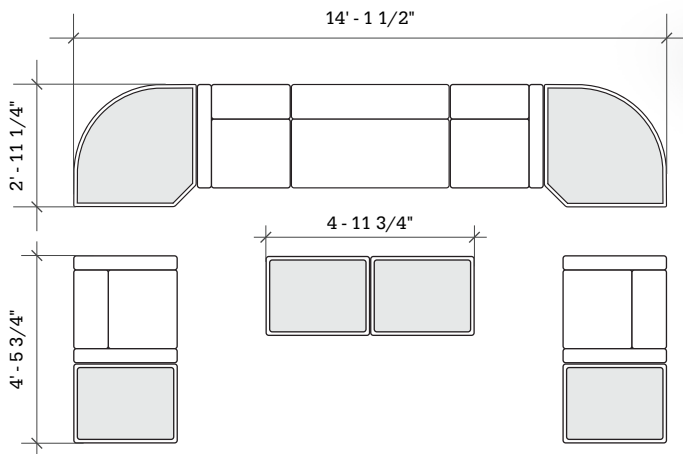

STRAIGHT + CURVED SOFT SEATING

Layout 23

- Ideal for small to medium lobbies
- Seats up to 6

Key	Qty	Part Number	Description	Dimensions
A	2	1000CLR	Chair - Both Arms	34.5"H × 30.5"W × 29.5"D
B	2	6000RBT	Corner Bench - Round - Table Top	16"H × 49"W × 34"D
C	1	1000CRH	Chair - Right Arm	34.5"H × 26.5"W × 29.5"D
D	1	2000C	Loveseat - Armless	34.5"H × 45"W × 29.5"D
E	1	1000CLH	Chair - Left Arm	34.5"H × 26.5"W × 29.5"D
F	4	1000T	Single Bench - Table Top	16"H × 22.5"W × 29.5"D