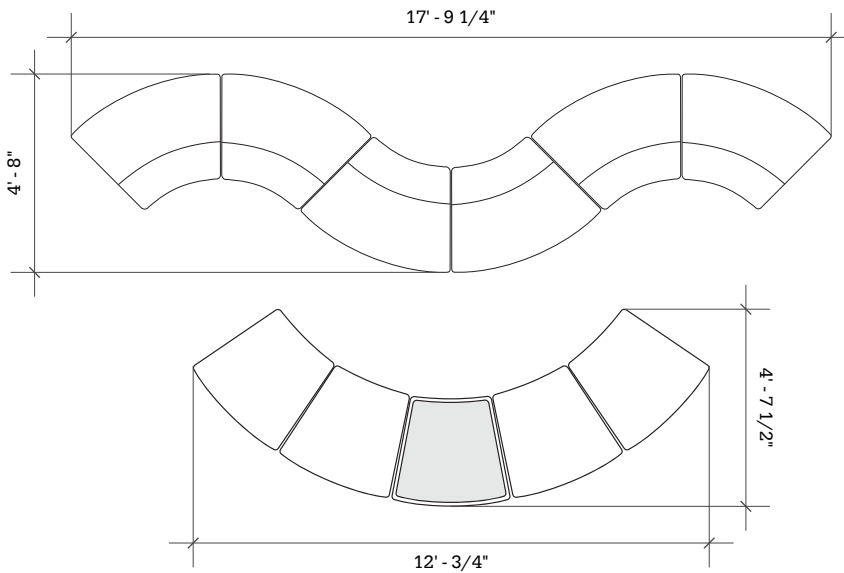

STRAIGHT + CURVED SOFT SEATING

Layout 35

- Ideal for medium to large flex spaces
- Seats up to 10

Key	Qty	Part Number	Description	Dimensions
A	6	4000COB	45° Outside Wedge Chair - Armless	34.5"H × 45"W × 29.5"D
B	4	3000B	22.5° Wedge Bench	18.5"H × 33"W × 29.5"D
C	1	3000T	22.5° Wedge Bench - Table Top	16"H × 33"W × 29.5"D