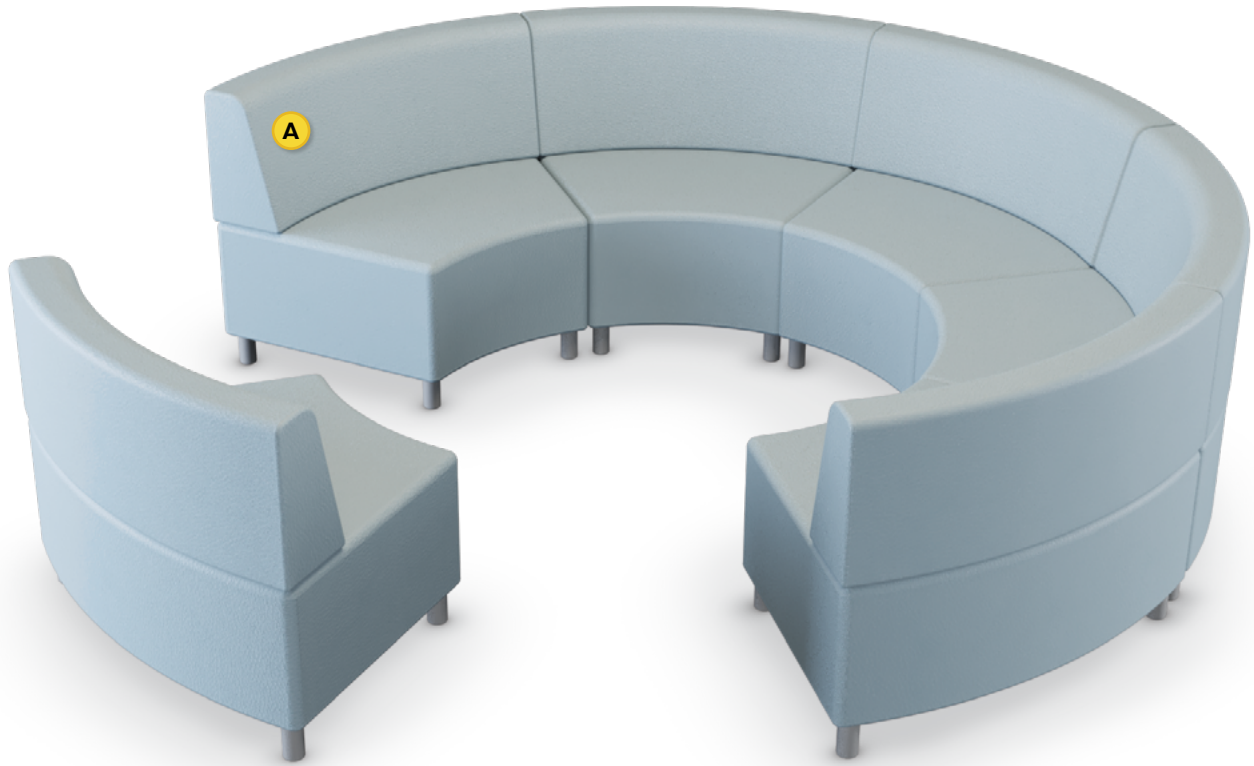

STRAIGHT + CURVED SOFT SEATING

Layout 45

- Ideal for small collaboration areas
- Seats up to 6

Key	Qty	Part Number	Description	Dimensions
A	6	4000CIB	45° Inside Wedge Chair - Armless	34.5"H × 45"W × 29.5"D