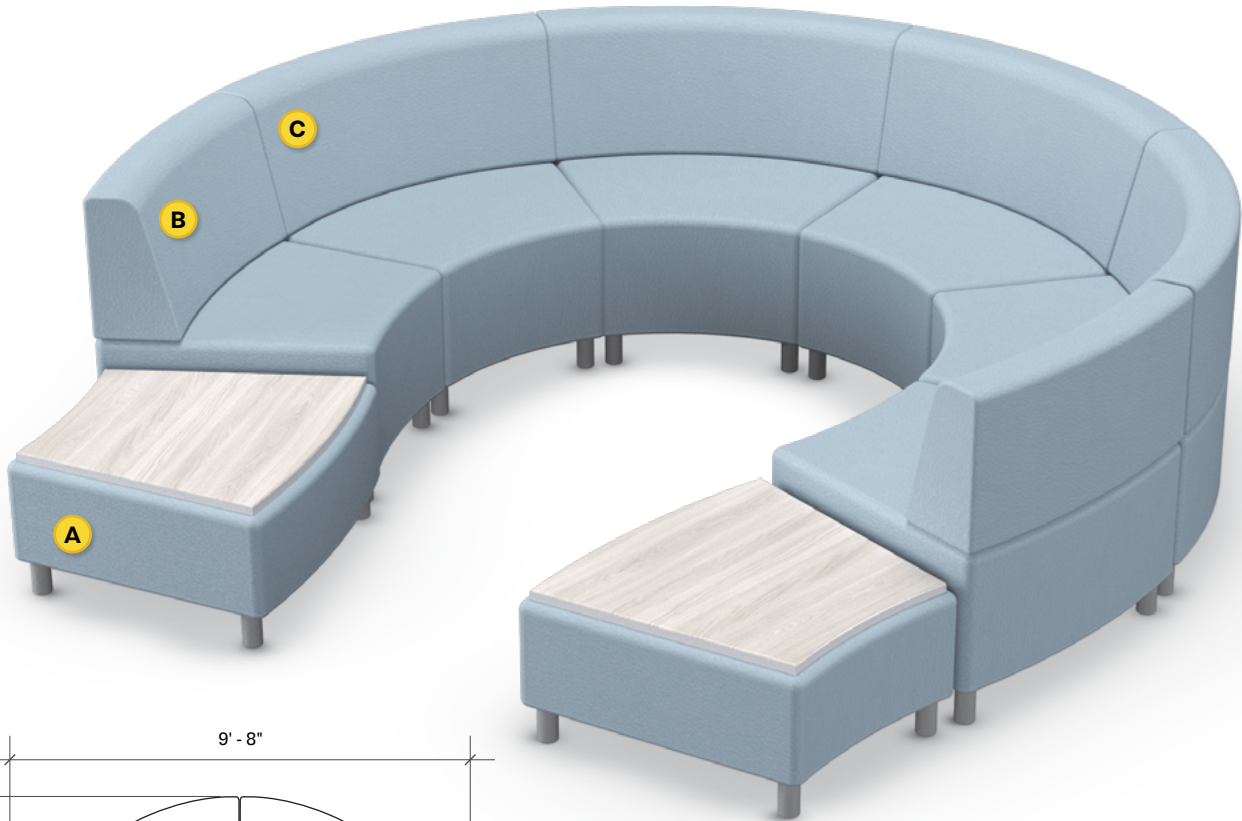

STRAIGHT + CURVED SOFT SEATING

Layout 01

- Ideal for small group collaborations
- Seats up to 6

Key	Qty	Part Number	Description	Dimensions
A	2	3000T	22.5° Wedge Bench - Table Top	16"H × 33"W × 29.5"D
B	2	3000CIB	22.5° Inside Wedge Chair - Armless	34.5"H × 33"W × 29.5"D
C	4	4000CIB	45° Inside Wedge Chair - Armless	34.5"H × 45"W × 29.5"D