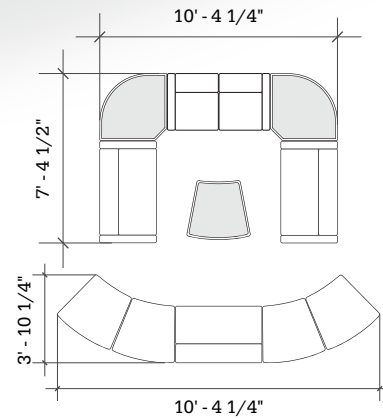

# Layout 16

- Ideal for medium to large lobbies
- Seats up to 12

Key	Qty	Part Number	Description	Dimensions
A	2	2000CLR	Loveseat - Both Arms	34.5"H x 53"W x 29.5"D
B	2	6000RBT	Corner Bench - Round - Table Top	16"H x 49"W x 34"D
C	1	1000CRH	Chair - Right Arm	34.5"H x 26.5"W x 29.5"D
D	1	2000C	Loveseat - Armless	34.5"H x 45"W x 29.5"D
E	1	1000CLH	Chair - Left Arm	34.5"H x 26.5"W x 29.5"D
F	4	3000B	22.5° Wedge Bench	18.5"H x 33"W x 29.5"D
G	1	3000T	22.5° Wedge Bench - Table Top	16"H x 33"W x 29.5"D

# Layout 17

- Ideal for medium to large lobbies
- Seats up to 12

Key	Qty	Part Number	Description	Dimensions
A	2	2000CLR	Loveseat - Both Arms	34.5"H × 53"W × 29.5"D
B	2	6000RBT	Corner Bench - Round - Table Top	16"H × 49"W × 34"D
C	1	1000CRH	Chair - Right Arm	34.5"H × 26.5"W × 29.5"D
D	1	2000C	Loveseat - Armless	34.5"H × 45"W × 29.5"D
E	1	1000CLH	Chair - Left Arm	34.5"H × 26.5"W × 29.5"D
F	4	3000B	22.5° Wedge Bench	18.5"H × 33"W × 29.5"D
G	1	3000T	22.5° Wedge Bench - Table Top	16"H × 33"W × 29.5"D

# Layout 18

- Ideal for medium to large lobbies
- Seats up to 12

Key	Qty	Part Number	Description	Dimensions
A	2	2000CLR	Loveseat - Both Arms	34.5"H × 53"W × 29.5"D
B	2	6000RBT	Corner Bench - Round - Table Top	16"H × 49"W × 34"D
C	1	1000CRH	Chair - Right Arm	34.5"H × 26.5"W × 29.5"D
D	1	2000C	Loveseat - Armless	34.5"H × 45"W × 29.5"D
E	1	1000CLH	Chair - Left Arm	34.5"H × 26.5"W × 29.5"D
F	4	3000B	22.5° Wedge Bench	18.5"H × 33"W × 29.5"D
G	1	3000T	22.5° Wedge Bench - Table Top	16"H × 33"W × 29.5"D