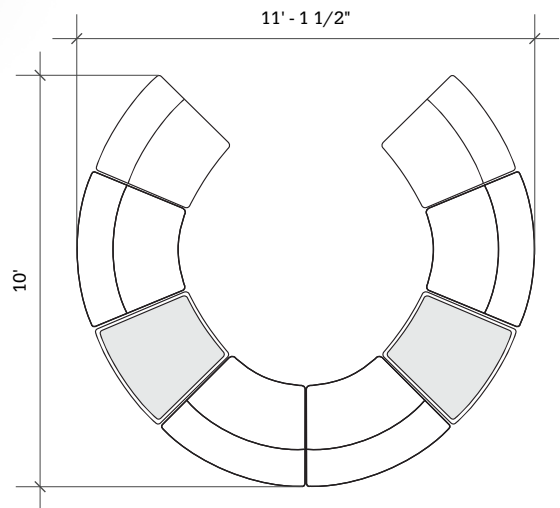

STRAIGHT + CURVED SOFT SEATING

Layout 04

- Ideal for small group collaborations
- Seats up to 6

Key	Qty	Part Number	Description	Dimensions
A	2	3000T	22.5° Wedge Bench - Table Top	16"H × 33"W × 29.5"D
B	2	3000CIB	22.5° Inside Wedge Chair - Armless	34.5"H × 33"W × 29.5"D
C	4	4000CIB	45° Inside Wedge Chair - Armless	34.5"H × 45"W × 29.5"D