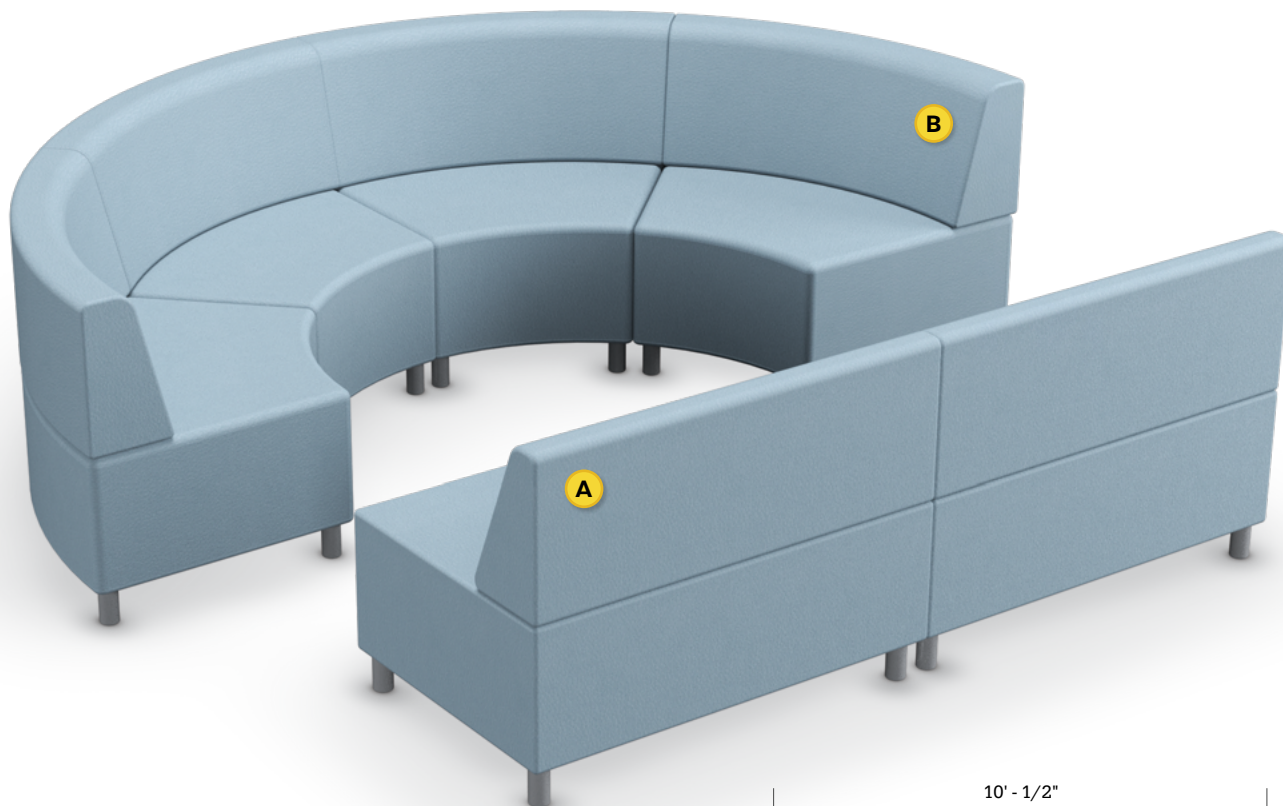

STRAIGHT + CURVED SOFT SEATING

Layout 30

- Ideal for small meeting spaces
- Seats up to 8

Key	Qty	Part Number	Description	Dimensions
A	2	2000C	Loveseat - Armless	34.5"H × 45"W × 29.5"D
B	4	4000CIB	45° Inside Wedge Chair - Armless	34.5"H × 45"W × 29.5"D