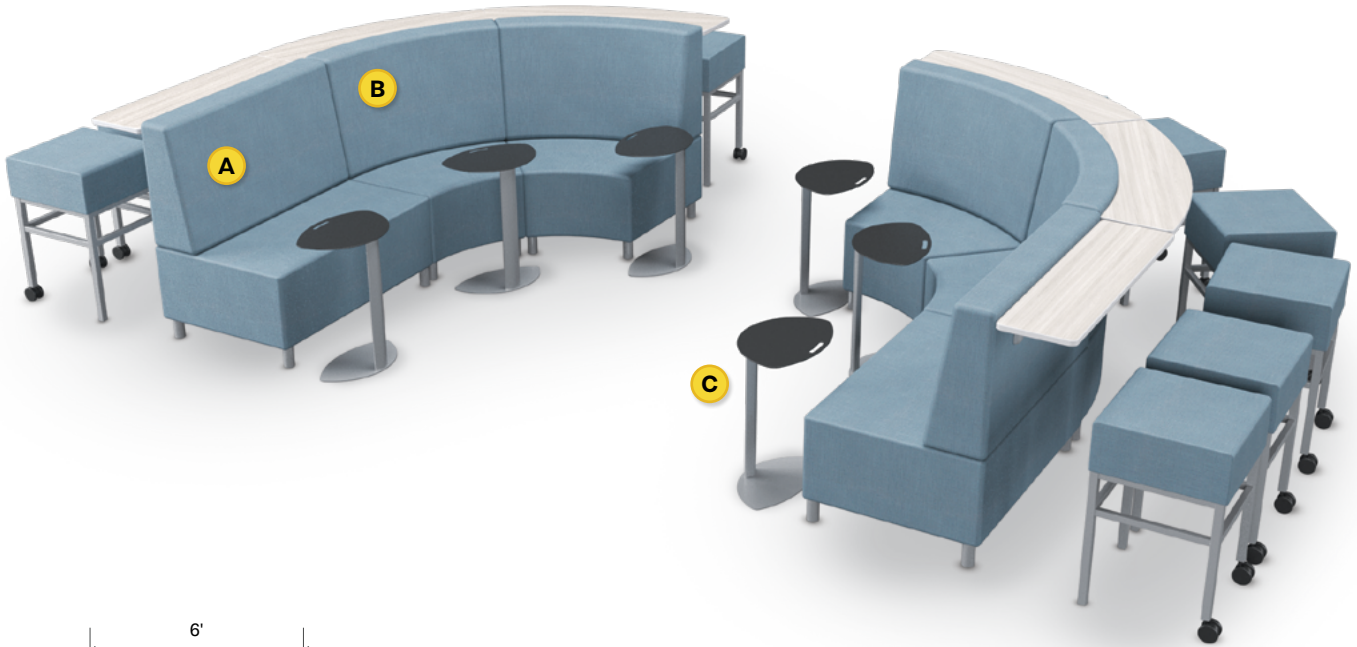

ORBIT MEDIA SPACE SOFT SEATING

Layout F

- Ideal for medium to large media spaces
- Seats up to 20

Key	Qty	Part Number	Description	Dimensions
A	2	2000CHBTS-42	Orbit Loveseat + 42"H back shelf	42.5"H × 22.5"W × 29.5"D
B	4	4000CHBTS-42	Orbit 45° Wedge + 42"H back shelf	42.5"H × 52.5"W × 29.5"D
C	6	91124	Tablet Side Table	25.8"H × 19.5"W × 13.9"D