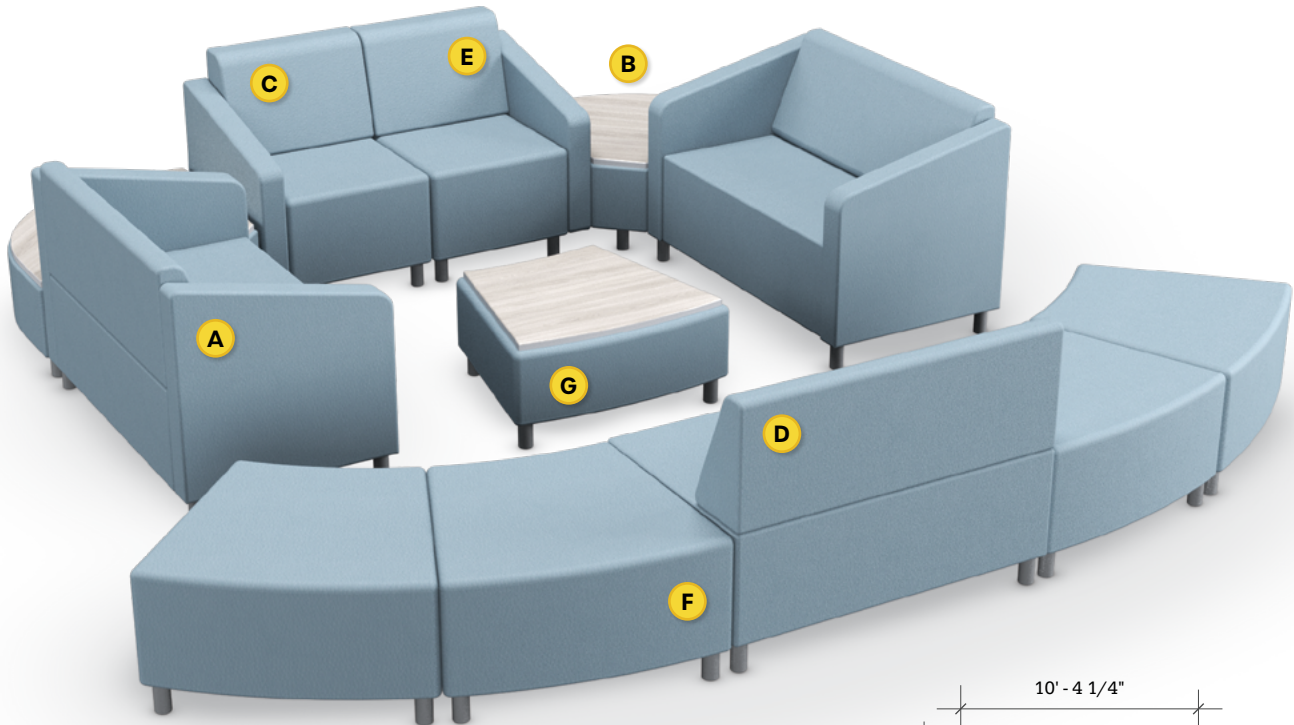

STRAIGHT + CURVED SOFT SEATING

Layout 18

- Ideal for medium to large lobbies
- Seats up to 12

Key	Qty	Part Number	Description	Dimensions
A	2	2000CLR	Loveseat - Both Arms	34.5"H × 53"W × 29.5"D
B	2	6000RBT	Corner Bench - Round - Table Top	16"H × 49"W × 34"D
C	1	1000CRH	Chair - Right Arm	34.5"H × 26.5"W × 29.5"D
D	1	2000C	Loveseat - Armless	34.5"H × 45"W × 29.5"D
E	1	1000CLH	Chair - Left Arm	34.5"H × 26.5"W × 29.5"D
F	4	3000B	22.5° Wedge Bench	18.5"H × 33"W × 29.5"D
G	1	3000T	22.5° Wedge Bench - Table Top	16"H × 33"W × 29.5"D