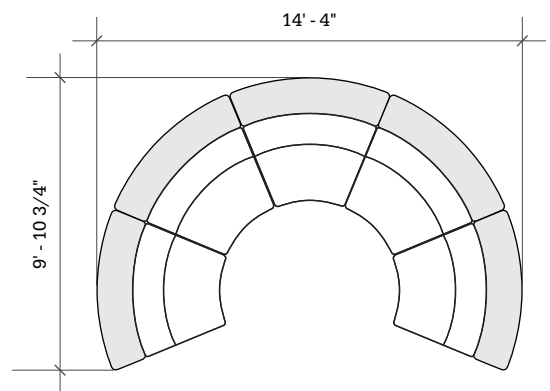

ORBIT MEDIA SPACE SOFT SEATING

Layout E

- Ideal for medium to large media spaces
- Seats up to 15

Key	Qty	Part Number	Description	Dimensions
A	5	4000CHBTS-42	Orbit 45° Wedge + 42"H back shelf	42.5"H × 52.5"W × 29.5"D