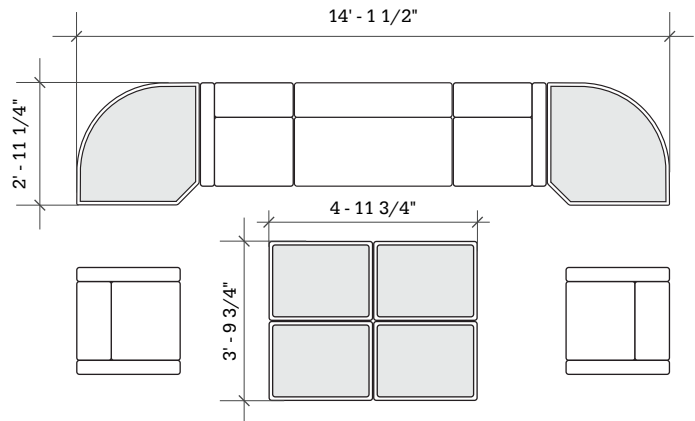

STRAIGHT + CURVED SOFT SEATING

Layout 22

- Ideal for small to medium lobbies
- Seats up to 6

Key	Qty	Part Number	Description	Dimensions
A	2	1000CLR	Chair - Both Arms	34.5"H × 30.5"W × 29.5"D
B	2	6000RBT	Corner Bench - Round - Table Top	16"H × 49"W × 34"D
C	1	1000CRH	Chair - Right Arm	34.5"H × 26.5"W × 29.5"D
D	1	2000C	Loveseat - Armless	34.5"H × 45"W × 29.5"D
E	1	1000CLH	Chair - Left Arm	34.5"H × 26.5"W × 29.5"D
F	4	1000T	Single Bench - Table Top	16"H × 22.5"W × 29.5"D