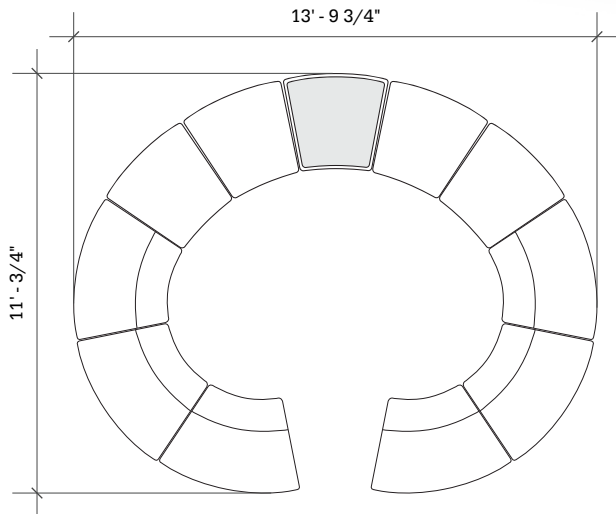

STRAIGHT + CURVED SOFT SEATING

Layout 37

- Ideal for medium to large flex spaces
- Seats up to 10

Key	Qty	Part Number	Description	Dimensions
A	6	4000COB	45° Outside Wedge Chair - Armless	34.5"H × 45"W × 29.5"D
B	4	3000B	22.5° Wedge Bench	18.5"H × 33"W × 29.5"D
C	1	3000T	22.5° Wedge Bench - Table Top	16"H × 33"W × 29.5"D