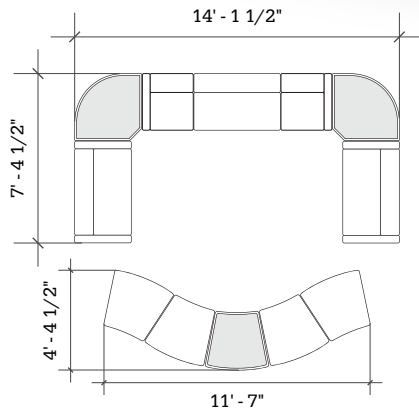

STRAIGHT + CURVED SOFT SEATING

Layout 15

- Ideal for medium to large lobbies
- Seats up to 12

Key	Qty	Part Number	Description	Dimensions
A	2	2000CLR	Loveseat - Both Arms	34.5"H × 53"W × 29.5"D
B	2	6000RBT	Corner Bench - Round - Table Top	16"H × 49"W × 34"D
C	1	1000CRH	Chair - Right Arm	34.5"H × 26.5"W × 29.5"D
D	1	2000C	Loveseat - Armless	34.5"H × 45"W × 29.5"D
E	1	1000CLH	Chair - Left Arm	34.5"H × 26.5"W × 29.5"D
F	4	3000B	22.5° Wedge Bench	18.5"H × 33"W × 29.5"D
G	1	3000T	22.5° Wedge Bench - Table Top	16"H × 33"W × 29.5"D