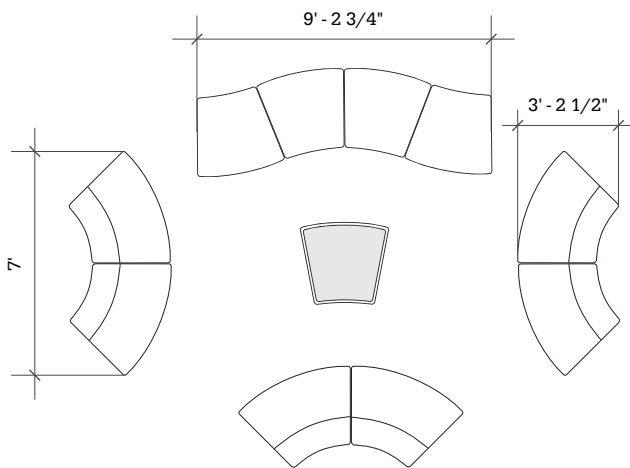

STRAIGHT + CURVED SOFT SEATING

Layout 39

- Ideal for medium to large flex spaces
- Seats up to 10

Key	Qty	Part Number	Description	Dimensions
A	6	4000COB	45° Outside Wedge Chair - Armless	34.5"H × 45"W × 29.5"D
B	4	3000B	22.5° Wedge Bench	18.5"H × 33"W × 29.5"D
C	1	3000T	22.5° Wedge Bench - Table Top	16"H × 33"W × 29.5"D