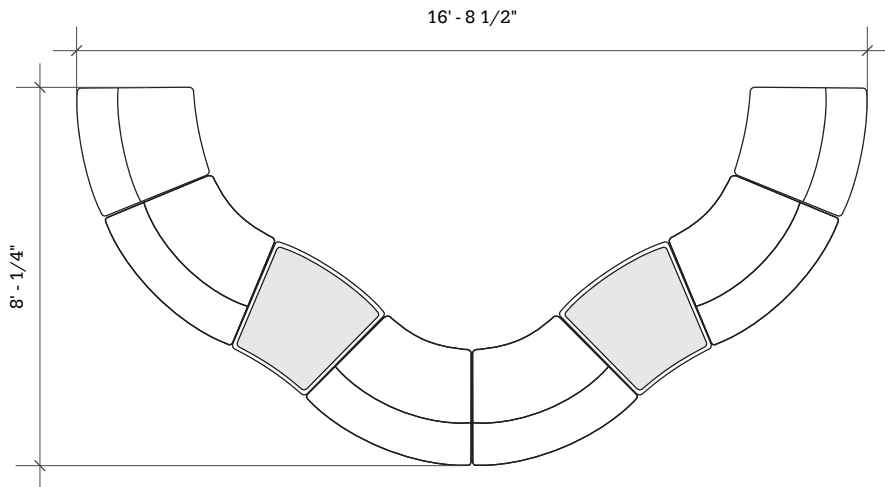

STRAIGHT + CURVED SOFT SEATING

Layout 03

- Ideal for small group collaborations
- Seats up to 6

Key	Qty	Part Number	Description	Dimensions
A	2	3000T	22.5° Wedge Bench - Table Top	16"H × 33"W × 29.5"D
B	2	3000CIB	22.5° Inside Wedge Chair - Armless	34.5"H × 33"W × 29.5"D
C	4	4000CIB	45° Inside Wedge Chair - Armless	34.5"H × 45"W × 29.5"D