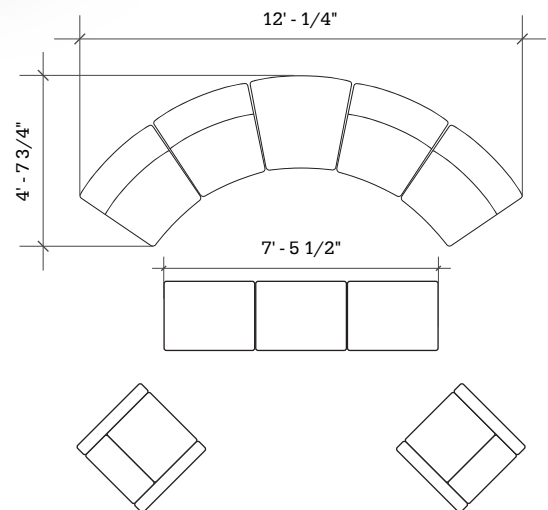

STRAIGHT + CURVED SOFT SEATING

Layout 08

- Ideal for small to medium lobbies
- Seats up to 6

Key	Qty	Part Number	Description	Dimensions
A	2	1000CLR	Chair - Both Arms	34.5"H × 30.5"W × 29.5"D
B	3	1000B	Single Bench	16"H × 22.5"W × 29.5"D
C	4	3000CIB	22.5° Inside Wedge Chair - Armless	34.5"H × 33"W × 29.5"D
D	1	3000B	22.5° Wedge Bench	16"H × 33"W × 29.5"D