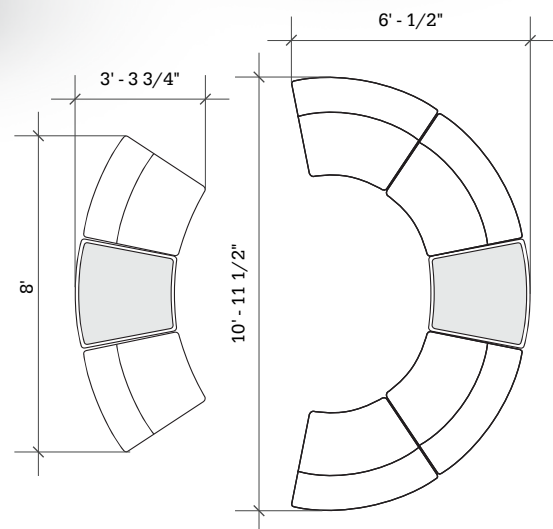

STRAIGHT + CURVED SOFT SEATING

Layout 06

- Ideal for small group collaborations
- Seats up to 6

Key	Qty	Part Number	Description	Dimensions
A	2	3000T	22.5° Wedge Bench - Table Top	16"H × 33"W × 29.5"D
B	2	3000CIB	22.5° Inside Wedge Chair - Armless	34.5"H × 33"W × 29.5"D
C	4	4000CIB	45° Inside Wedge Chair - Armless	34.5"H × 45"W × 29.5"D