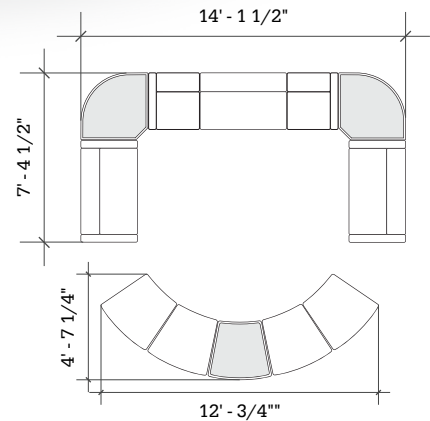

STRAIGHT + CURVED SOFT SEATING

Layout 20

- Ideal for medium to large lobbies
- Seats up to 12

Key	Qty	Part Number	Description	Dimensions
A	2	2000CLR	Loveseat - Both Arms	34.5"H × 53"W × 29.5"D
B	2	6000RBT	Corner Bench - Round - Table Top	16"H × 49"W × 34"D
C	1	1000CRH	Chair - Right Arm	34.5"H × 26.5"W × 29.5"D
D	1	2000C	Loveseat - Armless	34.5"H × 45"W × 29.5"D
E	1	1000CLH	Chair - Left Arm	34.5"H × 26.5"W × 29.5"D
F	4	3000B	22.5° Wedge Bench	18.5"H × 33"W × 29.5"D
G	1	3000T	22.5° Wedge Bench - Table Top	16"H × 33"W × 29.5"D