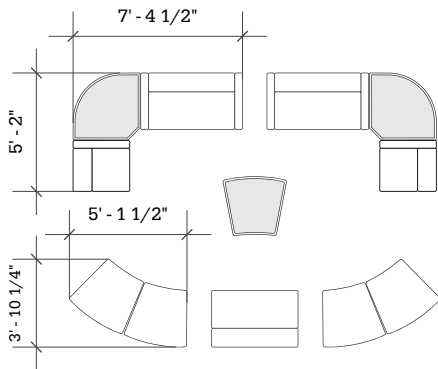

STRAIGHT + CURVED SOFT SEATING

Layout 21

- Ideal for medium to large lobbies
- Seats up to 12

Key	Qty	Part Number	Description	Dimensions
A	2	2000CLR	Loveseat - Both Arms	34.5"H x 53"W x 29.5"D
B	2	6000RBT	Corner Bench - Round - Table Top	16"H x 49"W x 34"D
C	1	1000CRH	Chair - Right Arm	34.5"H x 26.5"W x 29.5"D
D	1	2000C	Loveseat - Armless	34.5"H x 45"W x 29.5"D
E	1	1000CLH	Chair - Left Arm	34.5"H x 26.5"W x 29.5"D
F	4	3000B	22.5° Wedge Bench	18.5"H x 33"W x 29.5"D
G	1	3000T	22.5° Wedge Bench - Table Top	16"H x 33"W x 29.5"D