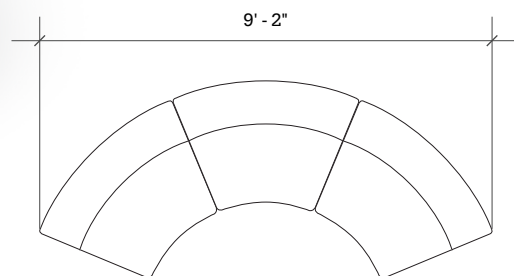

STRAIGHT + CURVED SOFT SEATING

Layout 44

- Ideal for small collaboration areas
- Seats up to 6

Key	Qty	Part Number	Description	Dimensions
A	6	4000CIB	45° Inside Wedge Chair - Armless	34.5\"H × 45\"W × 29.5\"D