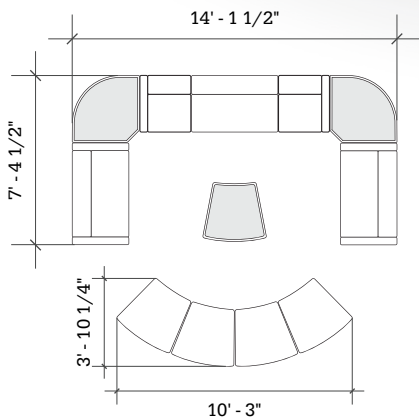

STRAIGHT + CURVED SOFT SEATING

Layout 17

- Ideal for medium to large lobbies
- Seats up to 12

Key	Qty	Part Number	Description	Dimensions
A	2	2000CLR	Loveseat - Both Arms	34.5"H × 53"W × 29.5"D
B	2	6000RBT	Corner Bench - Round - Table Top	16"H × 49"W × 34"D
C	1	1000CRH	Chair - Right Arm	34.5"H × 26.5"W × 29.5"D
D	1	2000C	Loveseat - Armless	34.5"H × 45"W × 29.5"D
E	1	1000CLH	Chair - Left Arm	34.5"H × 26.5"W × 29.5"D
F	4	3000B	22.5° Wedge Bench	18.5"H × 33"W × 29.5"D
G	1	3000T	22.5° Wedge Bench - Table Top	16"H × 33"W × 29.5"D