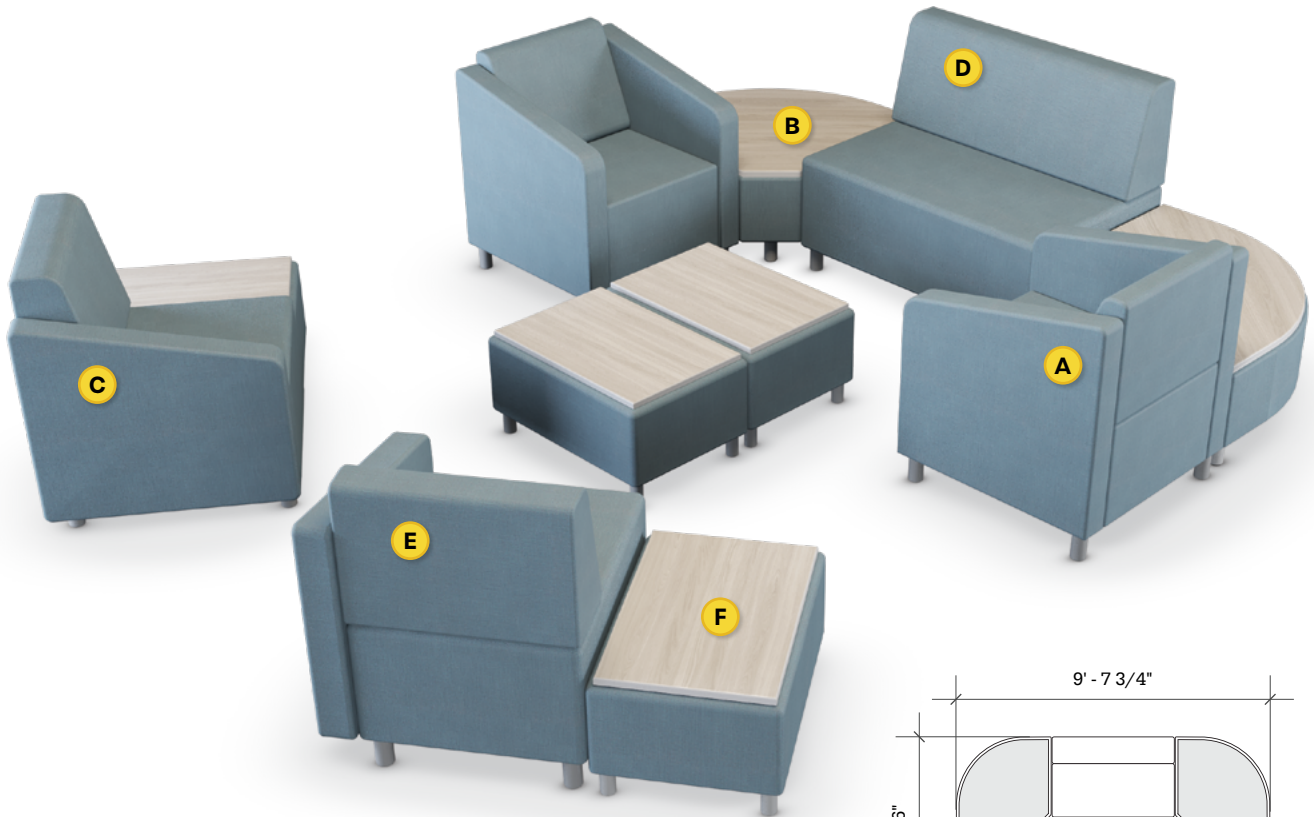

STRAIGHT + CURVED SOFT SEATING

Layout 24

- Ideal for small to medium lobbies
- Seats up to 6

Key	Qty	Part Number	Description	Dimensions
A	2	1000CLR	Chair - Both Arms	34.5"H x 30.5"W x 29.5"D
B	2	6000RBT	Corner Bench - Round - Table Top	16"H x 49"W x 34"D
C	1	1000CRH	Chair - Right Arm	34.5"H x 26.5"W x 29.5"D
D	1	2000C	Loveseat - Armless	34.5"H x 45"W x 29.5"D
E	1	1000CLH	Chair - Left Arm	34.5"H x 26.5"W x 29.5"D
F	4	1000T	Single Bench - Table Top	16"H x 22.5"W x 29.5"D