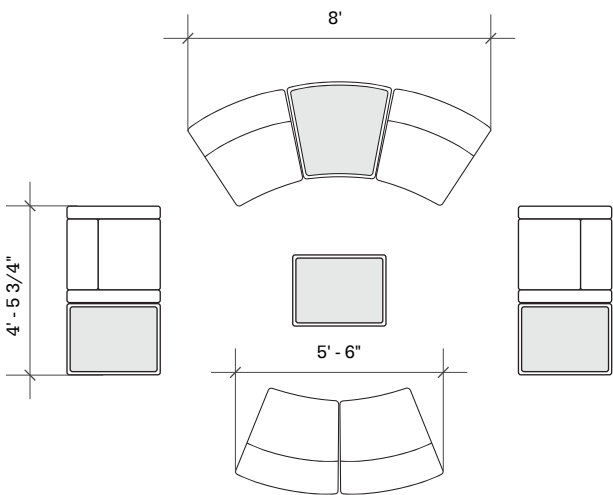

# Layout 08

- Ideal for small to medium lobbies
- Seats up to 6

Key	Qty	Part Number	Description	Dimensions
A	2	1000CLR	Chair - Both Arms	34.5"H × 30.5"W × 29.5"D
B	3	1000B	Single Bench	16"H × 22.5"W × 29.5"D
C	4	3000CIB	22.5° Inside Wedge Chair - Armless	34.5"H × 33"W × 29.5"D
D	1	3000B	22.5° Wedge Bench	16"H × 33"W × 29.5"D

# Layout 09

- Ideal for small to medium lobbies
- Seats up to 6

Key	Qty	Part Number	Description	Dimensions
A	2	1000CLR	Chair - Both Arms	34.5"H × 30.5"W × 29.5"D
B	3	1000T	Single Bench - Table Top	16"H × 22.5"W × 29.5"D
C	4	3000CIB	22.5° Inside Wedge Chair - Armless	34.5"H × 33"W × 29.5"D
D	1	3000T	22.5° Wedge Bench - Table Top	16"H × 33"W × 29.5"D