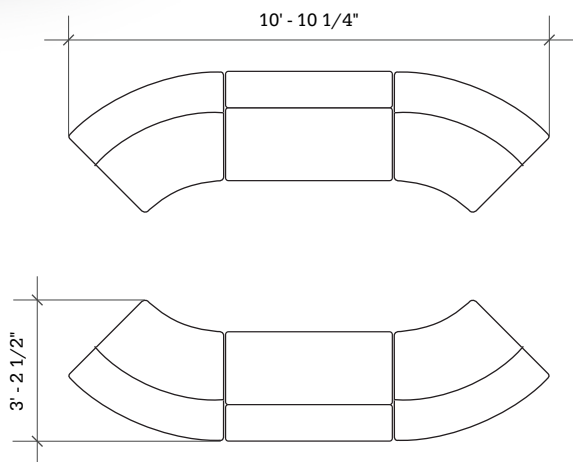

STRAIGHT + CURVED SOFT SEATING

Layout 32

- Ideal for small meeting spaces
- Seats up to 8

Key	Qty	Part Number	Description	Dimensions
A	2	2000C	Loveseat - Armless	34.5"H × 45"W × 29.5"D
B	4	4000CIB	45° Inside Wedge Chair - Armless	34.5"H × 45"W × 29.5"D