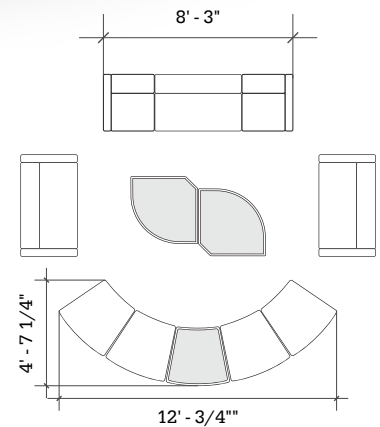

STRAIGHT + CURVED SOFT SEATING

Layout 16

- Ideal for medium to large lobbies
- Seats up to 12

Key	Qty	Part Number	Description	Dimensions
A	2	2000CLR	Loveseat - Both Arms	34.5"H x 53"W x 29.5"D
B	2	6000RBT	Corner Bench - Round - Table Top	16"H x 49"W x 34"D
C	1	1000CRH	Chair - Right Arm	34.5"H x 26.5"W x 29.5"D
D	1	2000C	Loveseat - Armless	34.5"H x 45"W x 29.5"D
E	1	1000CLH	Chair - Left Arm	34.5"H x 26.5"W x 29.5"D
F	4	3000B	22.5° Wedge Bench	18.5"H x 33"W x 29.5"D
G	1	3000T	22.5° Wedge Bench - Table Top	16"H x 33"W x 29.5"D