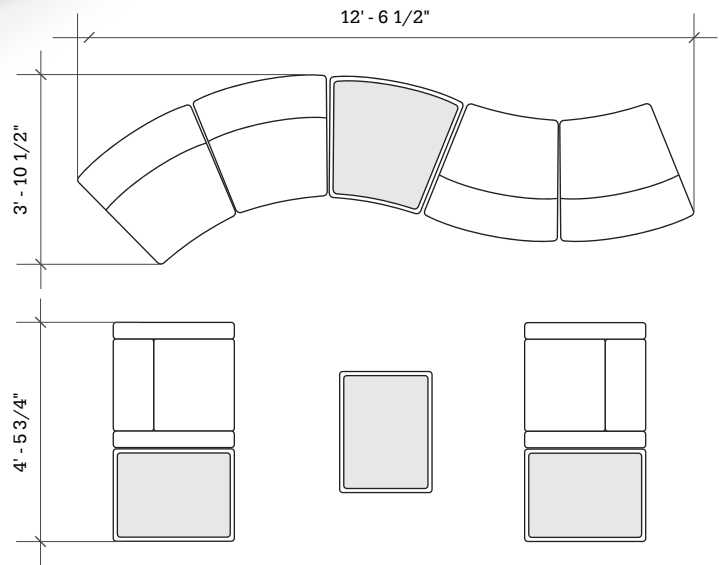

STRAIGHT + CURVED SOFT SEATING

Layout 12

- Ideal for small to medium lobbies
- Seats up to 6

Key	Qty	Part Number	Description	Dimensions
A	2	1000CLR	Chair - Both Arms	34.5"H x 30.5"W x 29.5"D
B	3	1000T	Single Bench - Table Top	16"H x 22.5"W x 29.5"D
C	4	3000CIB	22.5° Inside Wedge Chair - Armless	34.5"H x 33"W x 29.5"D
D	1	3000T	22.5° Wedge Bench - Table Top	16"H x 33"W x 29.5"D