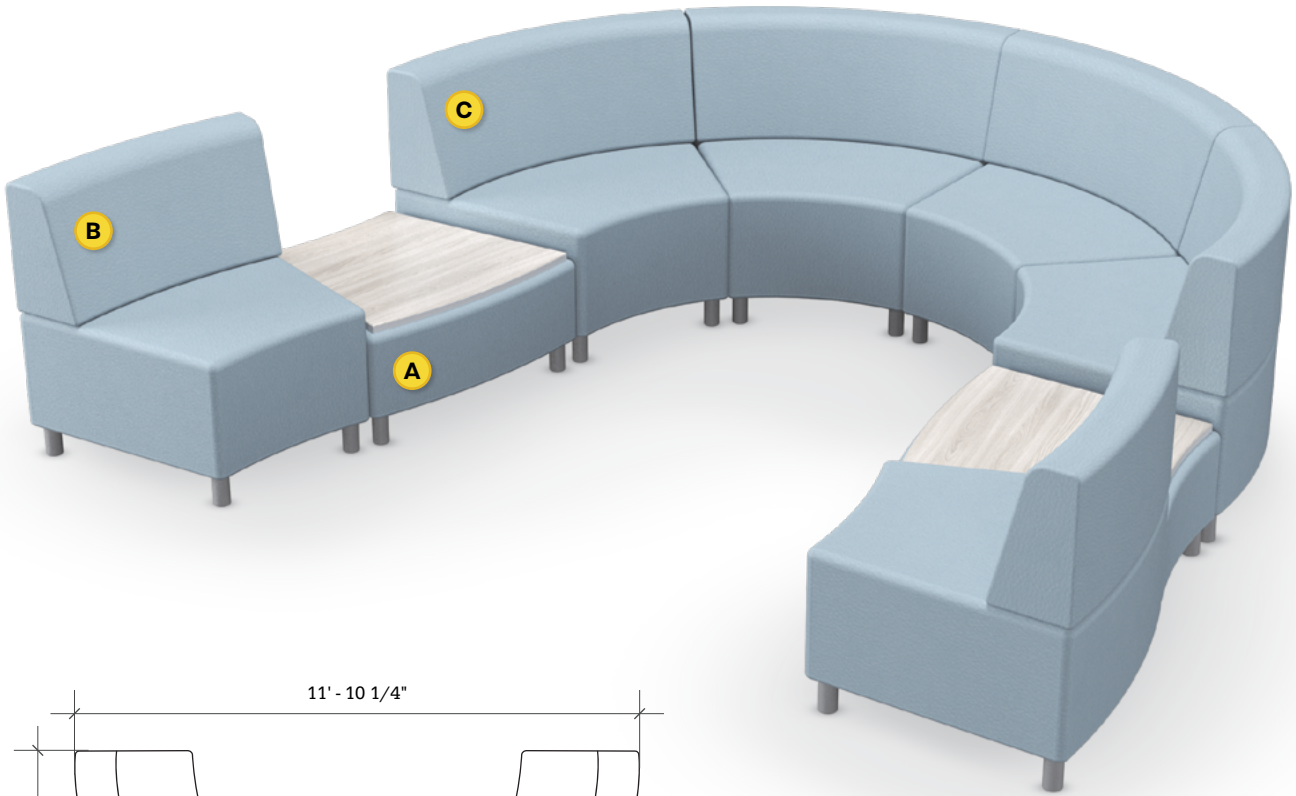

STRAIGHT + CURVED SOFT SEATING

Layout 07

- Ideal for small group collaborations
- Seats up to 6

Key	Qty	Part Number	Description	Dimensions
A	2	3000T	22.5° Wedge Bench - Table Top	16"H × 33"W × 29.5"D
B	2	3000CIB	22.5° Inside Wedge Chair - Armless	34.5"H × 33"W × 29.5"D
C	4	4000CIB	45° Inside Wedge Chair - Armless	34.5"H × 45"W × 29.5"D