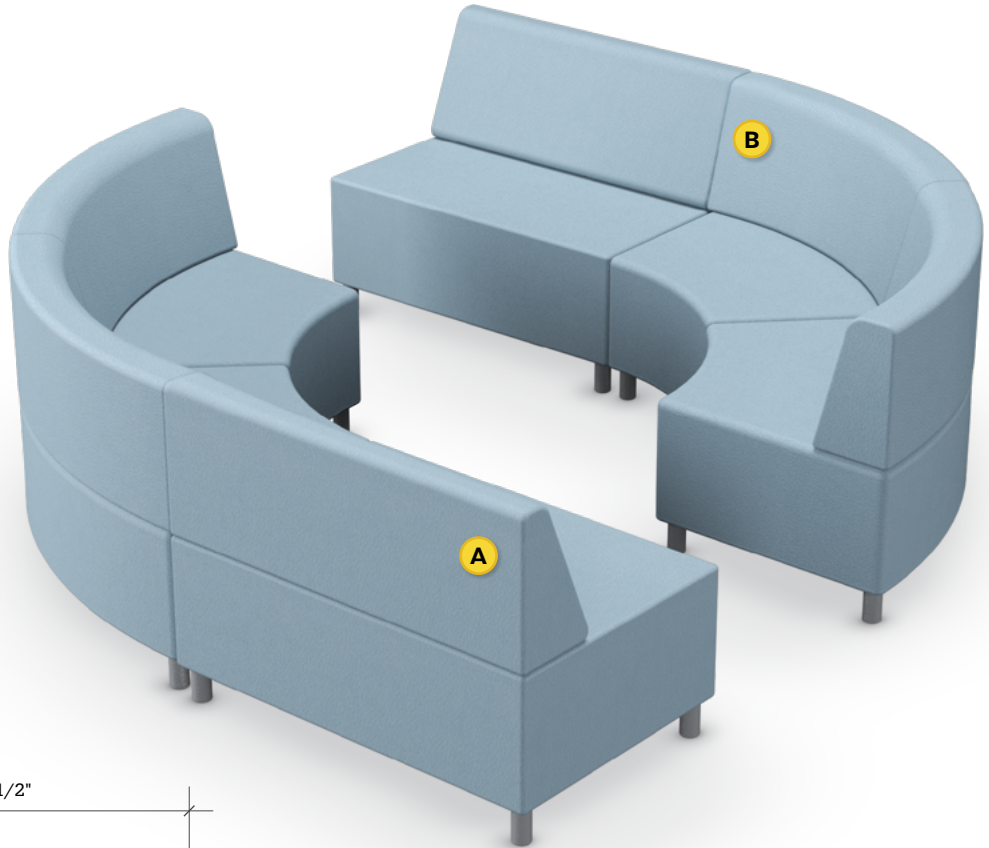

STRAIGHT + CURVED SOFT SEATING

Layout 31

- Ideal for small meeting spaces
- Seats up to 8

Key	Qty	Part Number	Description	Dimensions
A	2	2000C	Loveseat - Armless	34.5"H x 45"W x 29.5"D
B	4	4000CIB	45° Inside Wedge Chair - Armless	34.5"H x 45"W x 29.5"D