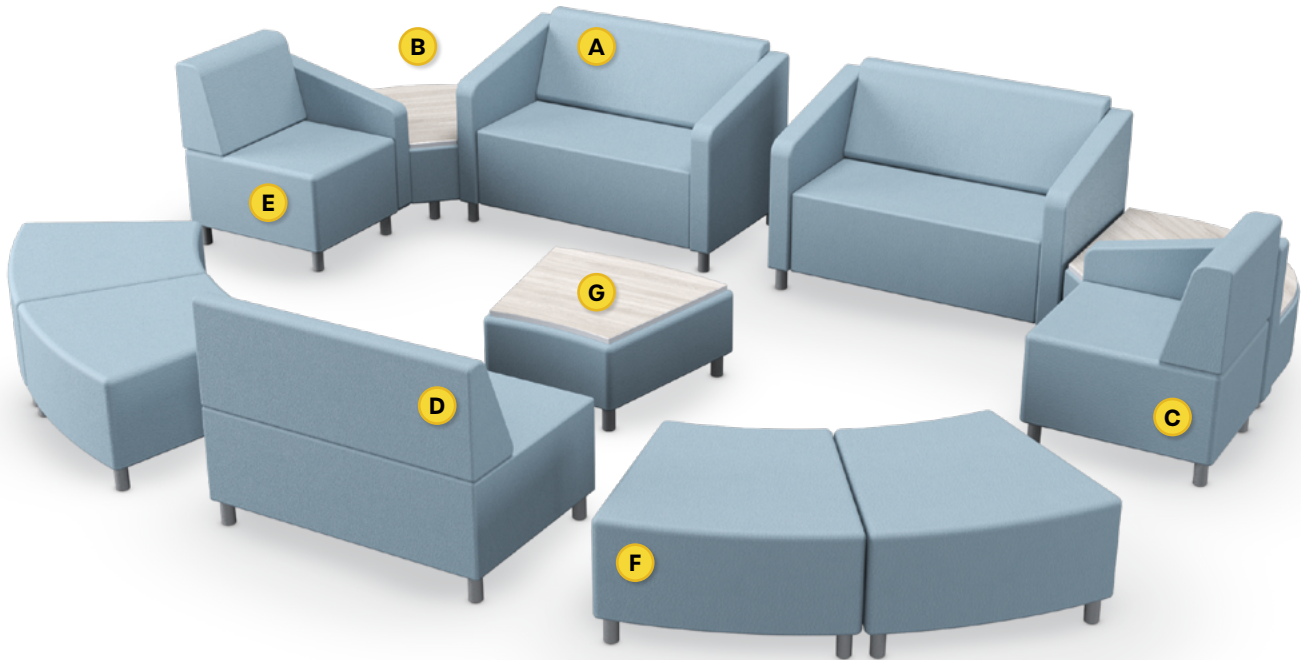

STRAIGHT + CURVED SOFT SEATING

Layout 21

- Ideal for medium to large lobbies
- Seats up to 12

Key	Qty	Part Number	Description	Dimensions
A	2	2000CLR	Loveseat - Both Arms	34.5"H x 53"W x 29.5"D
B	2	6000RBT	Corner Bench - Round - Table Top	16"H x 49"W x 34"D
C	1	1000CRH	Chair - Right Arm	34.5"H x 26.5"W x 29.5"D
D	1	2000C	Loveseat - Armless	34.5"H x 45"W x 29.5"D
E	1	1000CLH	Chair - Left Arm	34.5"H x 26.5"W x 29.5"D
F	4	3000B	22.5° Wedge Bench	18.5"H x 33"W x 29.5"D
G	1	3000T	22.5° Wedge Bench - Table Top	16"H x 33"W x 29.5"D