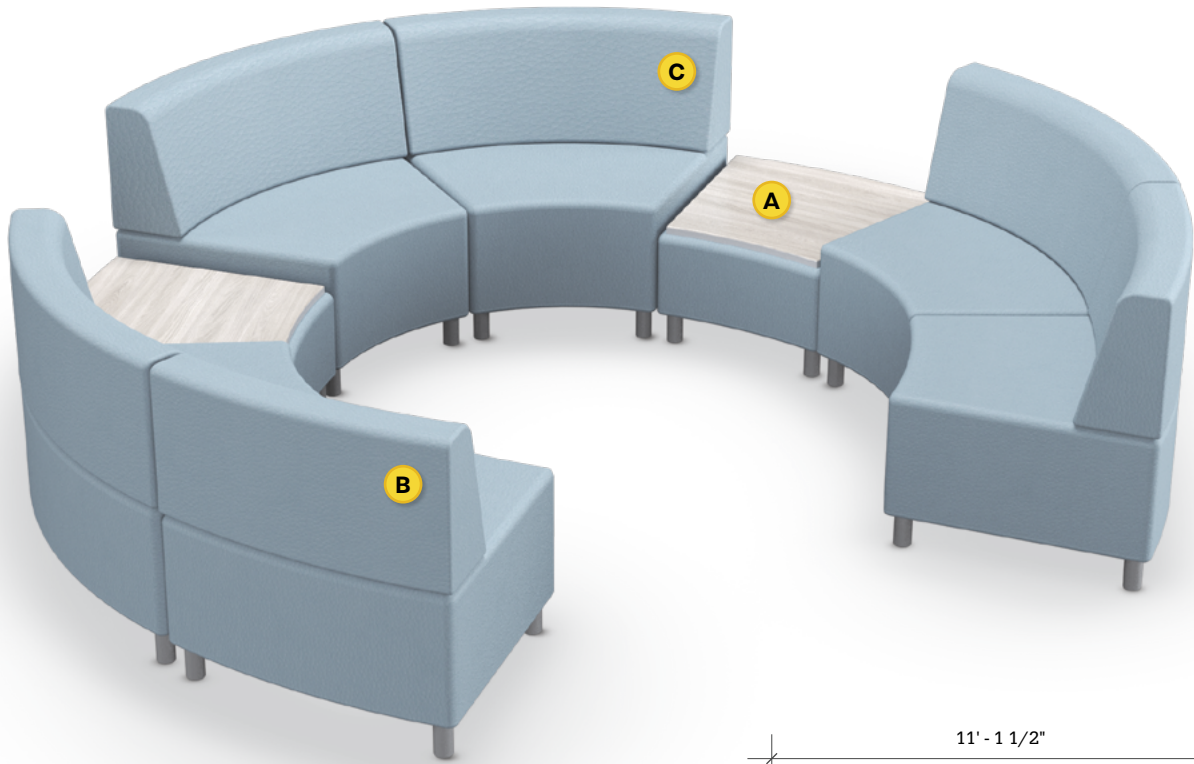

STRAIGHT + CURVED SOFT SEATING

Layout 04

- Ideal for small group collaborations
- Seats up to 6

Key	Qty	Part Number	Description	Dimensions
A	2	3000T	22.5° Wedge Bench - Table Top	16"H × 33"W × 29.5"D
B	2	3000CIB	22.5° Inside Wedge Chair - Armless	34.5"H × 33"W × 29.5"D
C	4	4000CIB	45° Inside Wedge Chair - Armless	34.5"H × 45"W × 29.5"D