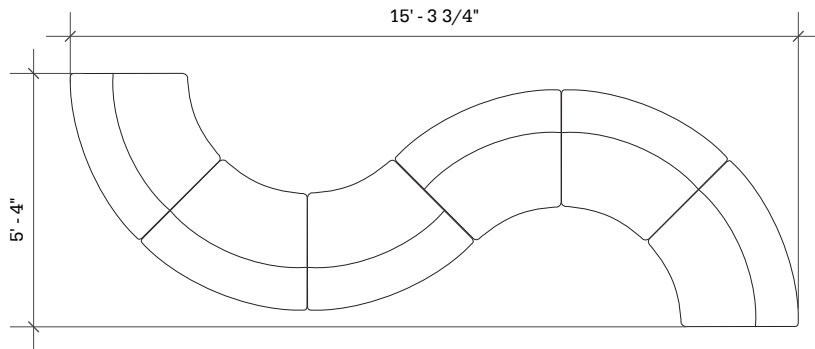

STRAIGHT + CURVED SOFT SEATING

Layout 41

- Ideal for small collaboration areas
- Seats up to 6

Key	Qty	Part Number	Description	Dimensions
A	6	4000CIB	45° Inside Wedge Chair - Armless	34.5"H × 45"W × 29.5"D