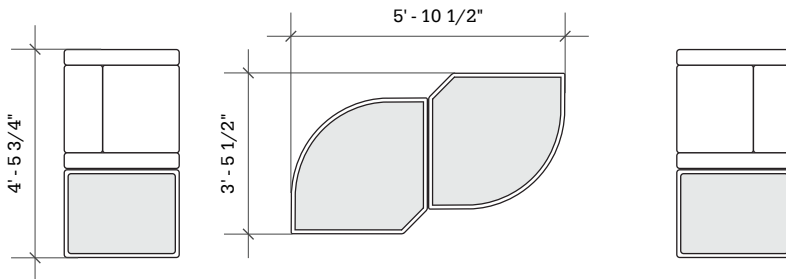

STRAIGHT + CURVED SOFT SEATING

Layout 25

- Ideal for small to medium lobbies
- Seats up to 6

Key	Qty	Part Number	Description	Dimensions
A	2	1000CLR	Chair - Both Arms	34.5\"H × 30.5\"W × 29.5\"D
B	2	6000RBT	Corner Bench - Round - Table Top	16\"H × 49\"W × 34\"D
C	1	1000CRH	Chair - Right Arm	34.5\"H × 26.5\"W × 29.5\"D
D	1	2000C	Loveseat - Armless	34.5\"H × 45\"W × 29.5\"D
E	1	1000CLH	Chair - Left Arm	34.5\"H × 26.5\"W × 29.5\"D
F	4	1000T	Single Bench - Table Top	16\"H × 22.5\"W × 29.5\"D