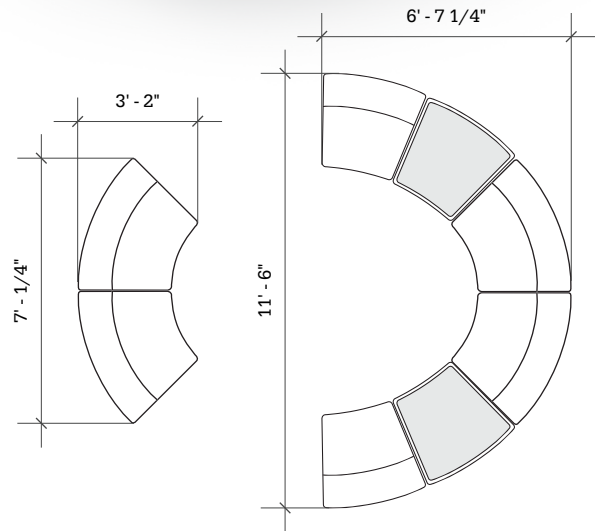

STRAIGHT + CURVED SOFT SEATING

Layout 02

- Ideal for small group collaborations
- Seats up to 6

Key	Qty	Part Number	Description	Dimensions
A	2	3000T	22.5° Wedge Bench - Table Top	16"H x 33"W x 29.5"D
B	2	3000CIB	22.5° Inside Wedge Chair - Armless	34.5"H x 33"W x 29.5"D
C	4	4000CIB	45° Inside Wedge Chair - Armless	34.5"H x 45"W x 29.5"D