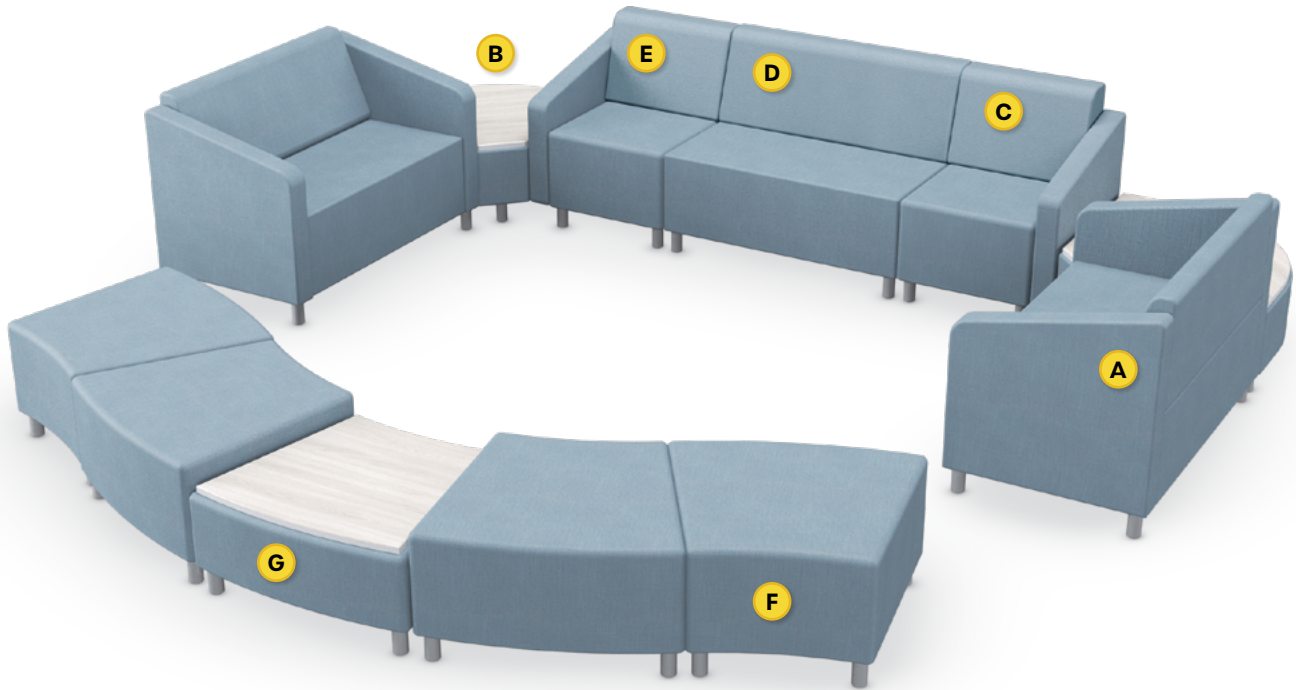

STRAIGHT + CURVED SOFT SEATING

Layout 15

- Ideal for medium to large lobbies
- Seats up to 12

Key	Qty	Part Number	Description	Dimensions
A	2	2000CLR	Loveseat - Both Arms	34.5"H × 53"W × 29.5"D
B	2	6000RBT	Corner Bench - Round - Table Top	16"H × 49"W × 34"D
C	1	1000CRH	Chair - Right Arm	34.5"H × 26.5"W × 29.5"D
D	1	2000C	Loveseat - Armless	34.5"H × 45"W × 29.5"D
E	1	1000CLH	Chair - Left Arm	34.5"H × 26.5"W × 29.5"D
F	4	3000B	22.5° Wedge Bench	18.5"H × 33"W × 29.5"D
G	1	3000T	22.5° Wedge Bench - Table Top	16"H × 33"W × 29.5"D