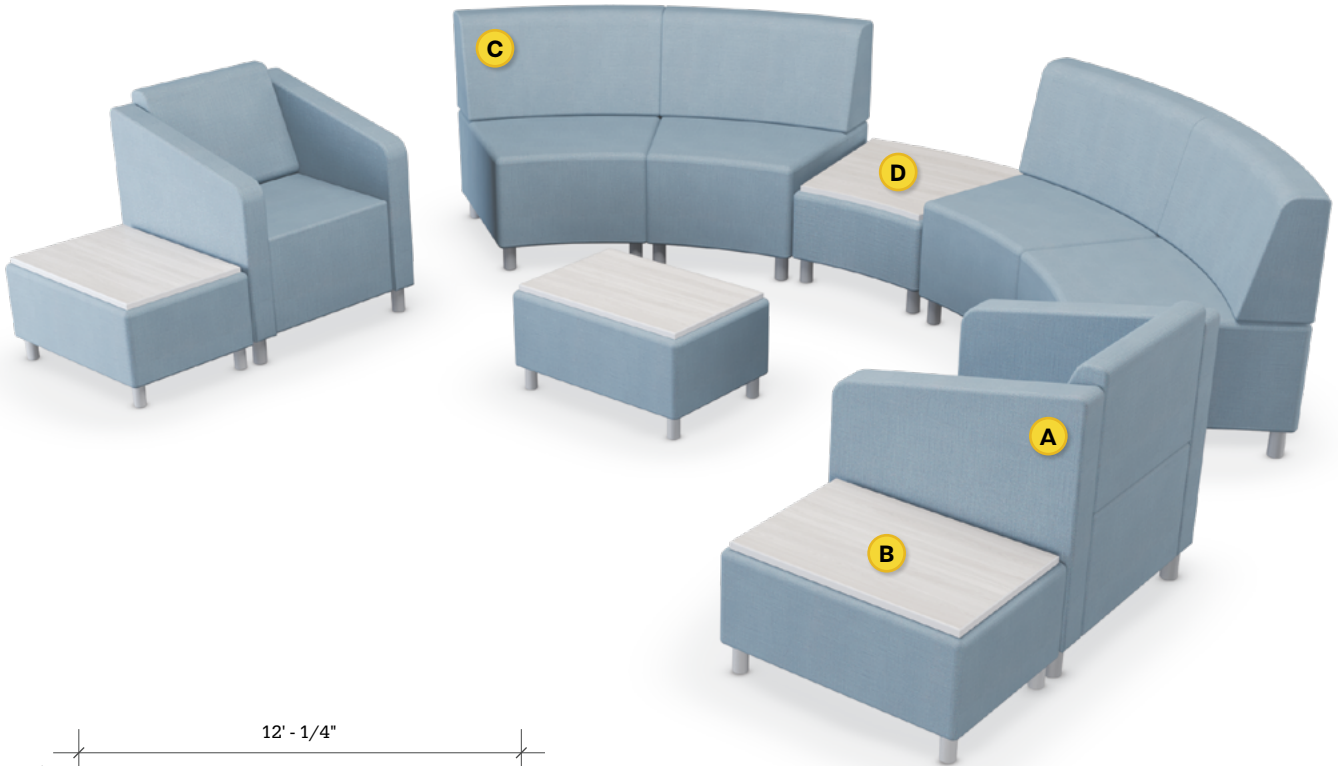

STRAIGHT + CURVED SOFT SEATING

Layout 11

- Ideal for small to medium lobbies
- Seats up to 6

Key	Qty	Part Number	Description	Dimensions
A	2	1000CLR	Chair - Both Arms	34.5"H x 30.5"W x 29.5"D
B	3	1000T	Single Bench - Table Top	16"H x 22.5"W x 29.5"D
C	4	3000CIB	22.5° Inside Wedge Chair - Armless	34.5"H x 33"W x 29.5"D
D	1	3000T	22.5° Wedge Bench - Table Top	16"H x 33"W x 29.5"D