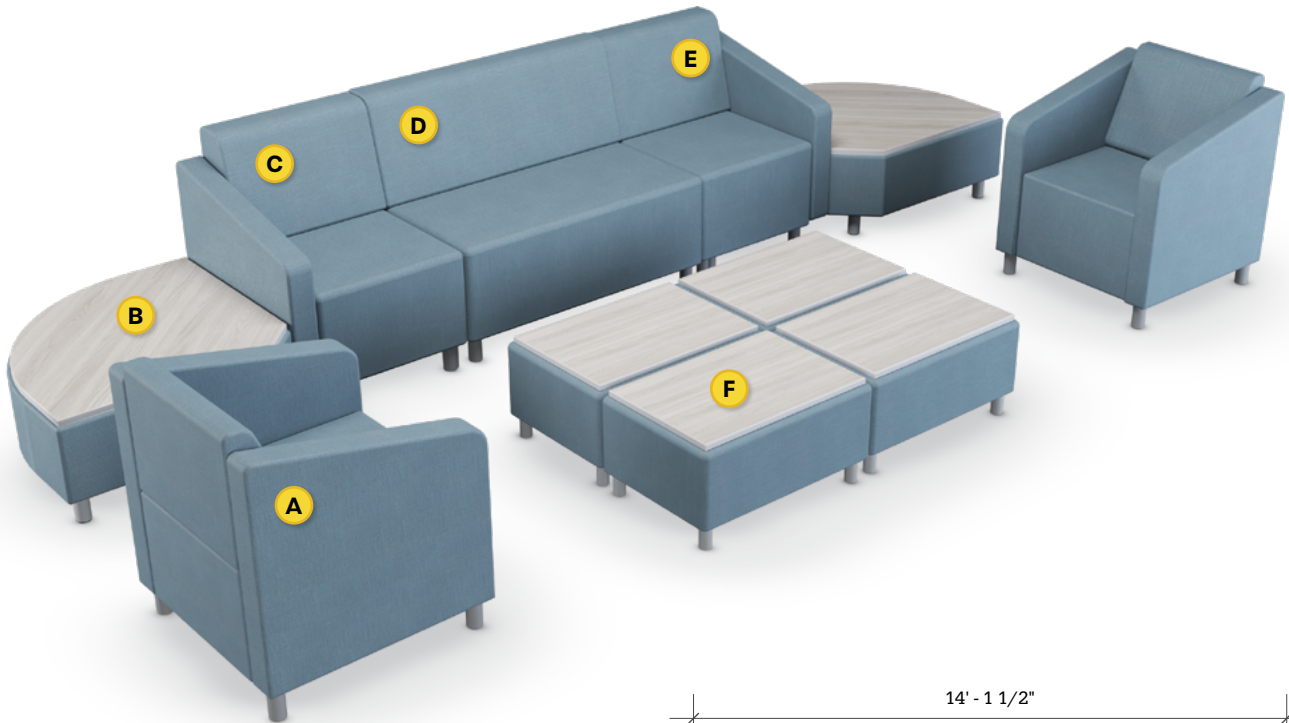

STRAIGHT + CURVED SOFT SEATING

Layout 22

- Ideal for small to medium lobbies
- Seats up to 6

Key	Qty	Part Number	Description	Dimensions
A	2	1000CLR	Chair - Both Arms	34.5"H × 30.5"W × 29.5"D
B	2	6000RBT	Corner Bench - Round - Table Top	16"H × 49"W × 34"D
C	1	1000CRH	Chair - Right Arm	34.5"H × 26.5"W × 29.5"D
D	1	2000C	Loveseat - Armless	34.5"H × 45"W × 29.5"D
E	1	1000CLH	Chair - Left Arm	34.5"H × 26.5"W × 29.5"D
F	4	1000T	Single Bench - Table Top	16"H × 22.5"W × 29.5"D