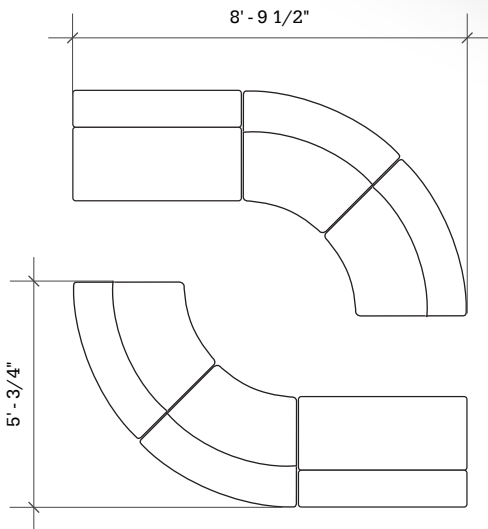

STRAIGHT + CURVED SOFT SEATING

Layout 31

- Ideal for small meeting spaces
- Seats up to 8

Key	Qty	Part Number	Description	Dimensions
A	2	2000C	Loveseat - Armless	34.5"H x 45"W x 29.5"D
B	4	4000CIB	45° Inside Wedge Chair - Armless	34.5"H x 45"W x 29.5"D