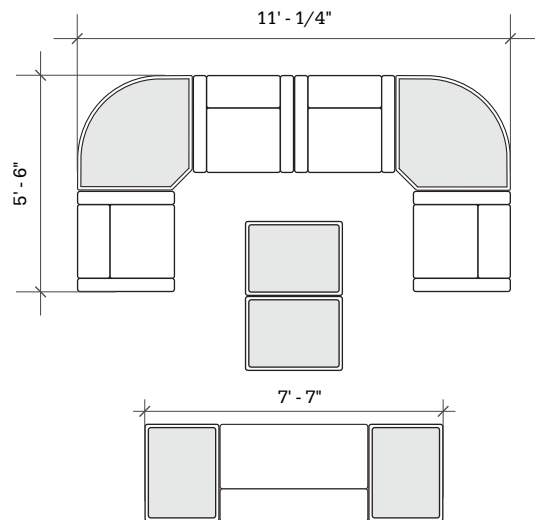

STRAIGHT + CURVED SOFT SEATING

Layout 26

- Ideal for small to medium lobbies
- Seats up to 6

Key	Qty	Part Number	Description	Dimensions
A	4	1000CLR	Chair - Both Arms	34.5"H x 30.5"W x 29.5"D
B	2	6000RBT	Corner Bench - Round - Table Top	16"H x 49"W x 34"D
C	1	2000C	Loveseat - Armless	34.5"H x 45"W x 29.5"D
D	4	1000T	Single Bench - Table Top	16"H x 22.5"W x 29.5"D