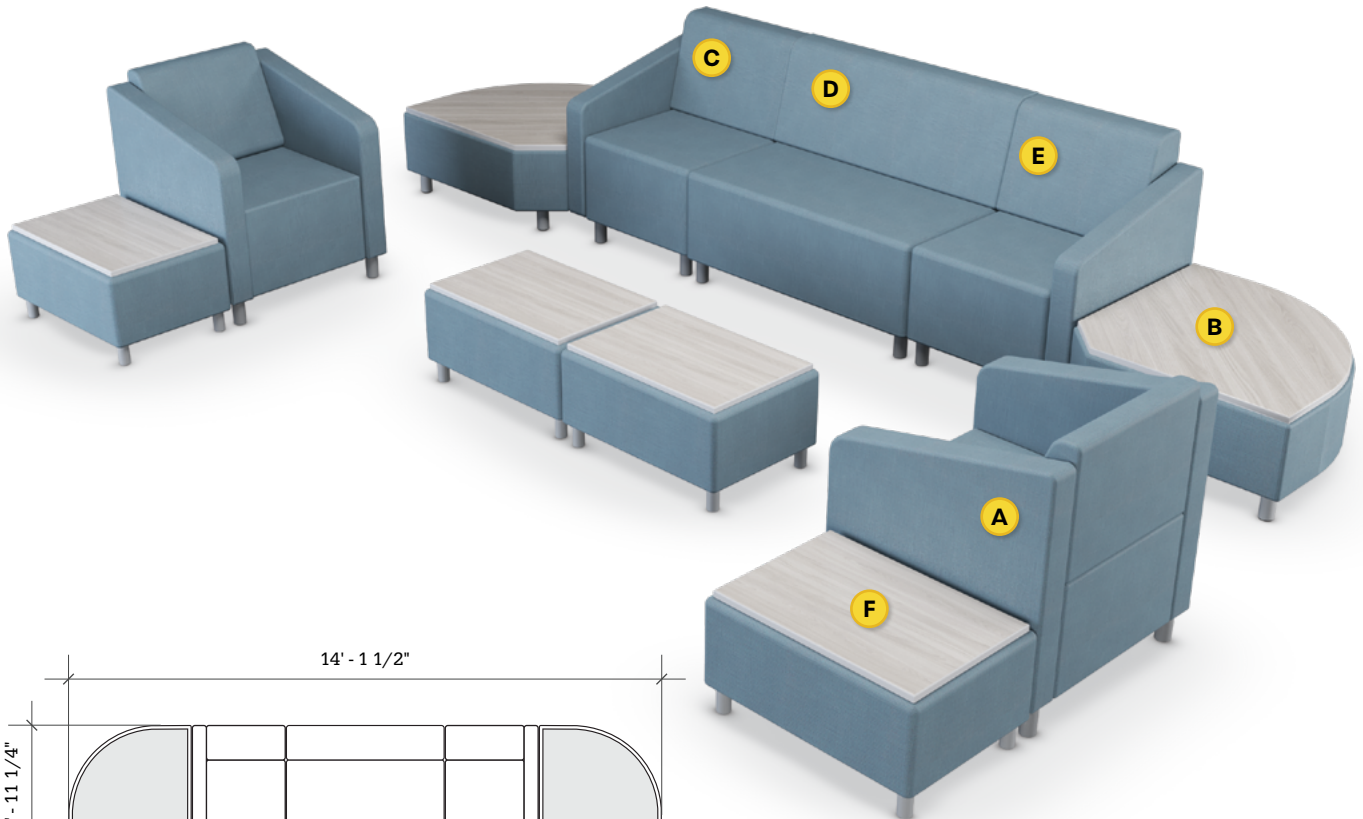

STRAIGHT + CURVED SOFT SEATING

Layout 23

- Ideal for small to medium lobbies
- Seats up to 6

Key	Qty	Part Number	Description	Dimensions
A	2	1000CLR	Chair - Both Arms	34.5"H × 30.5"W × 29.5"D
B	2	6000RBT	Corner Bench - Round - Table Top	16"H × 49"W × 34"D
C	1	1000CRH	Chair - Right Arm	34.5"H × 26.5"W × 29.5"D
D	1	2000C	Loveseat - Armless	34.5"H × 45"W × 29.5"D
E	1	1000CLH	Chair - Left Arm	34.5"H × 26.5"W × 29.5"D
F	4	1000T	Single Bench - Table Top	16"H × 22.5"W × 29.5"D