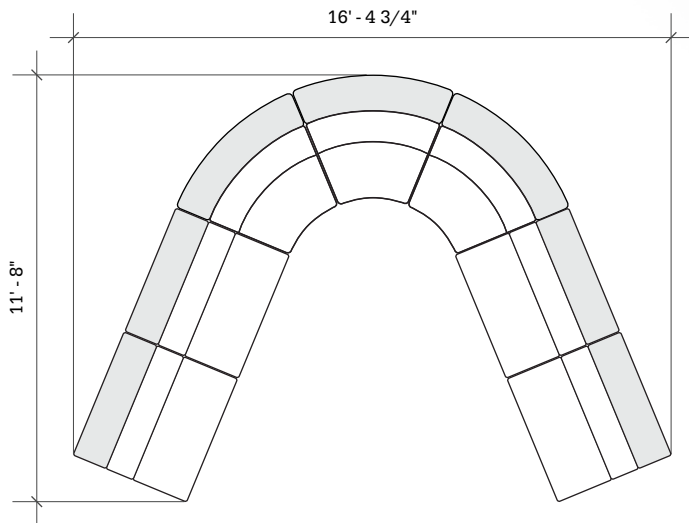

ORBIT MEDIA SPACE SOFT SEATING

Layout D

- Ideal for medium to large media spaces
- Seats up to 25

Key	Qty	Part Number	Description	Dimensions
A	4	2000CHBTS-42	Orbit Loveseat + 42"H back shelf	42.5"H × 22.5"W × 29.5"D
B	4	4000CHBTS-42	Orbit 45° Wedge + 42"H back shelf	42.5"H × 52.5"W × 29.5"D