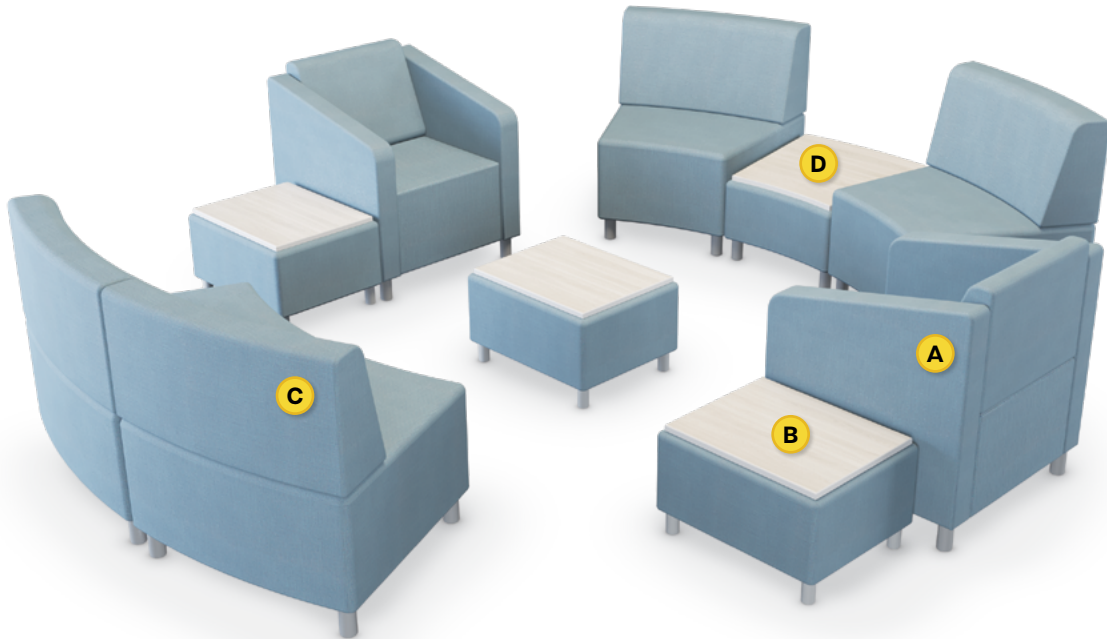

STRAIGHT + CURVED SOFT SEATING

Layout 09

- Ideal for small to medium lobbies
- Seats up to 6

Key	Qty	Part Number	Description	Dimensions
A	2	1000CLR	Chair - Both Arms	34.5"H × 30.5"W × 29.5"D
B	3	1000T	Single Bench - Table Top	16"H × 22.5"W × 29.5"D
C	4	3000CIB	22.5° Inside Wedge Chair - Armless	34.5"H × 33"W × 29.5"D
D	1	3000T	22.5° Wedge Bench - Table Top	16"H × 33"W × 29.5"D