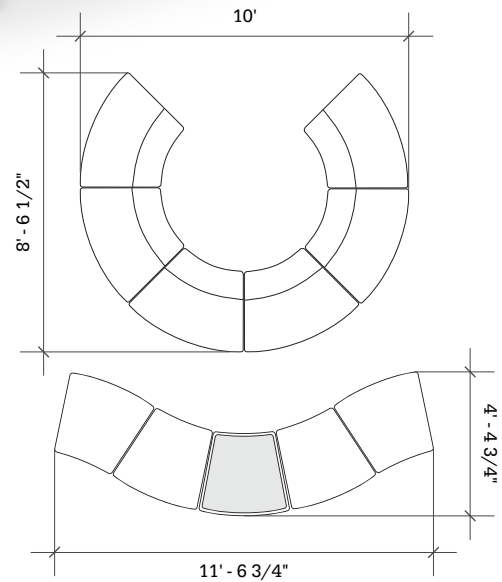

STRAIGHT + CURVED SOFT SEATING

Layout 34

- Ideal for medium to large flex spaces
- Seats up to 10

Key	Qty	Part Number	Description	Dimensions
A	6	4000COB	45° Outside Wedge Chair - Armless	34.5"H × 45"W × 29.5"D
B	4	3000B	22.5° Wedge Bench	18.5"H × 33"W × 29.5"D
C	1	3000T	22.5° Wedge Bench - Table Top	16"H × 33"W × 29.5"D