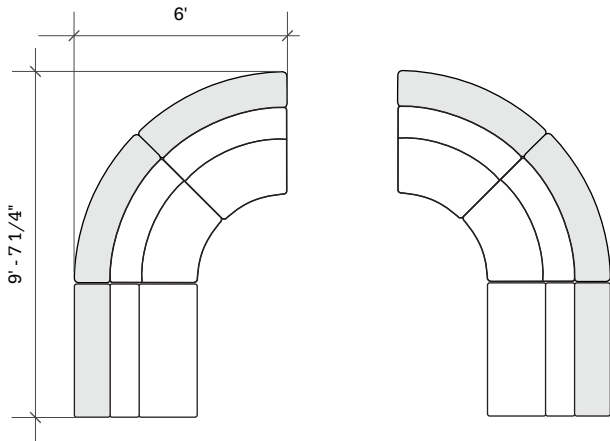

# Layout E

- Ideal for medium to large media spaces
- Seats up to 15

Key	Qty	Part Number	Description	Dimensions
A	5	4000CHBTS-42	Orbit 45° Wedge + 42"H back shelf	42.5"H × 52.5"W × 29.5"D

ORBIT MEDIA SPACE SOFT SEATING

# Layout F

- Ideal for medium to large media spaces
- Seats up to 20

Key	Qty	Part Number	Description	Dimensions
A	2	2000CHBTS-42	Orbit Loveseat + 42"H back shelf	42.5"H × 22.5"W × 29.5"D
B	4	4000CHBTS-42	Orbit 45° Wedge + 42"H back shelf	42.5"H × 52.5"W × 29.5"D
C	6	91124	Tablet Side Table	25.8"H × 19.5"W × 13.9"D