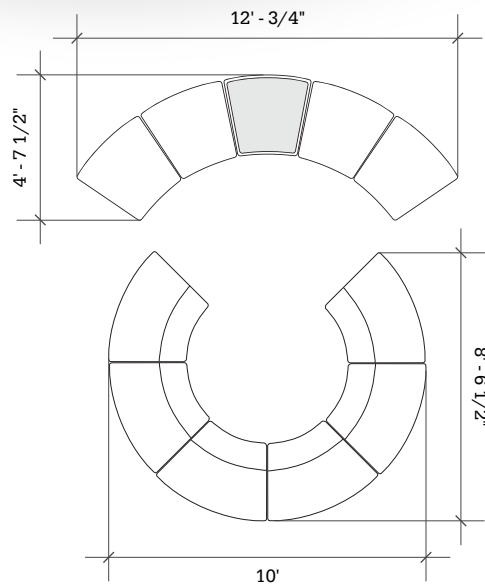

STRAIGHT + CURVED SOFT SEATING

Layout 38

- Ideal for medium to large flex spaces
- Seats up to 10

Key	Qty	Part Number	Description	Dimensions
A	6	400COB	45° Outside Wedge Chair - Armless	34.5"H × 45"W × 29.5"D
B	4	3000B	22.5° Wedge Bench	18.5"H × 33"W × 29.5"D
C	1	3000T	22.5° Wedge Bench - Table Top	16"H × 33"W × 29.5"D