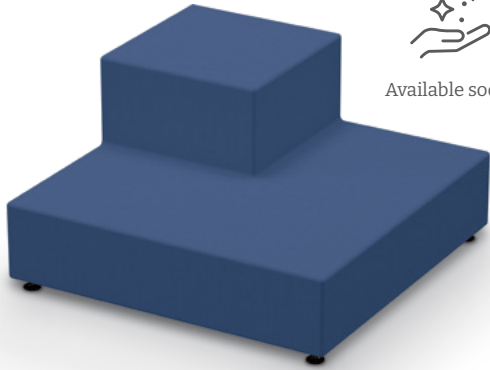

Soft Seating

Available soon!