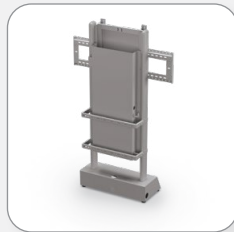

iTeach[®] Platinum Pro

Flat Panel Wall Mount

KEY FEATURES

Fast, Intuitive Assembly

Uprights and TV mount assemble quickly into a self-standing base, minimizing installation time and labor.

Secure Wall-Mounted Stability

Includes two brackets to mount the base directly to wall studs, delivering long-term confidence in high-use environments.

Heavy-Duty Display Capacity

Supports flat panels up to 300 lbs, providing dependable strength and stability for today's large-format displays.

Wall-mounted stability. Effortless adjustment. Designed for modern learning spaces.

iTeach® Platinum Pro Flat Panel Wall Mount brings the elevated performance of the Platinum Pro family to a sleek, space-saving wall-mounted solution. Designed as a next-generation replacement for the original iTeach, it delivers increased adjustability, lighter weight, and dramatically simplified assembly, all in a refined platinum finish that coordinates with many MooreCo products.

Built to support flat panels up to 300 lbs, Platinum Pro offers an impressive 25.5 inches of electric height adjustment, providing exceptional flexibility for improved sightlines and inclusive viewing. The intelligently engineered uprights and TV mount assemble quickly into a self-standing base, allowing installation in minutes. For added stability, two included brackets secure the base directly to wall studs, creating a confident, permanent solution without sacrificing adjustability. The iTeach Platinum Pro is easy to handle during installation while maintaining the strength educators expect from MooreCo. SCS Indoor Advantage Gold Certified for healthier, human-centered environments.