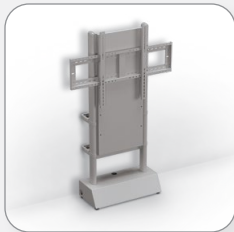

iTeach[®] Platinum Pro

Flat Panel Wall Mount

KEY FEATURES

Fast, Intuitive Assembly

Uprights and TV mount assemble quickly into a self-standing base, minimizing installation time and labor.

Secure Wall-Mounted Stability

Includes two brackets to mount the base directly to wall studs, delivering long-term confidence in high-use environments.

Heavy-Duty Display Capacity

Supports flat panels up to 300 lbs, providing dependable strength and stability for today's large-format displays.

Wall-mounted stability. Effortless adjustment. Designed for modern learning spaces.

iTeach® Platinum Pro Flat Panel Wall Mount brings the elevated performance of the Platinum Pro family to a sleek, space-saving wall-mounted solution. Designed as a next-generation replacement for the original iTeach, it delivers increased adjustability, lighter weight, and dramatically simplified assembly, all in a refined platinum finish that coordinates with many MooreCo products.

Built to support flat panels up to 300 lbs, Platinum Pro offers an impressive 25.5 inches of electric height adjustment, providing exceptional flexibility for improved sightlines and inclusive viewing. The intelligently engineered uprights and TV mount assemble quickly into a self-standing base, allowing installation in minutes. For added stability, two included brackets secure the base directly to wall studs, creating a confident, permanent solution without sacrificing adjustability. The iTeach Platinum Pro is easy to handle during installation while maintaining the strength educators expect from MooreCo. SCS Indoor Advantage Gold Certified for healthier, human-centered environments.