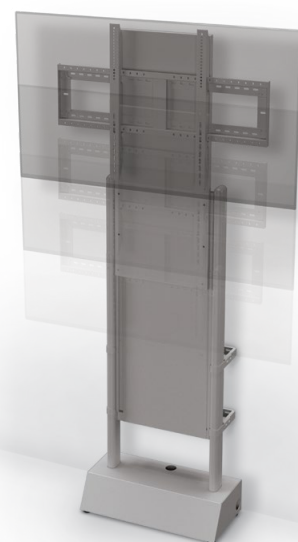

Includes two brackets to mount the base directly to wall studs, delivering long-term confidence in high-use environments.

Heavy-Duty Display Capacity

Supports flat panels up to 300 lbs, providing dependable strength and stability for today's large-format displays.

Expanded Height Adjustment

Offers 25.5 inches of smooth electric height travel, significantly increasing flexibility over previous iTeach models.

Coordinated Platinum Finish

A clean, modern platinum finish integrates seamlessly with other MooreCo products for a cohesive, professional look.

Wall-mounted stability. Effortless adjustment. Designed for modern learning spaces.

iTeach® Platinum Pro Flat Panel Wall Mount brings the elevated performance of the Platinum Pro family to a sleek, space-saving wall-mounted solution. Designed as a next-generation replacement for the original iTeach, it delivers increased adjustability, lighter weight, and dramatically simplified assembly, all in a refined platinum finish that coordinates with many MooreCo products.

Built to support flat panels up to 300 lbs, Platinum Pro offers an impressive 25.5 inches of electric height adjustment, providing exceptional flexibility for improved sightlines and inclusive viewing. The intelligently engineered uprights and TV mount assemble quickly into a self-standing base, allowing installation in minutes. For added stability, two included brackets secure the base directly to wall studs, creating a confident, permanent solution without sacrificing adjustability. The iTeach Platinum Pro is easy to handle during installation while maintaining the strength educators expect from MooreCo. SCS Indoor Advantage Gold Certified for healthier, human-centered environments.