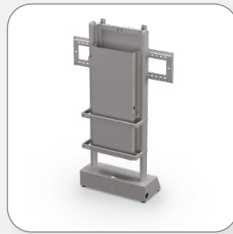

iTeach[®] Platinum Pro

Flat Panel Wall Mount

KEY FEATURES

Fast, Intuitive Assembly

Uprights and TV mount assemble quickly into a self-standing base, minimizing installation time and labor.

Secure Wall-Mounted Stability

Includes two brackets to mount the base directly to wall studs, delivering long-term confidence in high-use environments.

Heavy-Duty Display Capacity

Supports flat panels up to 300 lbs, providing dependable strength and stability for today's large-format displays.

Expanded Height Adjustment

Offers 25.5 inches of smooth electric height travel, significantly increasing flexibility over previous iTeach models.

Coordinated Platinum Finish

A clean, modern platinum finish integrates seamlessly with other MooreCo products for a cohesive, professional look.

Wall-mounted stability. Effortless adjustment. Designed for modern learning spaces.

iTeach® Platinum Pro Flat Panel Wall Mount brings the elevated performance of the Platinum Pro family to a sleek, space-saving wall-mounted solution. Designed as a next-generation replacement for the original iTeach, it delivers increased adjustability, lighter weight, and dramatically simplified assembly, all in a refined platinum finish that coordinates with many MooreCo products.