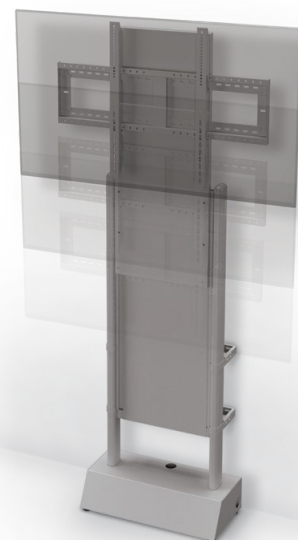

Includes two brackets to mount the base directly to wall studs, delivering long-term confidence in high-use environments.

Heavy-Duty Display Capacity

Supports flat panels up to 300 lbs, providing dependable strength and stability for today's large-format displays.

Expanded Height Adjustment

Offers 25.5 inches of smooth electric height travel, significantly increasing flexibility over previous iTeach models.

Coordinated Platinum Finish

A clean, modern platinum finish integrates seamlessly with other MooreCo products for a cohesive, professional look.

Wall-mounted stability. Effortless adjustment. Designed for modern learning spaces.

iTeach® Platinum Pro Flat Panel Wall Mount brings the elevated performance of the Platinum Pro family to a sleek, space-saving wall-mounted solution. Designed as a next-generation replacement for the original iTeach, it delivers increased adjustability, lighter weight, and dramatically simplified assembly, all in a refined platinum finish that coordinates with many MooreCo products.

Built to support flat panels up to 300 lbs, Platinum Pro offers an impressive 25.5 inches of electric height adjustment, providing exceptional flexibility for improved sightlines and inclusive viewing. The intelligently engineered uprights and TV mount assemble quickly into a self-standing base, allowing installation in minutes. For added stability, two included brackets secure the base directly to wall studs, creating a confident, permanent solution without sacrificing adjustability. The iTeach Platinum Pro is easy to handle during installation while maintaining the strength educators expect from MooreCo. SCS Indoor Advantage Gold Certified for healthier, human-centered environments.