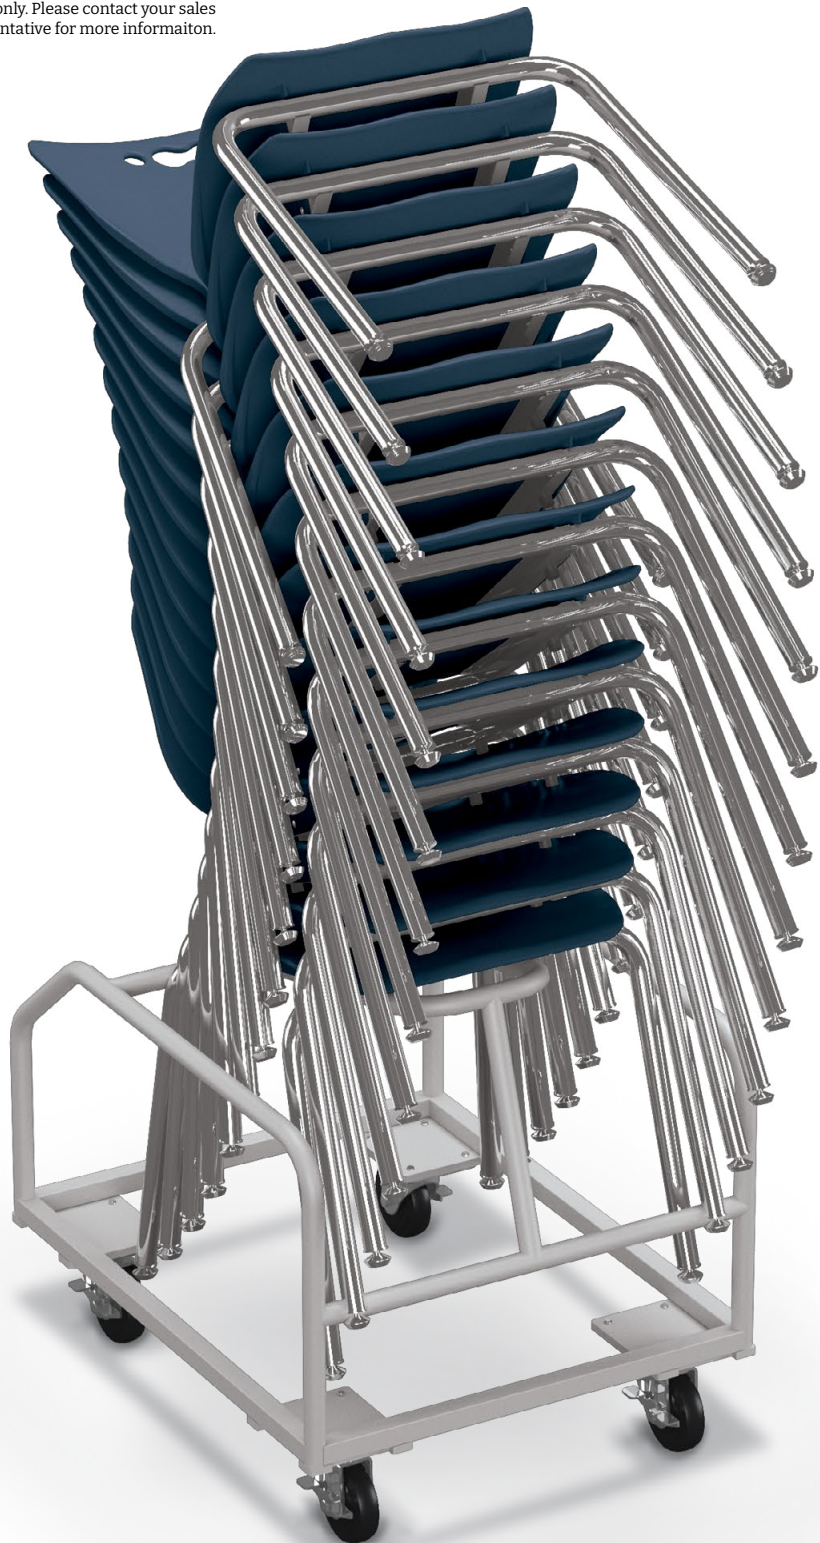

Part No.	Item	Dimensions	Ship Wt.
35395	Hierarchy Chair Cart	24.8"H x 23.6"W x 29.6"D	55 lbs

MooreCo Inc.
2885 Lorraine Avenue | Temple, TX 76501
p: 800.749.2258 | f: 866.888.7483
www.moorecoinc.com

Rev M060326