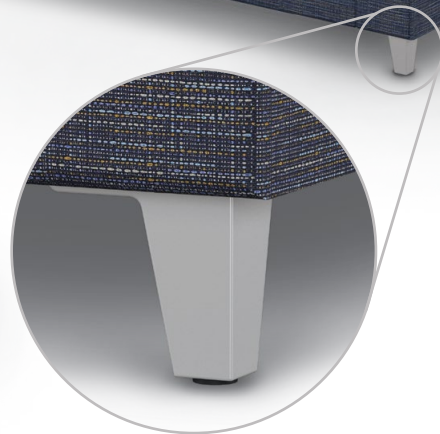

Sit Softly, Stand Out

Update your look with the new Manchester tapered square leg for select soft seating

Designed with an eye for sophistication, our new Manchester soft seating leg features a tapered square profile that creates a clean, minimalist look. Enjoy a streamlined silhouette that complements a wide range of decor styles, from contemporary to transitional.

Elevate your furniture with the sleek, modern Manchester leg. Contact your MooreCo sales team for more information.

MooreCo Inc.
2885 Lorraine Avenue | Temple, TX 76501
p: 800.749.2258 | f: 866.888.7483
www.moorecoinc.com

Want your sales rep to contact you? Scan here!