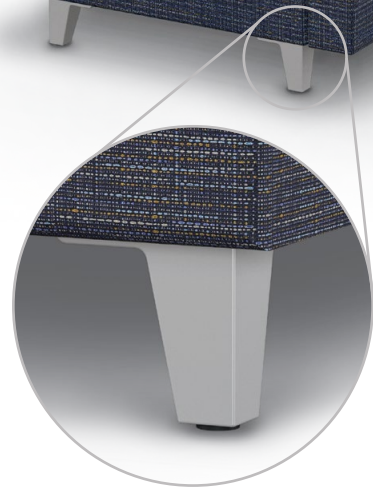

# Sit Softly, Stand Out

Update your look with our new tapered square leg for soft seating

Designed with an eye for sophistication, our new soft seating leg features a tapered square profile that creates a clean, minimalist look. Enjoy a streamlined silhouette that complements a wide range of decor styles, from contemporary to transitional.

Elevate your furniture with the sleek, modern tapered square soft seating leg. Contact your MooreCo sales team for more information.

**MooreCo Inc.**  
2885 Lorraine Avenue | Temple, TX 76501  
p: 800.749.2258 | f: 866.888.7483  
[www.moorecoinc.com](http://www.moorecoinc.com)